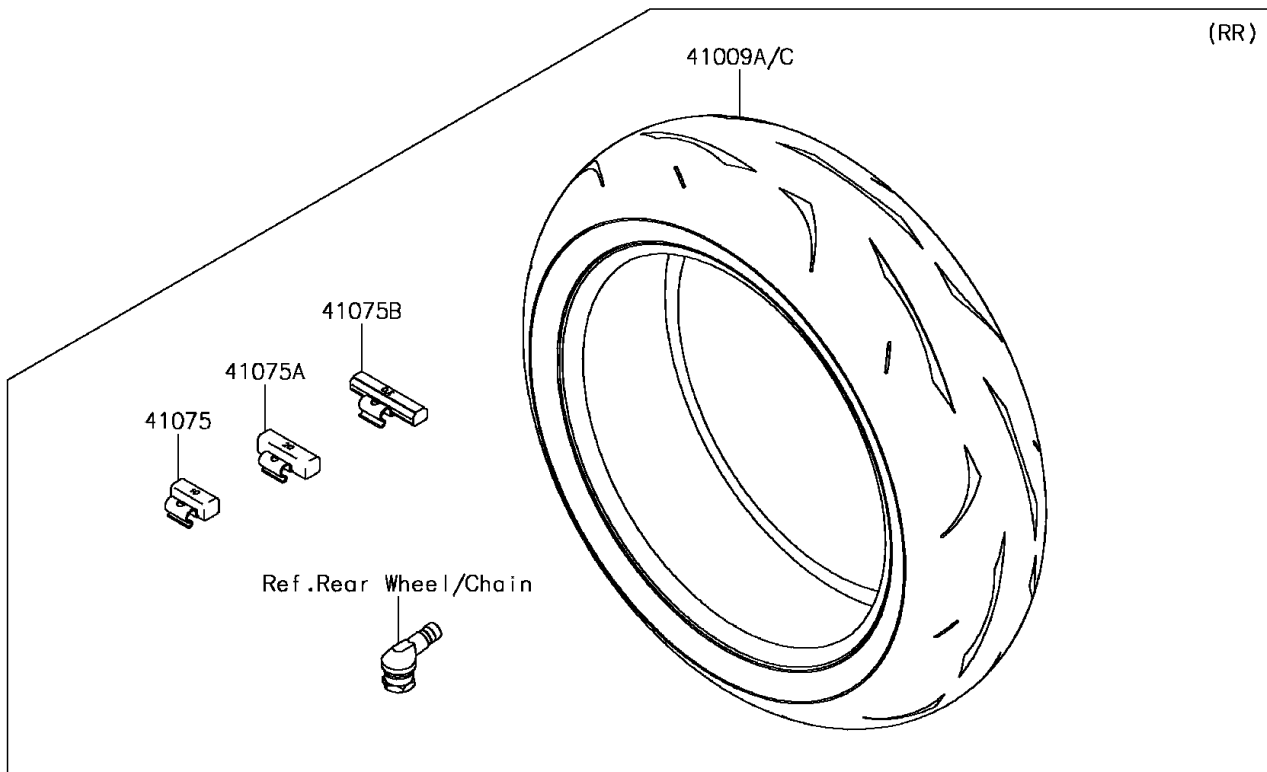

# 2016 Ninja® ZX™-10R PARTS DIAGRAM

Tires

F2210

### Tires

ITEM NAME	PART NUMBER	QUANTITY
TIRE,FR,120/70ZR17(58W),RS10F (Ref # 41009)	41009-0620	1
TIRE,RR,190/55ZR17(75W),RS10 (Ref # 41009A)	41009-0621	1
BALANCER-WHEEL,10G,SILVER (Ref # 41075)	41075-0007	AR
BALANCER-WHEEL,20G,SILVER (Ref # 41075A)	41075-0008	AR
BALANCER-WHEEL,30G,SILVER (Ref # 41075B)	41075-0009	AR