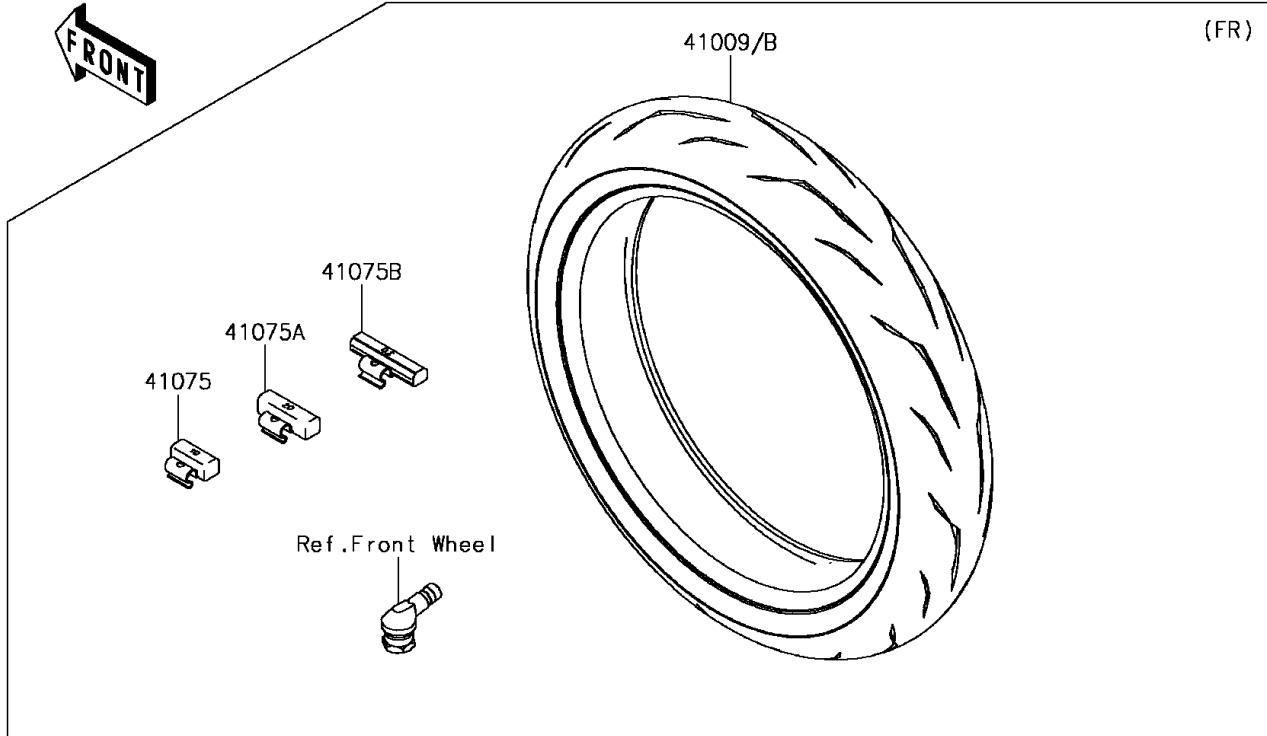

# 2016 Ninja® ZX™-10R PARTS DIAGRAM

Tires

F2210

### Tires

ITEM NAME	PART NUMBER	QUANTITY
TIRE,FR,120/70ZR17(58W),RS10F (Ref # 41009)	41009-0620	1
TIRE,RR,190/55ZR17(75W),RS10 (Ref # 41009A)	41009-0621	1
BALANCER-WHEEL,10G,SILVER (Ref # 41075)	41075-0007	AR
BALANCER-WHEEL,20G,SILVER (Ref # 41075A)	41075-0008	AR
BALANCER-WHEEL,30G,SILVER (Ref # 41075B)	41075-0009	AR