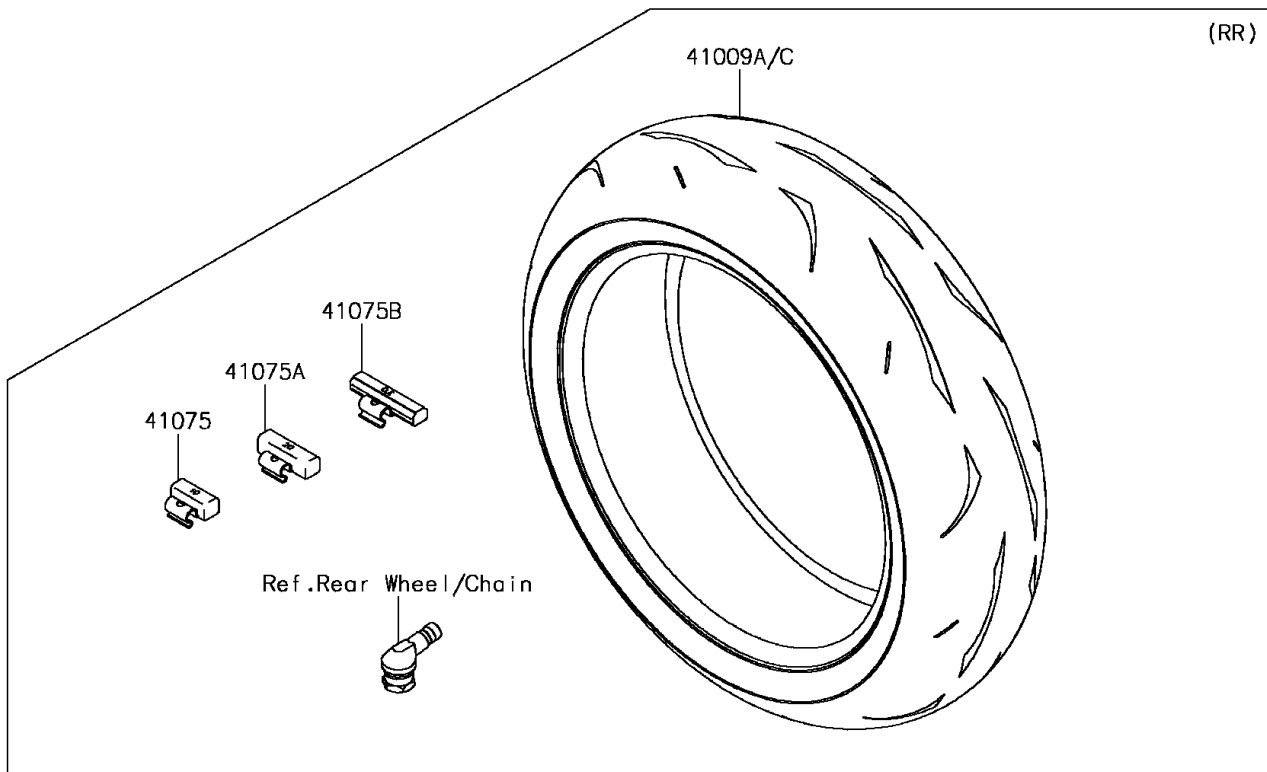

2017 NINJA® ZX™-10R PARTS DIAGRAM

Tires

F2210

2017 NINJA® ZX™-10R PARTS LIST

Tires

ITEM NAME	PART NUMBER	QUANTITY
TIRE,FR,120/70ZR17(58W),RS10F (Ref # 41009B)	41009-0726	1
TIRE,RR,190/55ZR17(75W),RS10 (Ref # 41009C)	41009-0727	1
BALANCER-WHEEL,10G,SILVER (Ref # 41075)	41075-0007	AR
BALANCER-WHEEL,20G,SILVER (Ref # 41075A)	41075-0008	AR
BALANCER-WHEEL,30G,SILVER (Ref # 41075B)	41075-0009	AR