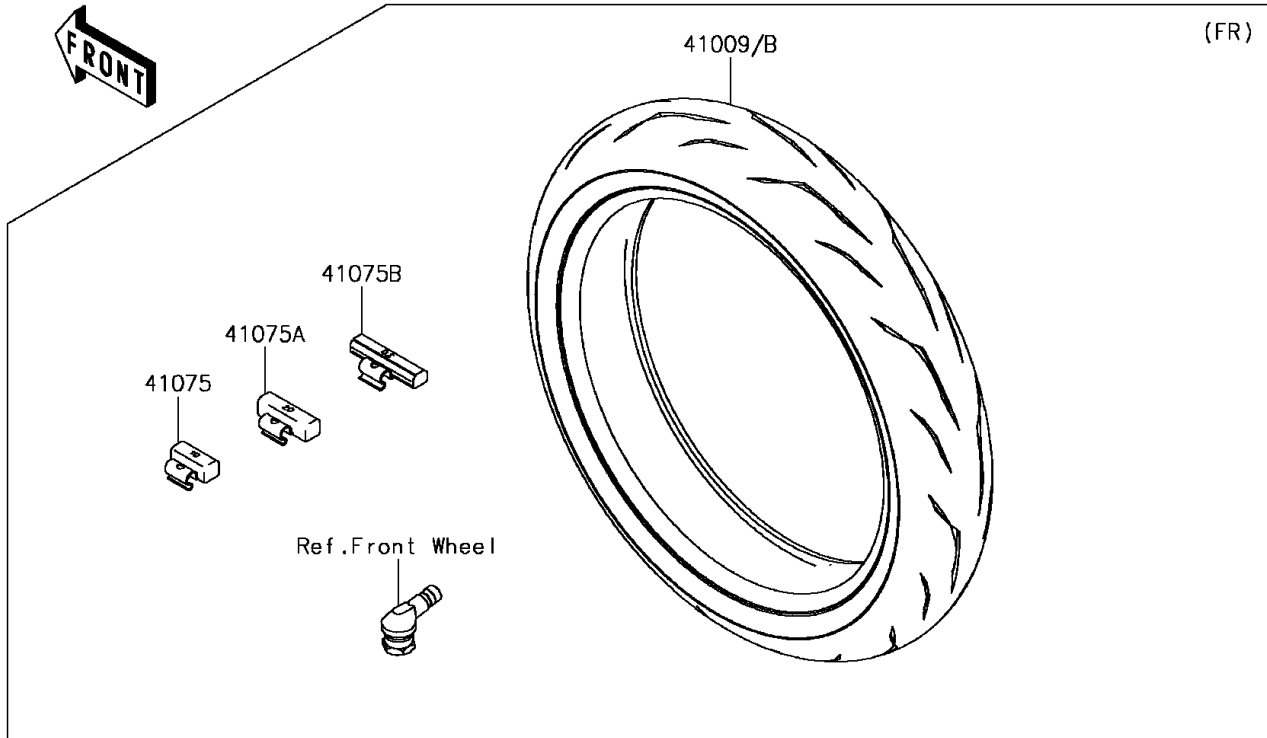

2017 NINJA® ZX™-10R PARTS DIAGRAM

Tires

F2210

2017 NINJA® ZX™-10R PARTS LIST

Tires

ITEM NAME	PART NUMBER	QUANTITY
TIRE,FR,120/70ZR17(58W),RS10F (Ref # 41009B)	41009-0726	1
TIRE,RR,190/55ZR17(75W),RS10 (Ref # 41009C)	41009-0727	1
BALANCER-WHEEL,10G,SILVER (Ref # 41075)	41075-0007	AR
BALANCER-WHEEL,20G,SILVER (Ref # 41075A)	41075-0008	AR
BALANCER-WHEEL,30G,SILVER (Ref # 41075B)	41075-0009	AR