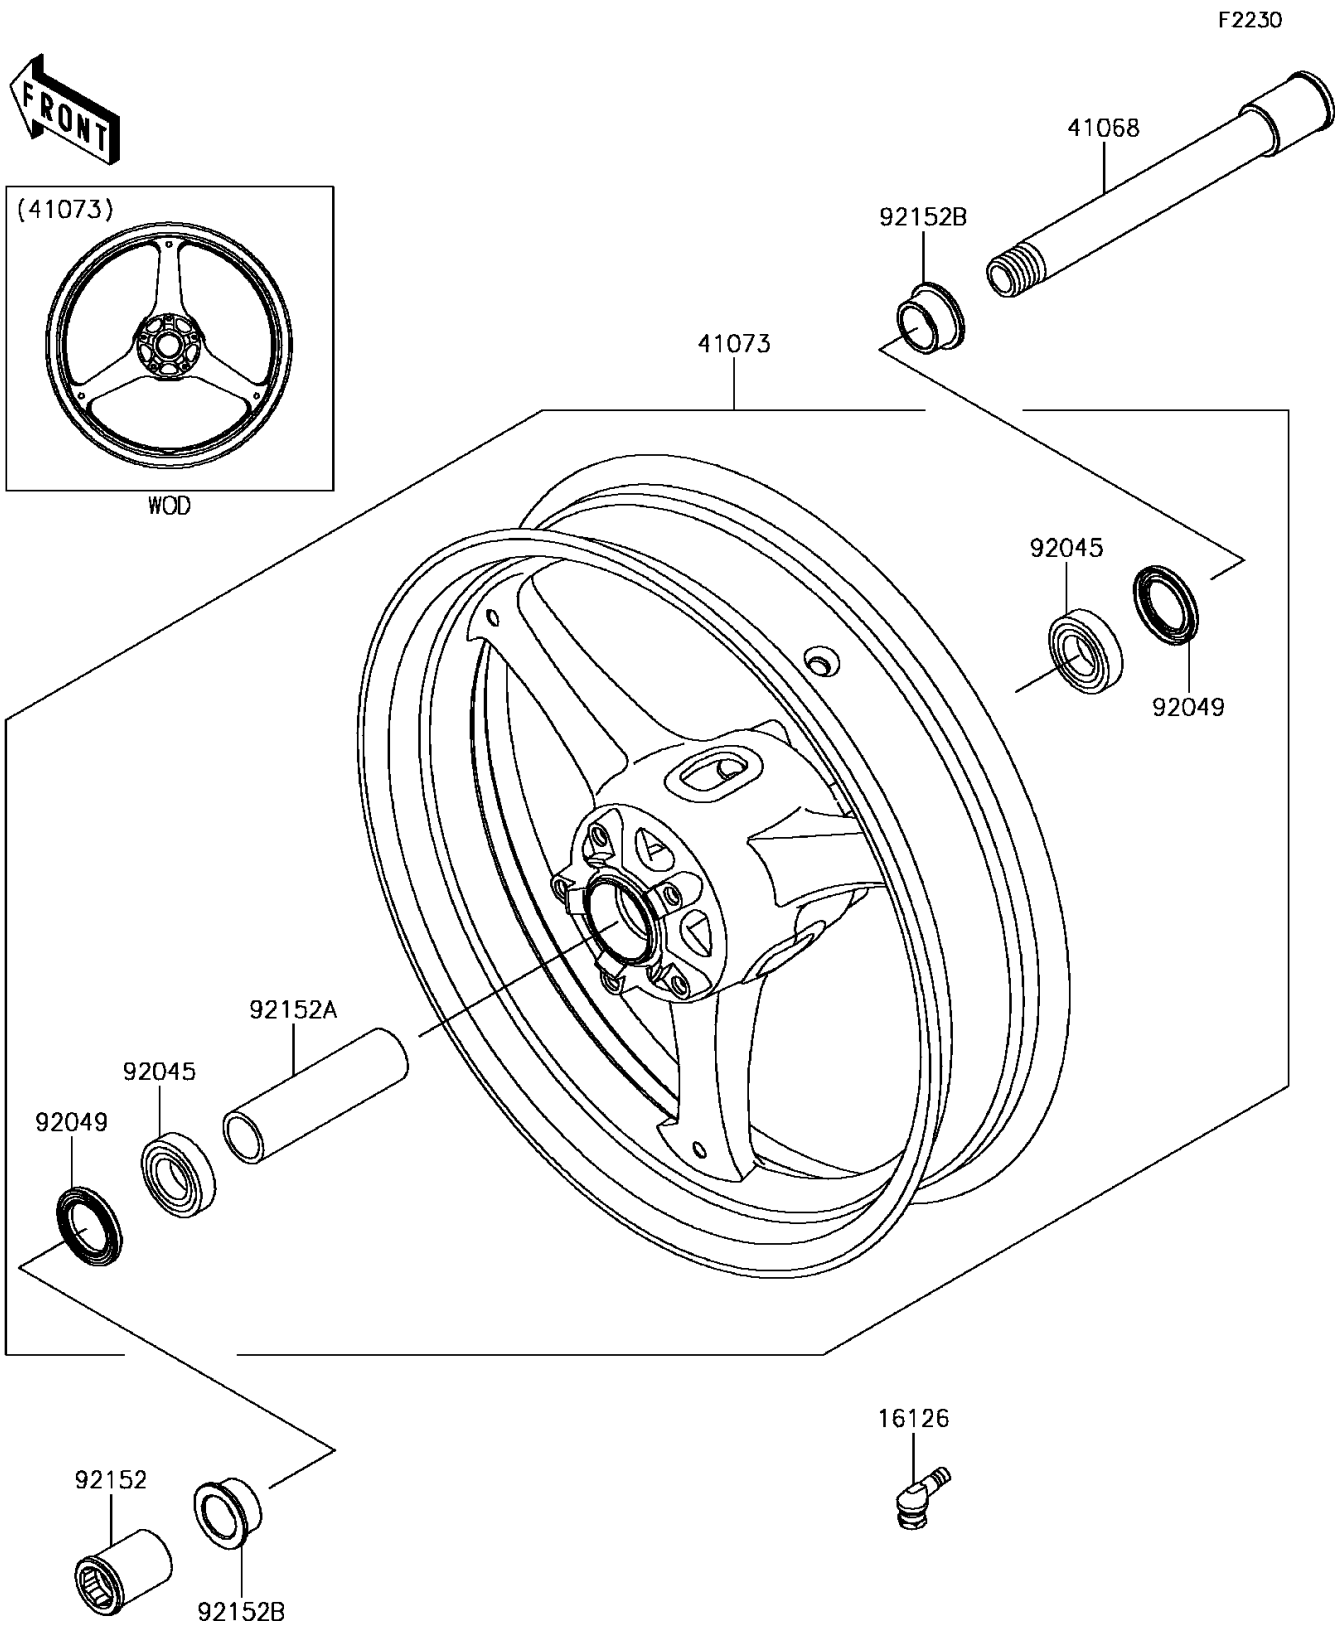

# 2016 Ninja® ZX™-10R PARTS DIAGRAM

Front Wheel

## 2016 Ninja® ZX™-10R PARTS LIST

### Front Wheel

ITEM NAME	PART NUMBER	QUANTITY
VALVE (Ref # 16126)	16126-0735	1
AXLE,FR,25X205 (Ref # 41068)	41068-0594	1
WHEEL-ASSY,FR,G.BLACK (Ref # 41073)	41073-0677-18F	1
BEARING-BALL,25X47X12 (Ref # 92045)	92045-0803	2
SEAL-OIL,BJN-C2 32X47X5 (Ref # 92049)	92049-0050	2
COLLAR,FR AXLE,LH,L=44.5 (Ref # 92152)	92152-0240	1
COLLAR,FR HUB,L=115 (Ref # 92152A)	92152-0616	1
COLLAR,25X40X18 (Ref # 92152B)	92152-1947	2