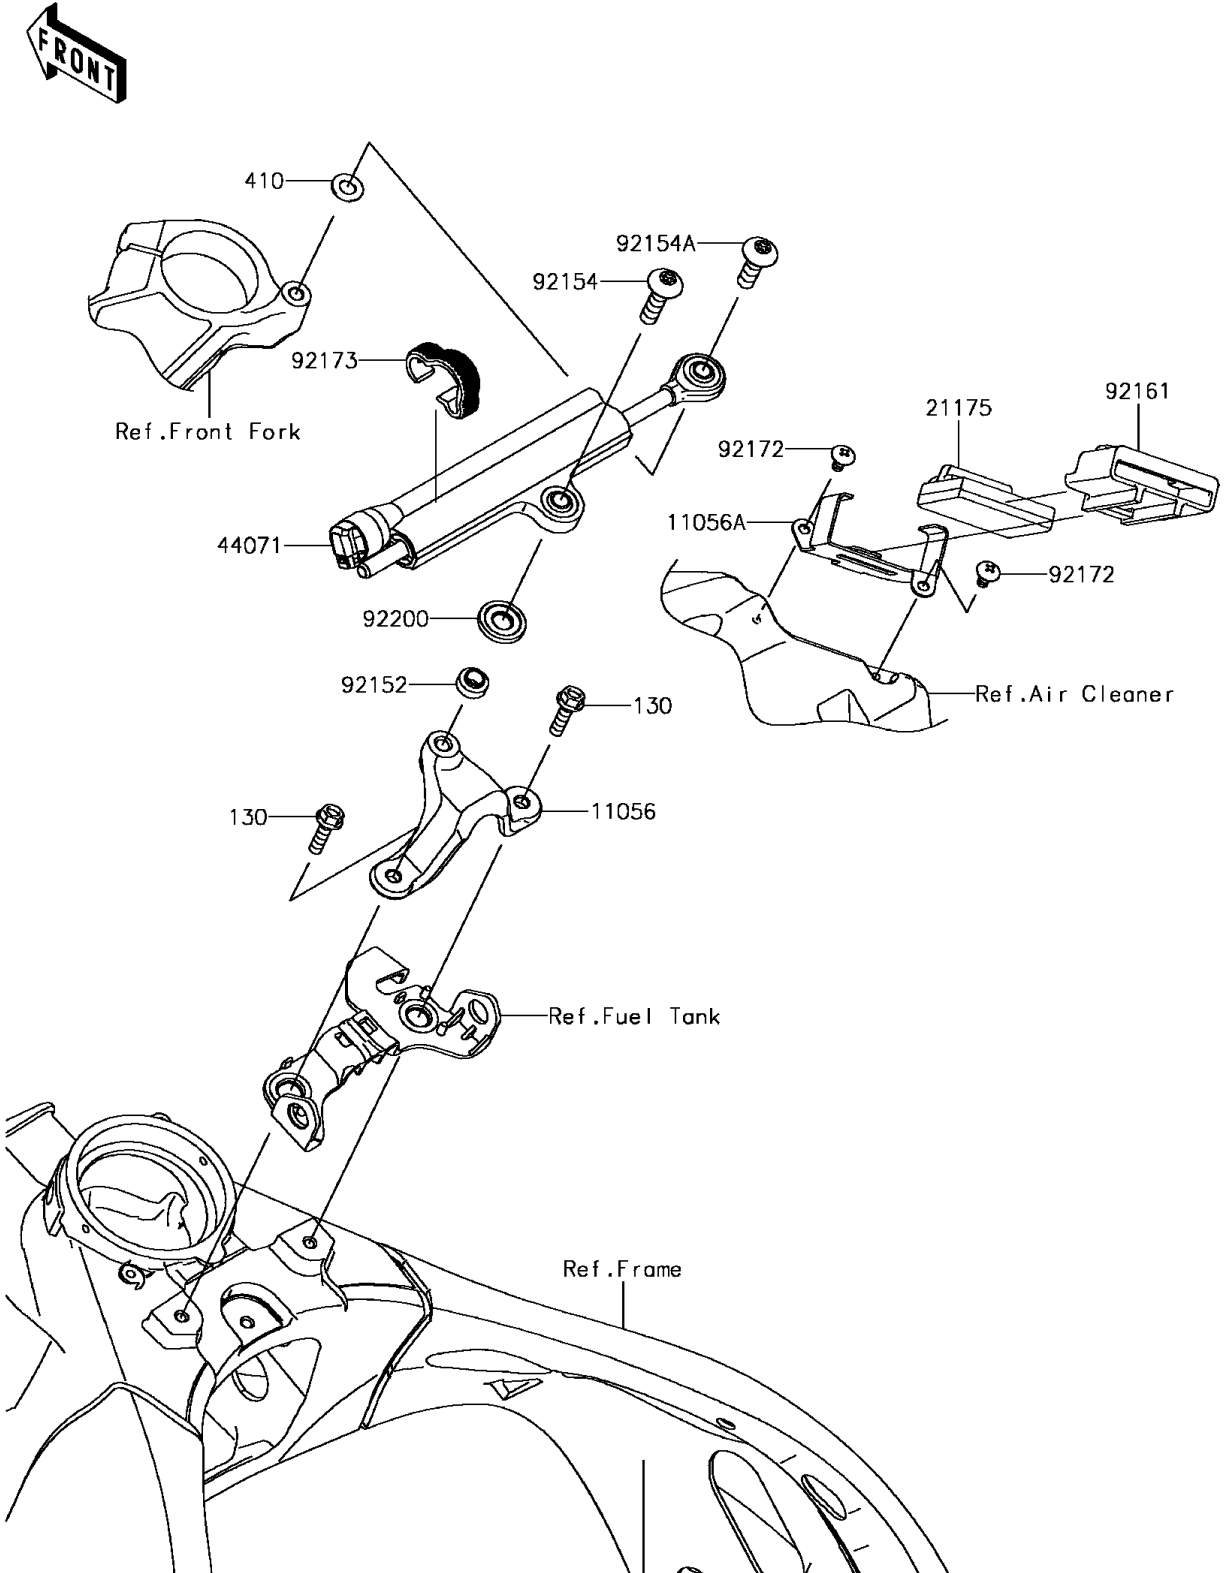

2016 Ninja® ZX™-10R PARTS DIAGRAM

Steering Damper

F2313

2016 Ninja® ZX™-10R PARTS LIST

Steering Damper

ITEM NAME	PART NUMBER	QUANTITY
BOLT-FLANGED,6X20 (Ref # 130)	130BA0620	2
WASHER-PLAIN-SMALL,8MM (Ref # 410)	410AA0800	1
BRACKET,STEERING DAMPER (Ref # 11056)	11056-0173	1
BRACKET,ECU (Ref # 11056A)	11056-7685	1
CONTROL UNIT-ELECTRONIC,OHLINS (Ref # 21175)	21175-1155	1
DAMPER-ASSY (Ref # 44071)	44071-0857	1
COLLAR,8X10X7.3 (Ref # 92152)	92152-2146	1
BOLT,TORX,8X30 (Ref # 92154)	92154-1801	1
BOLT,TORX,8X26 (Ref # 92154A)	92154-1897	1
DAMPER,ECU (Ref # 92161)	92161-1729	1
SCREW,TAPPING,5X10 (Ref # 92172)	92172-0262	2
CLAMP (Ref # 92173)	92173-1023	1
WASHER (Ref # 92200)	92200-0293	1