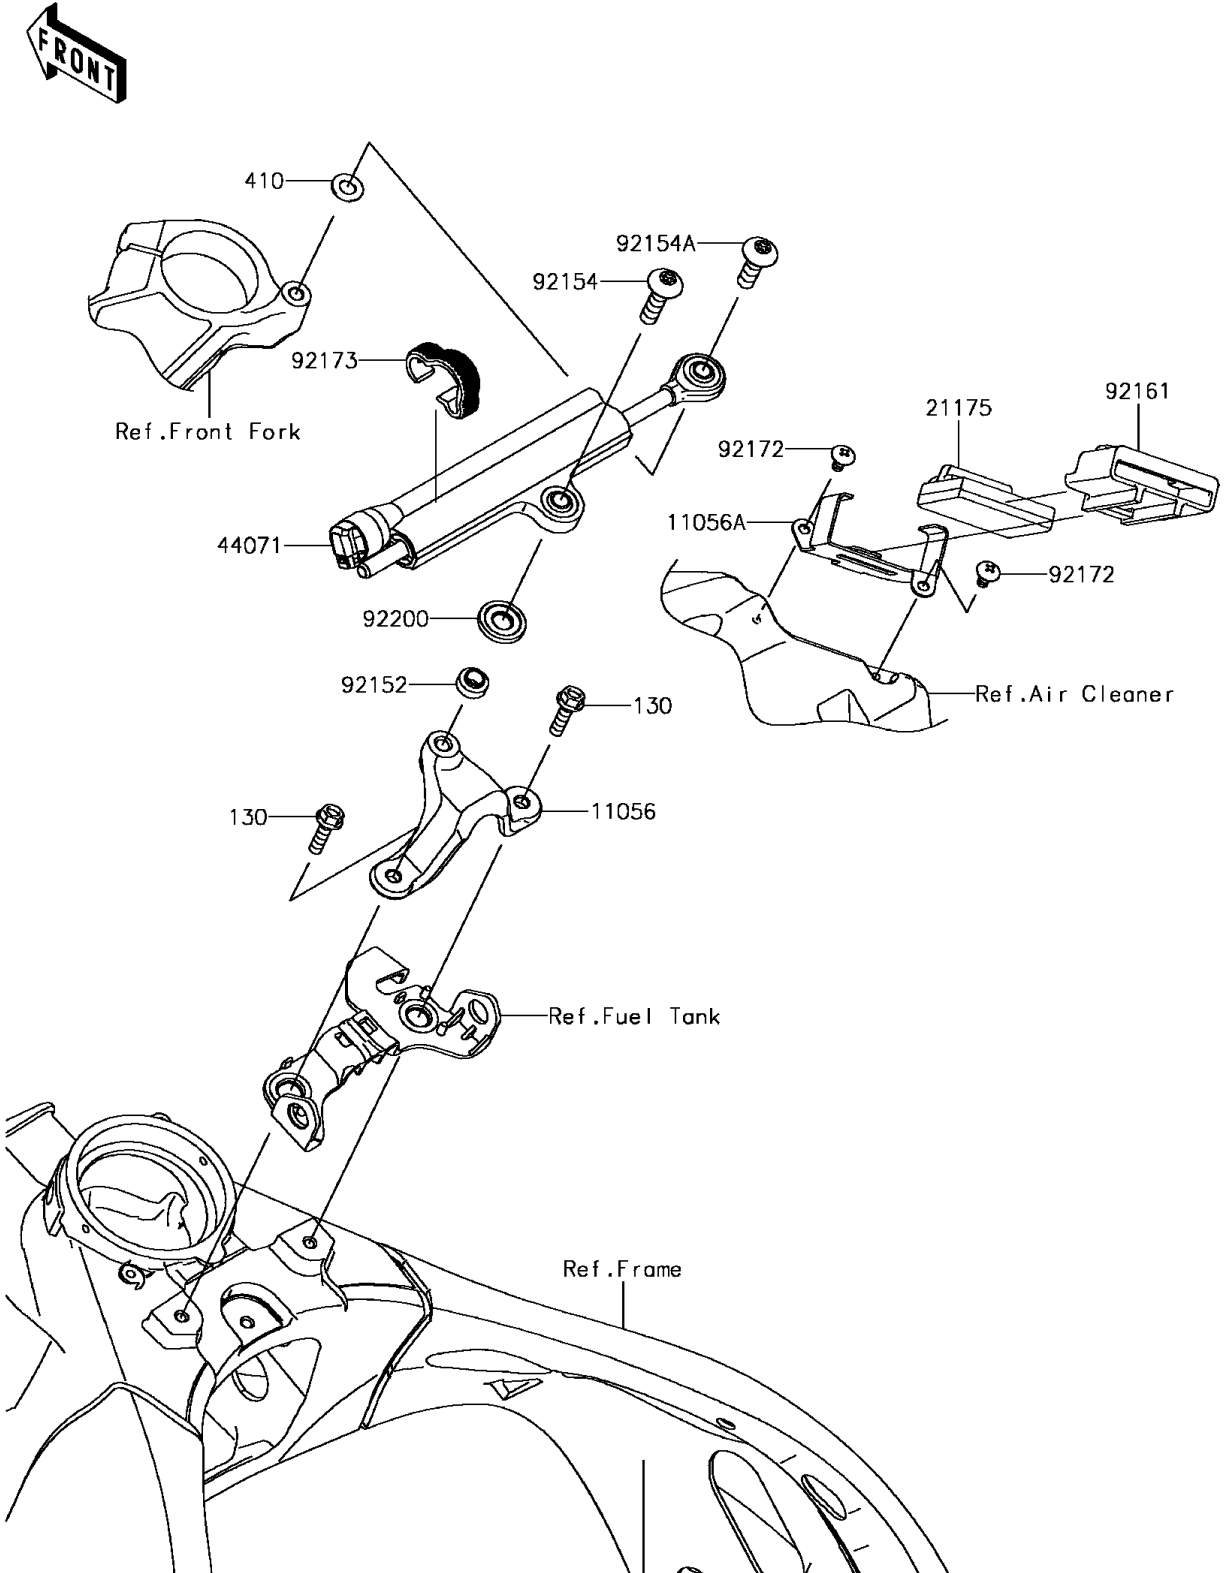

2017 NINJA® ZX™-10R PARTS DIAGRAM

Steering Damper

F2313

2017 NINJA® ZX™-10R PARTS LIST

Steering Damper

ITEM NAME	PART NUMBER	QUANTITY
BOLT-FLANGED,6X20 (Ref # 130)	130BA0620	2
WASHER-PLAIN-SMALL,8MM (Ref # 410)	410AA0800	1
BRACKET,STEERING DAMPER (Ref # 11056)	11056-0173	1
BRACKET,ECU (Ref # 11056A)	11056-7685	1
CONTROL UNIT-ELECTRONIC,OHLINS (Ref # 21175)	21175-1155	1
DAMPER-ASSY (Ref # 44071)	44071-0857	1
COLLAR,8X10X7.3 (Ref # 92152)	92152-2146	1
BOLT,TORX,8X30 (Ref # 92154)	92154-1801	1
BOLT,TORX,8X26 (Ref # 92154A)	92154-1897	1
DAMPER,ECU (Ref # 92161)	92161-1729	1
SCREW,TAPPING,5X10 (Ref # 92172)	92172-0262	2
CLAMP (Ref # 92173)	92173-1023	1
WASHER (Ref # 92200)	92200-0293	1