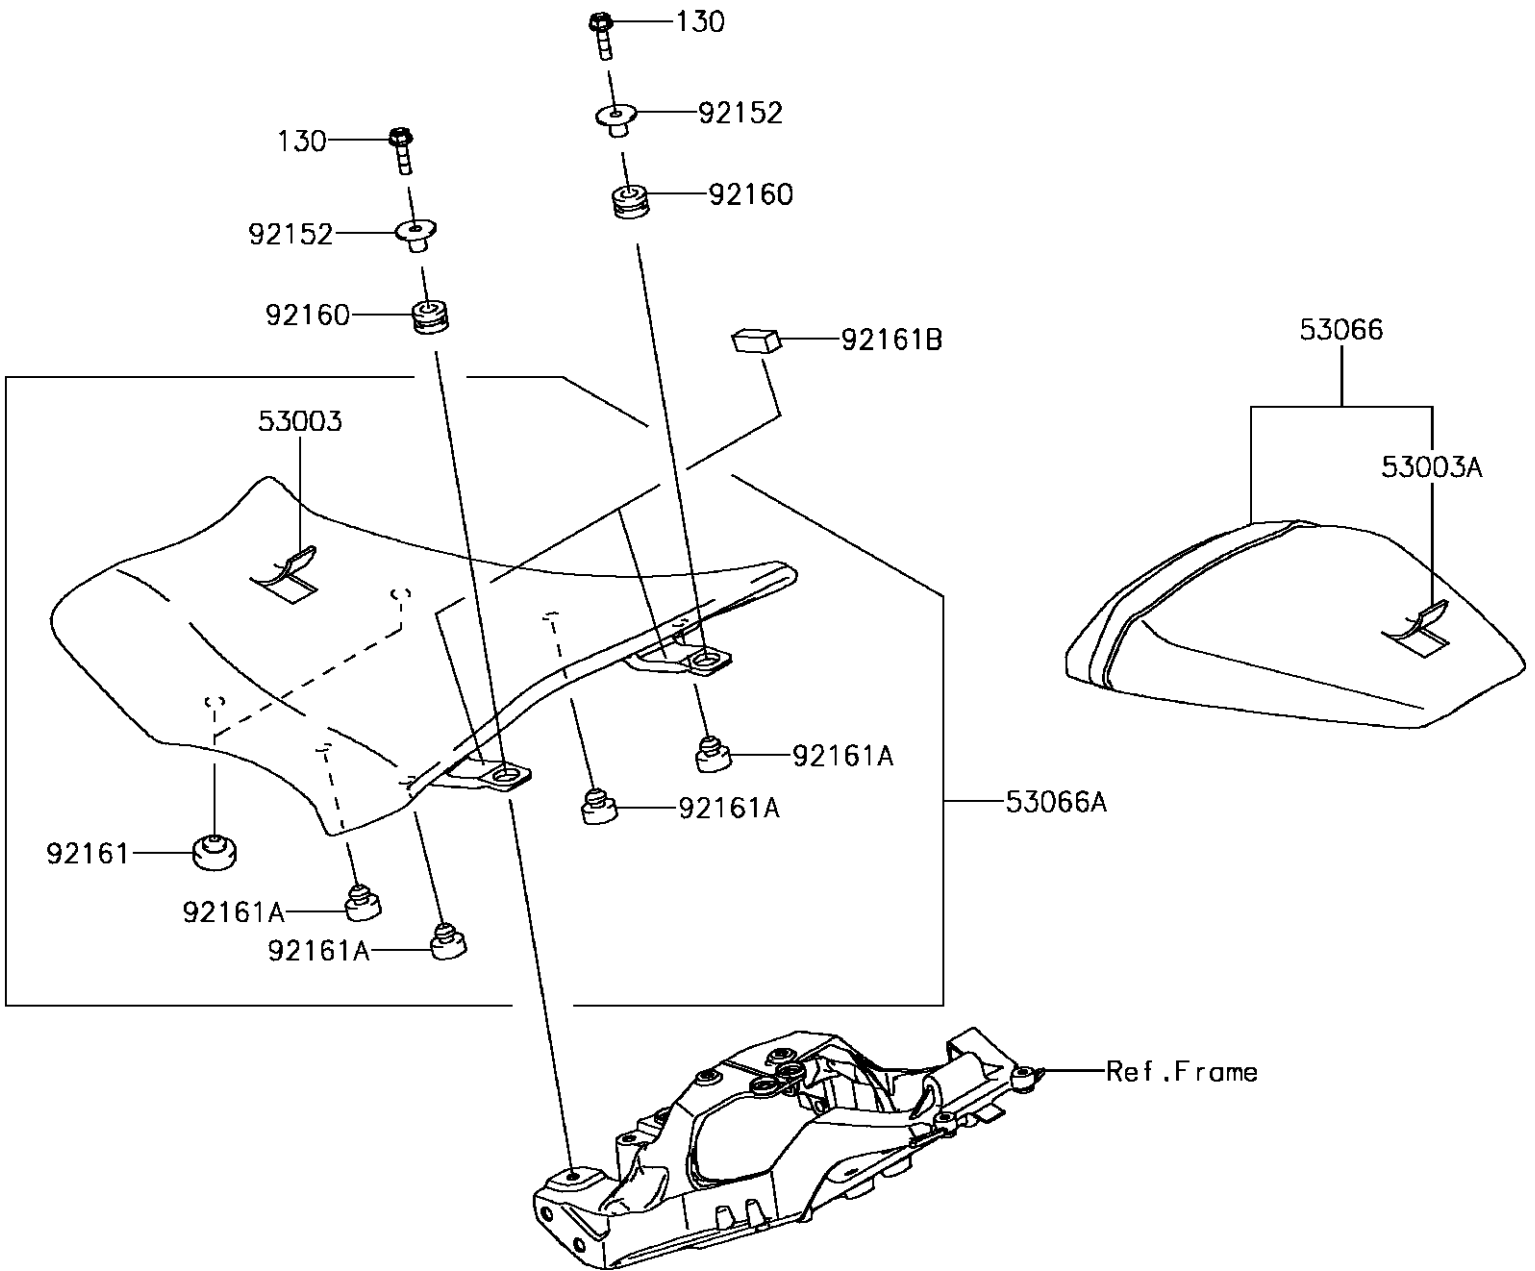

2017 NINJA® ZX™-10R PARTS DIAGRAM

Seat

F2510

2017 NINJA® ZX™-10R PARTS LIST

Seat

| ITEM NAME | PART NUMBER | QUANTITY |
|--|----------------|----------|
| BOLT-FLANGED,6X22 (Ref # 130) | 130BA0622 | 2 |
| LEATHER,FR SEAT,BLACK (Ref # 53003) | 53003-0209-MA | 1 |
| LEATHER,RR SEAT,BLACK (Ref # 53003A) | 53003-0420-MA | 1 |
| SEAT-ASSY,RR,BLACK/BLACK (Ref # 53066) | 53066-0506-12Y | 1 |
| SEAT-ASSY,FR,BLACK (Ref # 53066A) | 53066-0521-MA | 1 |
| COLLAR (Ref # 92152) | 92152-0365 | 2 |
| DAMPER,10X20X12 (Ref # 92160) | 92160-1167 | 2 |
| DAMPER,SEAT (Ref # 92161) | 92161-0095 | 2 |
| DAMPER (Ref # 92161A) | 92161-0223 | 4 |
| DAMPER,10X30X10 (Ref # 92161B) | 92161-1835 | 2 |