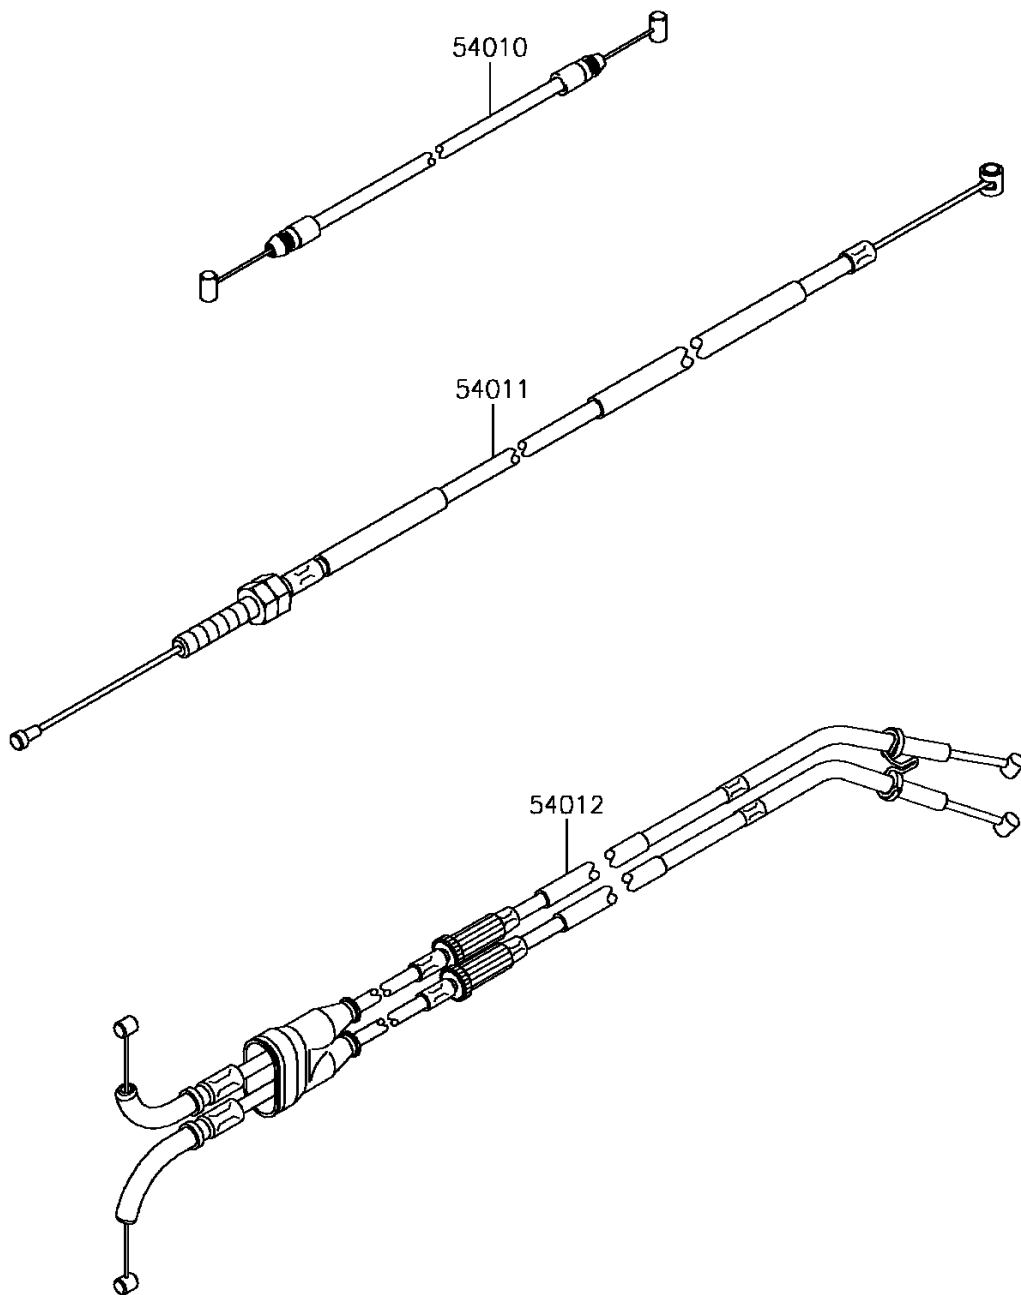

# 2017 NINJA® ZX™-10R PARTS DIAGRAM

Cables

F2540

## 2017 NINJA® ZX™-10R PARTS LIST

### Cables

ITEM NAME	PART NUMBER	QUANTITY
CABLE,SEAT LOCK (Ref # 54010)	54010-0609	1
CABLE-CLUTCH (Ref # 54011)	54011-0612	1
CABLE-THROTTLE (Ref # 54012)	54012-0631	1