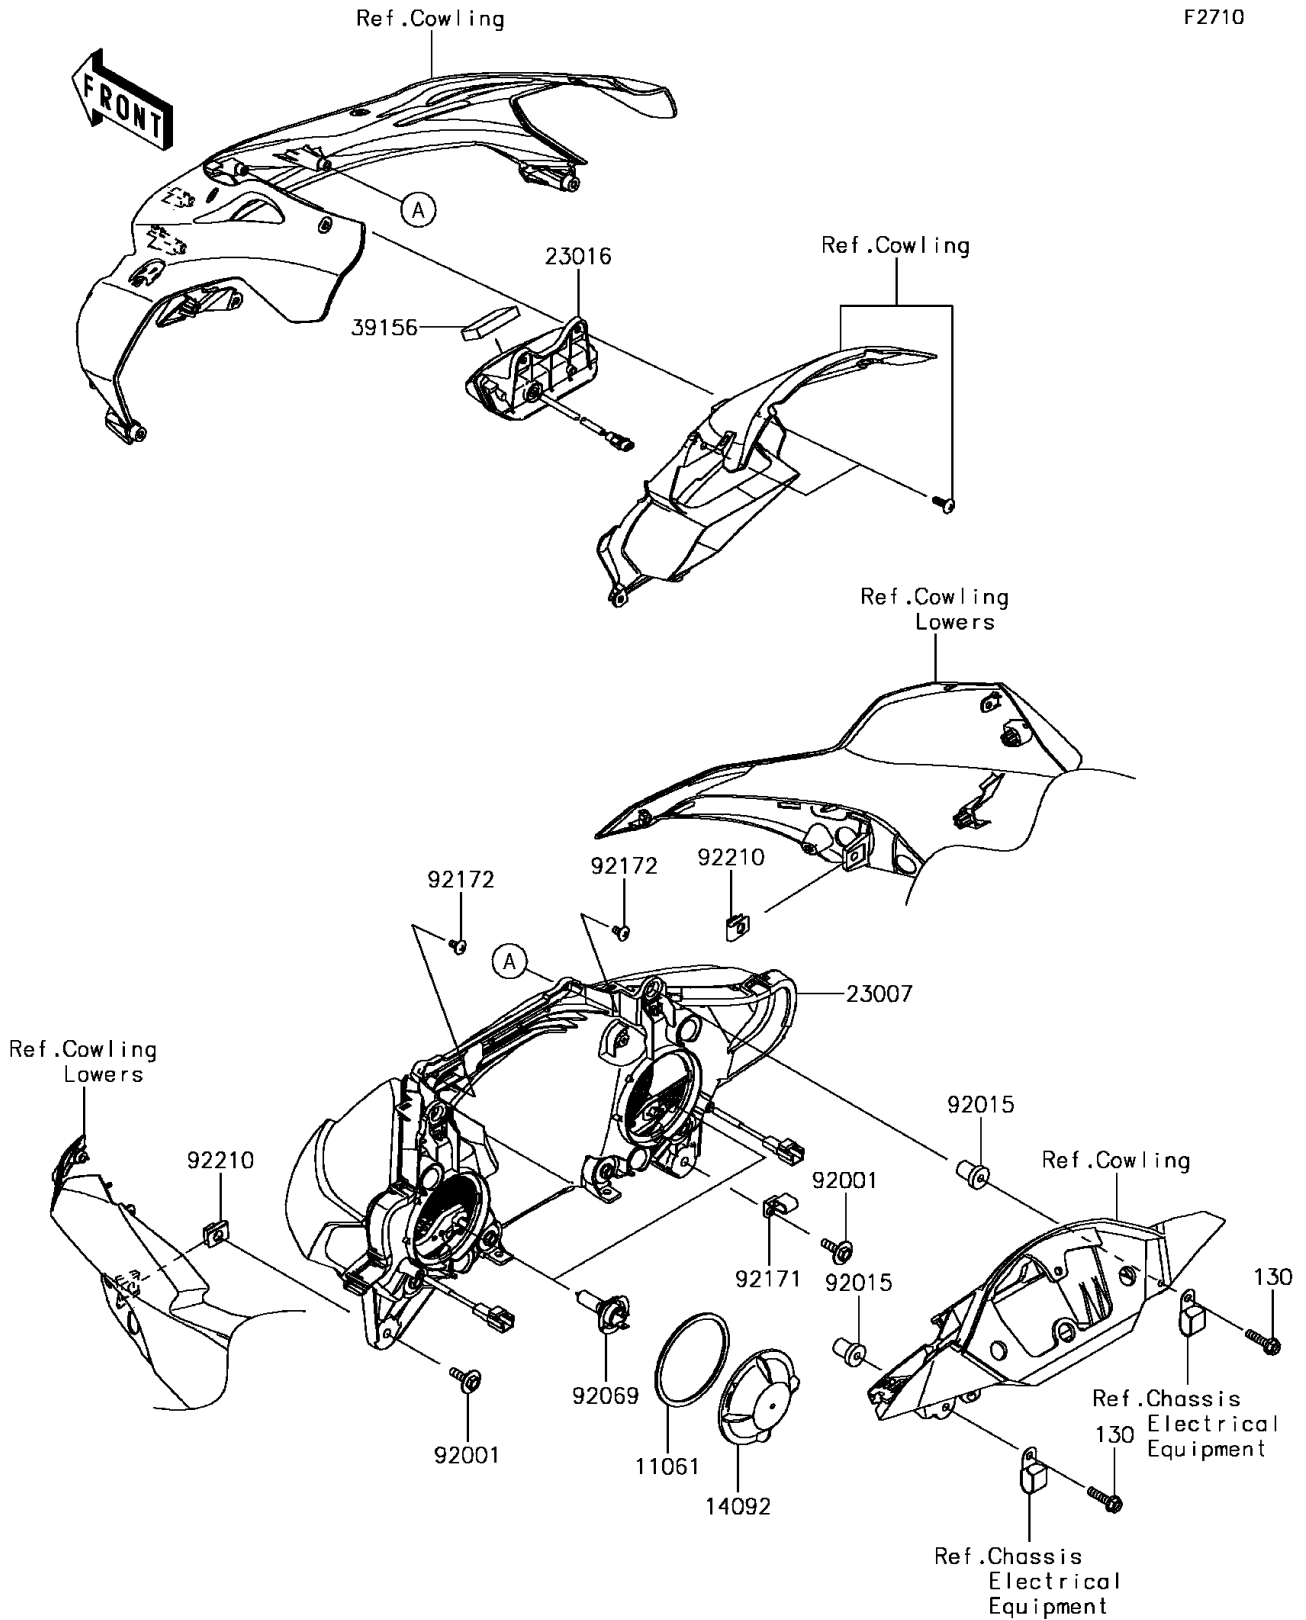

2017 NINJA® ZX™-10R PARTS DIAGRAM

Headlight(s)

F2710

2017 NINJA® ZX™-10R PARTS LIST

Headlight(s)

| ITEM NAME | PART NUMBER | QUANTITY |
|---------------------------------------|-------------|----------|
| BOLT-FLANGED,6X25 (Ref # 130) | 130BB0625 | 2 |
| GASKET (Ref # 11061) | 11061-0746 | 2 |
| COVER,HEAD LAMP (Ref # 14092) | 14092-0793 | 2 |
| LENS-COMP (Ref # 23007) | 23007-0203 | 1 |
| LAMP-ASSY,POSITION LAMP (Ref # 23016) | 23016-0045 | 1 |
| PAD,45X24X8 (Ref # 39156) | 39156-2113 | 1 |
| BOLT,UPSET-WP,6X22 (Ref # 92001) | 92001-1774 | 2 |
| NUT,RUBBER,6MM (Ref # 92015) | 92015-1692 | 2 |
| BULB,12V 55W,H7 (Ref # 92069) | 92069-0053 | 2 |
| CLAMP (Ref # 92171) | 92171-0926 | 1 |
| SCREW,TAPPING,5X10 (Ref # 92172) | 92172-0335 | 2 |
| NUT (Ref # 92210) | 92210-0130 | 2 |