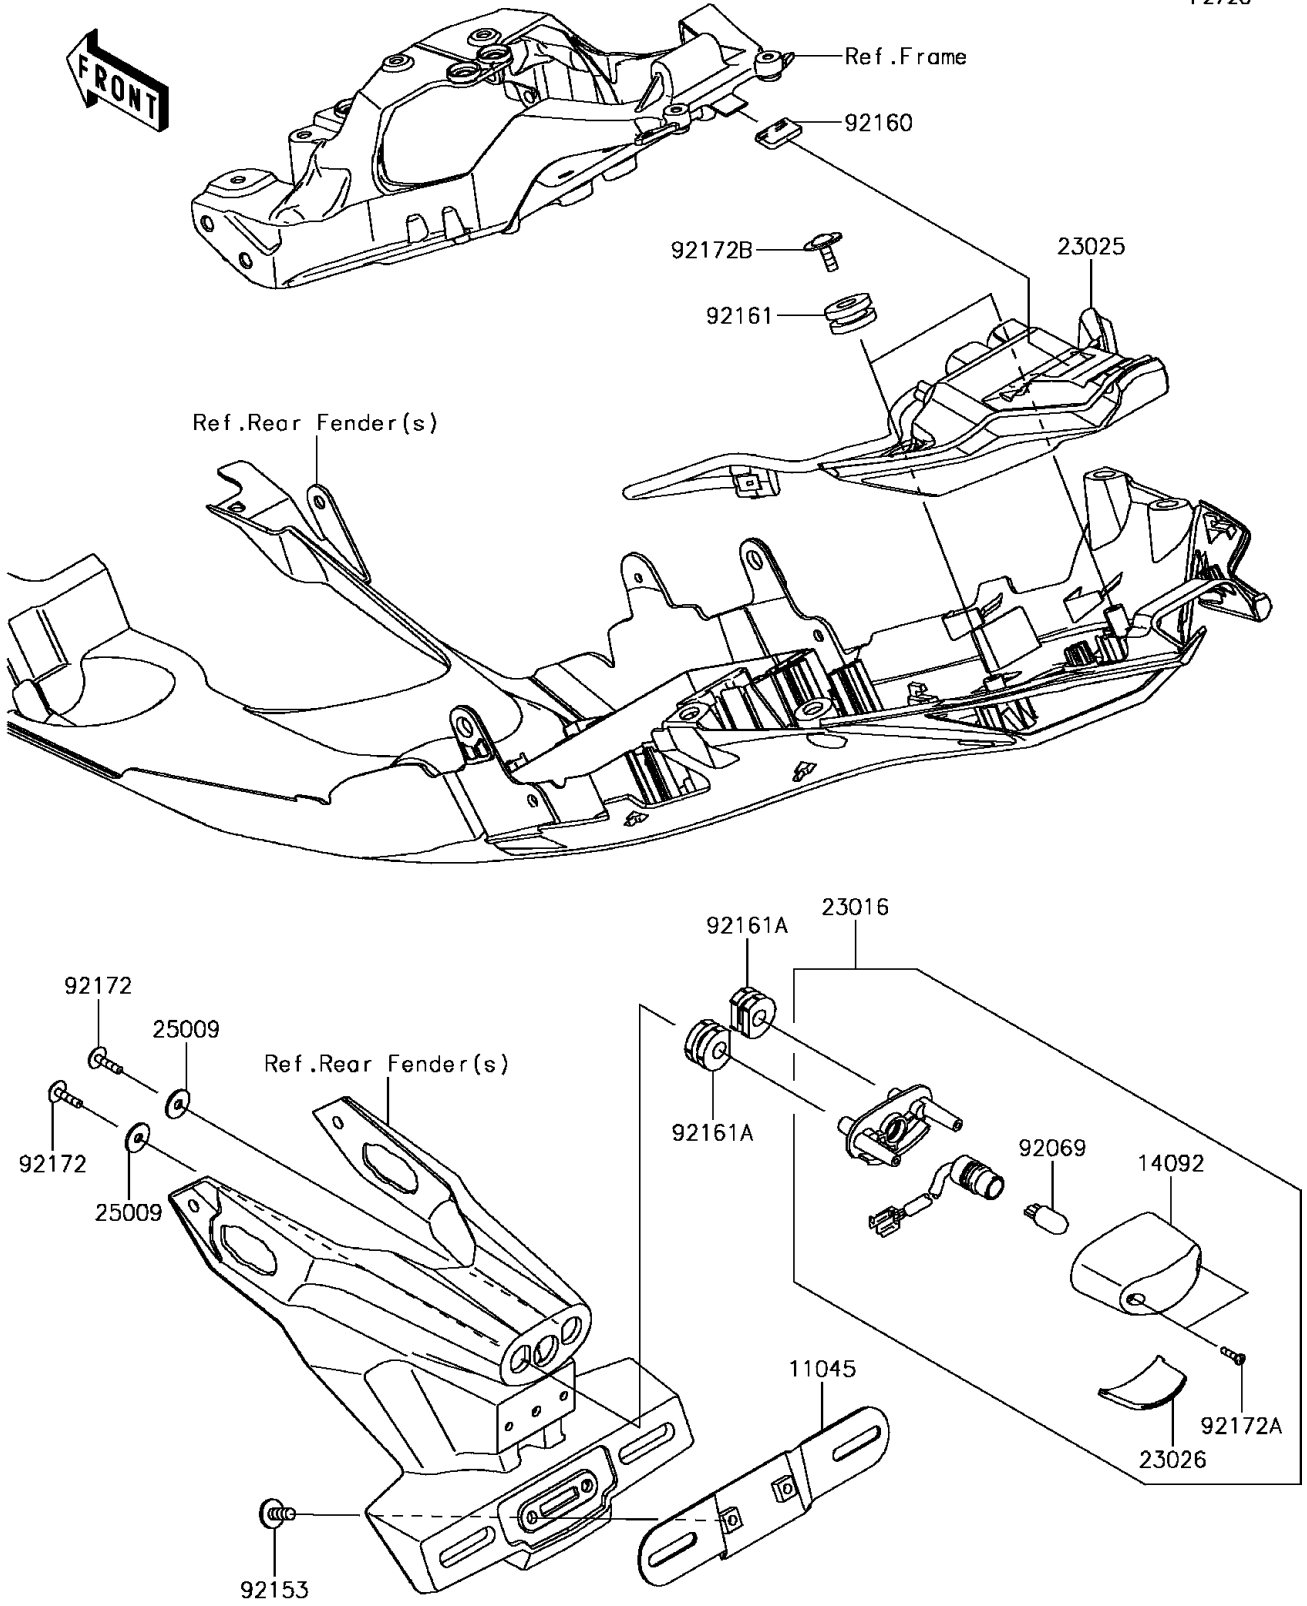

# 2016 Ninja® ZX™-10R PARTS DIAGRAM

Taillight(s)

F2720

## 2016 Ninja® ZX™-10R PARTS LIST

### Taillight(s)

ITEM NAME	PART NUMBER	QUANTITY
BRACKET,LICENSE (Ref # 11045)	11045-1387	1
COVER,LICENSE LAMP (Ref # 14092)	14092-0001	1
LAMP-ASSY,LICENSE (Ref # 23016)	23016-0561	1
LAMP-TAIL,LED (Ref # 23025)	23025-0332	1
LENS,LICENCE LAMP (Ref # 23026)	23026-0023	1
WASHER,5.2X16X1.2 (Ref # 25009)	25009-004	2
BULB,12V 5W (Ref # 92069)	92069-1016	1
BOLT,SOCKET,6X14 (Ref # 92153)	92153-1446	2
DAMPER (Ref # 92160)	92160-1190	1
DAMPER (Ref # 92161)	92161-0163	2
DAMPER (Ref # 92161A)	92161-0776	2
SCREW,TAPPING,5X16 (Ref # 92172)	92172-0238	2
SCREW,TAPPING,2.9X13 (Ref # 92172A)	92172-0343	2
SCREW,TAPTITE,5X16 (Ref # 92172B)	92172-0481	2