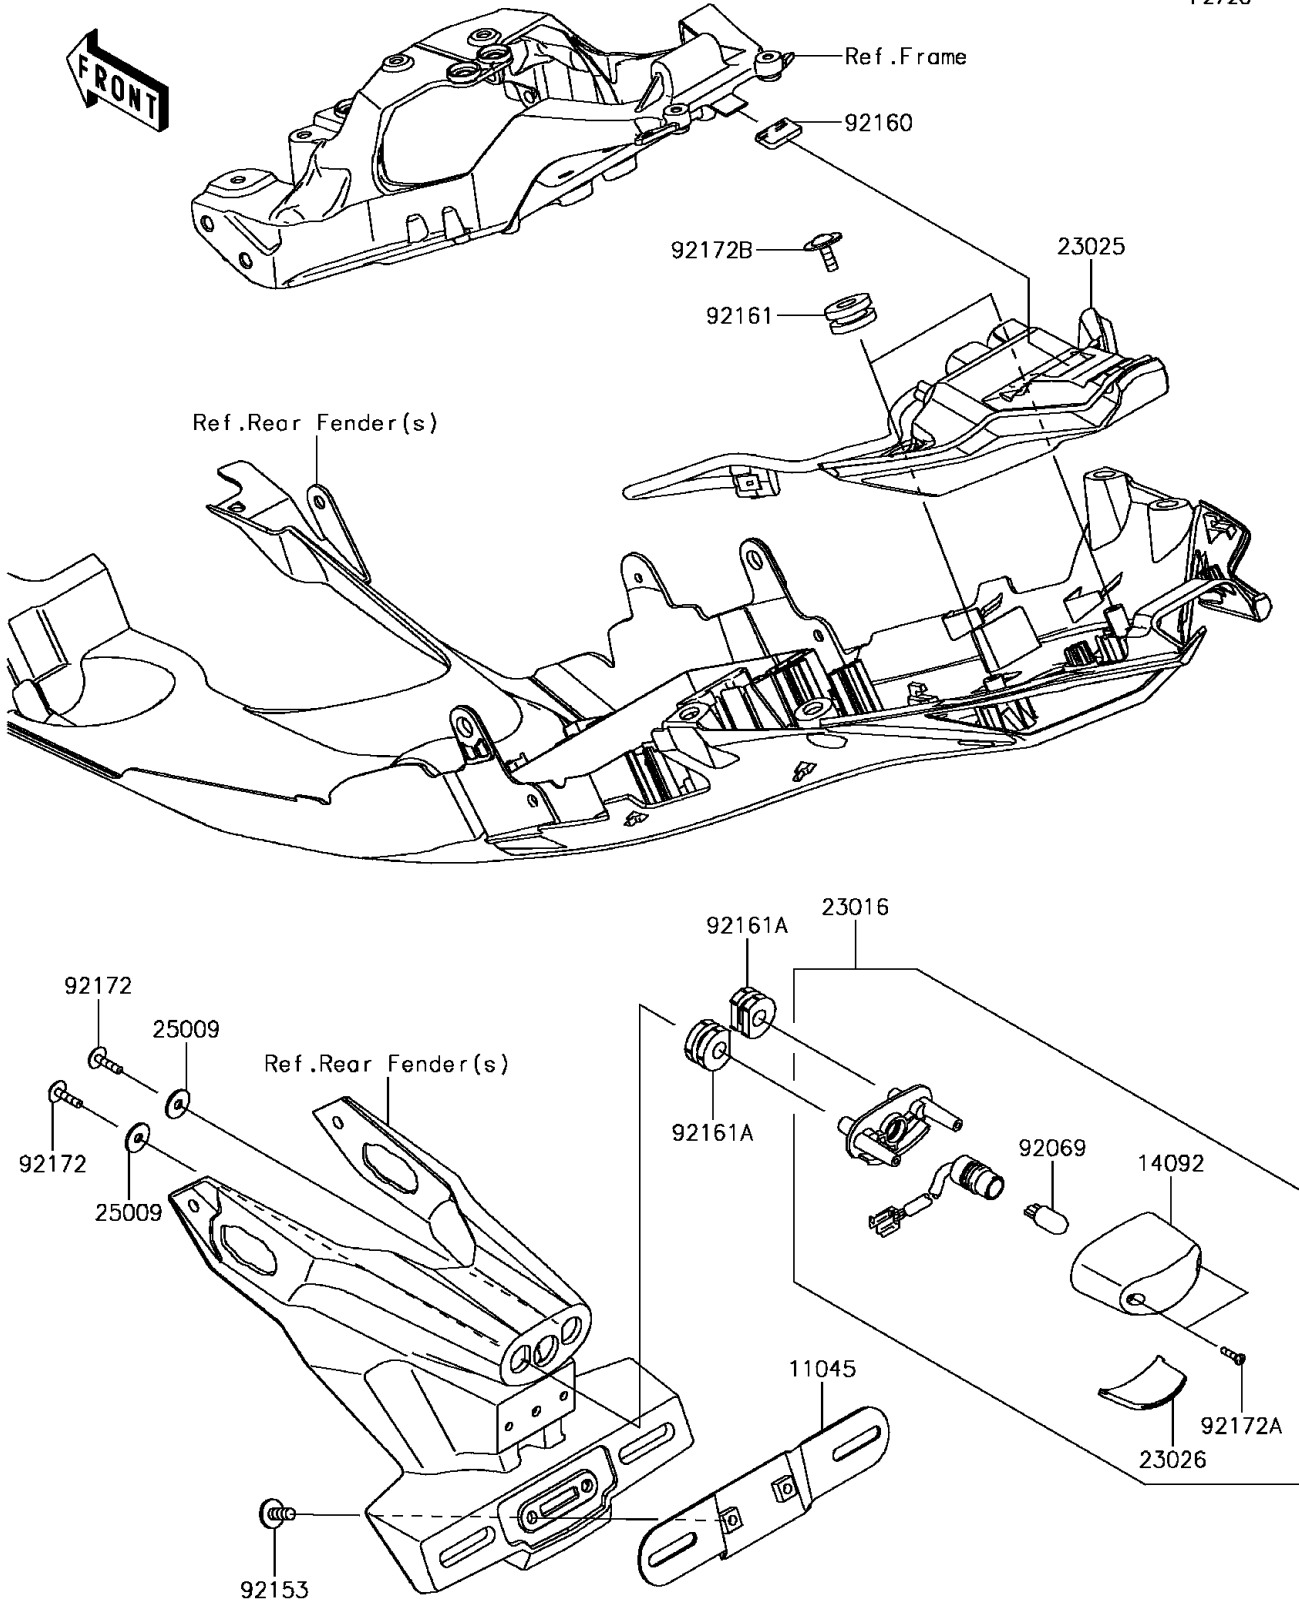

# 2016 Ninja ZX-10R KRT Edition PARTS DIAGRAM

Taillight(s)

F2720

## 2016 Ninja ZX-10R KRT Edition PARTS LIST

### Taillight(s)

ITEM NAME	PART NUMBER	QUANTITY
BRACKET,LICENSE (Ref # 11045)	11045-1387	1
COVER,LICENSE LAMP (Ref # 14092)	14092-0001	1
LAMP-ASSY,LICENSE (Ref # 23016)	23016-0561	1
LAMP-TAIL,LED (Ref # 23025)	23025-0332	1
LENS,LICENCE LAMP (Ref # 23026)	23026-0023	1
WASHER,5.2X16X1.2 (Ref # 25009)	25009-004	2
BULB,12V 5W (Ref # 92069)	92069-1016	1
BOLT,SOCKET,6X14 (Ref # 92153)	92153-1446	2
DAMPER (Ref # 92160)	92160-1190	1
DAMPER (Ref # 92161)	92161-0163	2
DAMPER (Ref # 92161A)	92161-0776	2
SCREW,TAPPING,5X16 (Ref # 92172)	92172-0238	2
SCREW,TAPPING,2.9X13 (Ref # 92172A)	92172-0343	2
SCREW,TAPTITE,5X16 (Ref # 92172B)	92172-0481	2