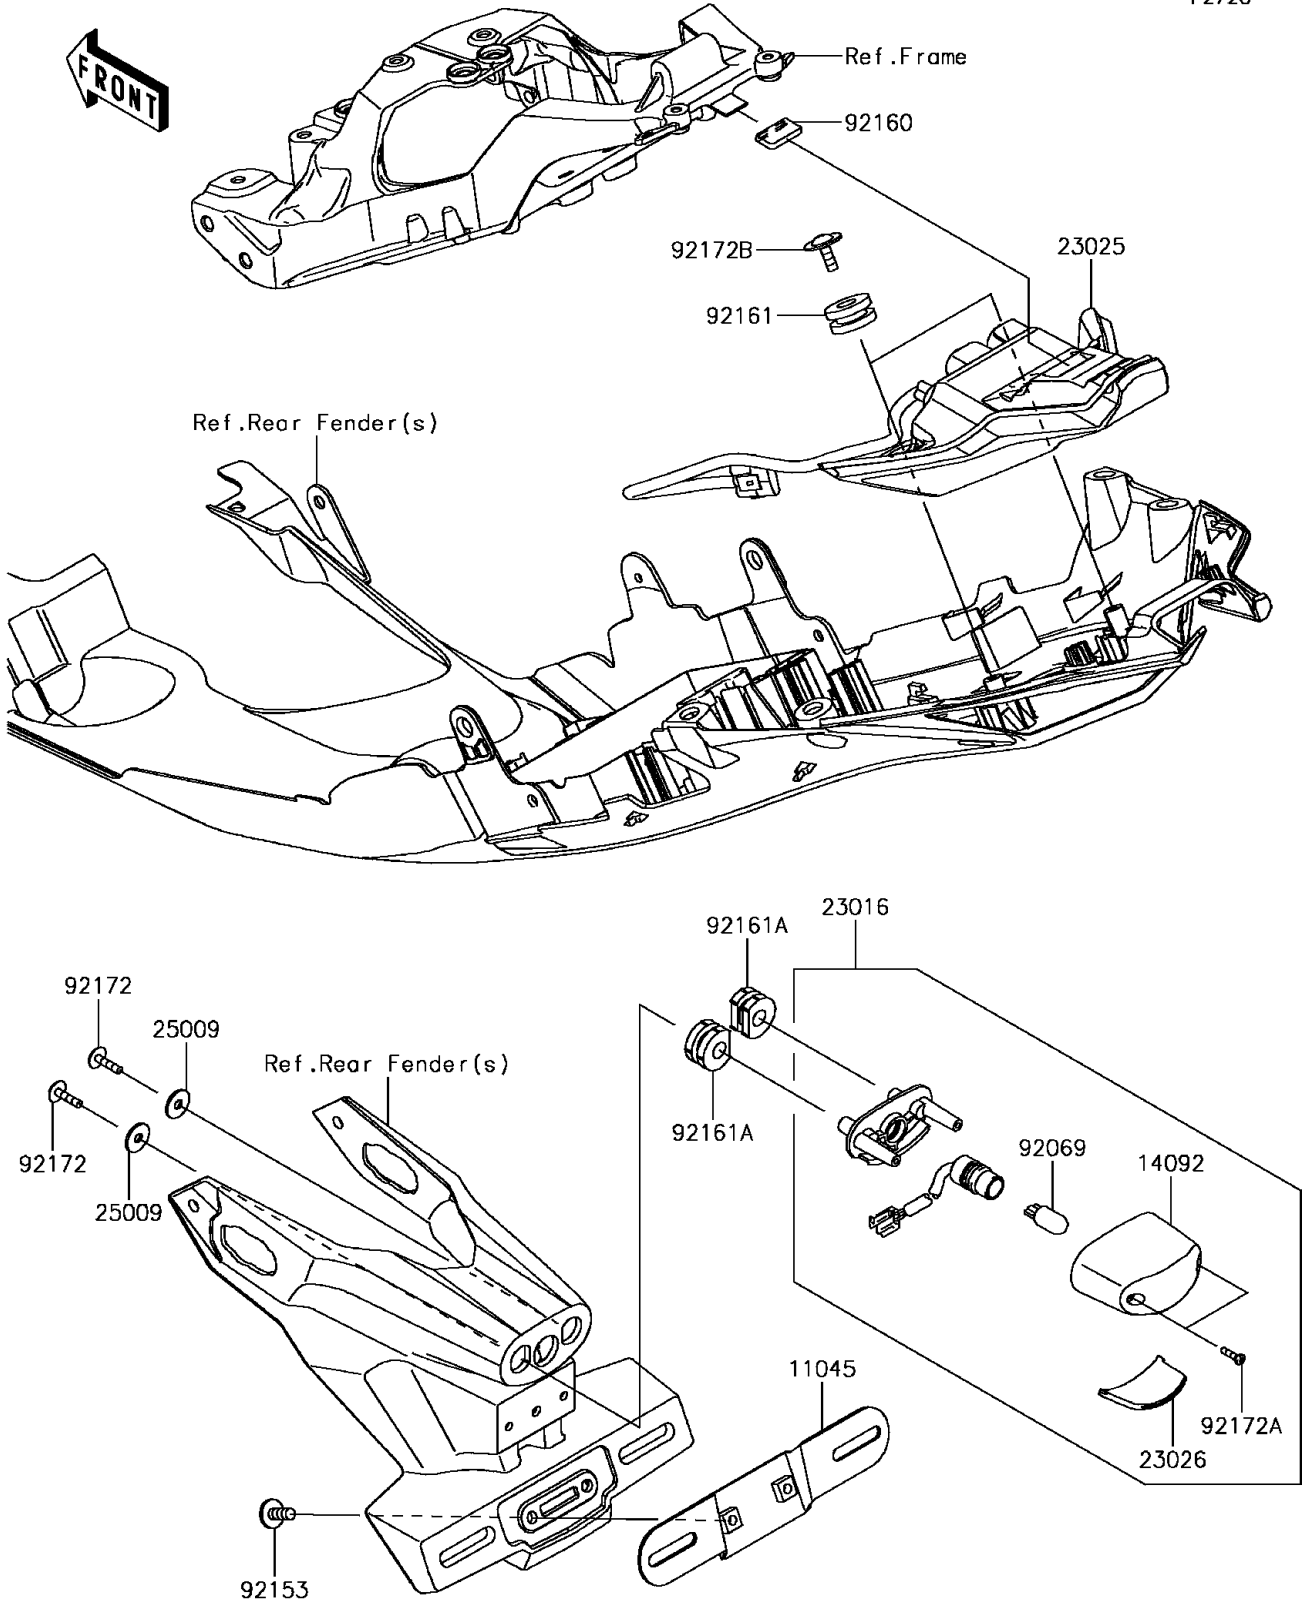

2017 NINJA® ZX™-10R PARTS DIAGRAM

Taillight(s)

F2720

2017 NINJA® ZX™-10R PARTS LIST

Taillight(s)

ITEM NAME	PART NUMBER	QUANTITY
BRACKET,LICENSE (Ref # 11045)	11045-1387	1
COVER,LICENSE LAMP (Ref # 14092)	14092-0001	1
LAMP-ASSY,LICENSE (Ref # 23016)	23016-0561	1
LAMP-TAIL,LED (Ref # 23025)	23025-0332	1
LENS,LICENCE LAMP (Ref # 23026)	23026-0023	1
WASHER,5.2X16X1.2 (Ref # 25009)	25009-004	2
BULB,12V 5W (Ref # 92069)	92069-1016	1
BOLT,SOCKET,6X14 (Ref # 92153)	92153-1446	2
DAMPER (Ref # 92160)	92160-1190	1
DAMPER (Ref # 92161)	92161-0163	2
DAMPER (Ref # 92161A)	92161-0776	2
SCREW,TAPPING,5X16 (Ref # 92172)	92172-0238	2
SCREW,TAPPING,2.9X13 (Ref # 92172A)	92172-0343	2
SCREW,TAPTITE,5X16 (Ref # 92172B)	92172-0481	2