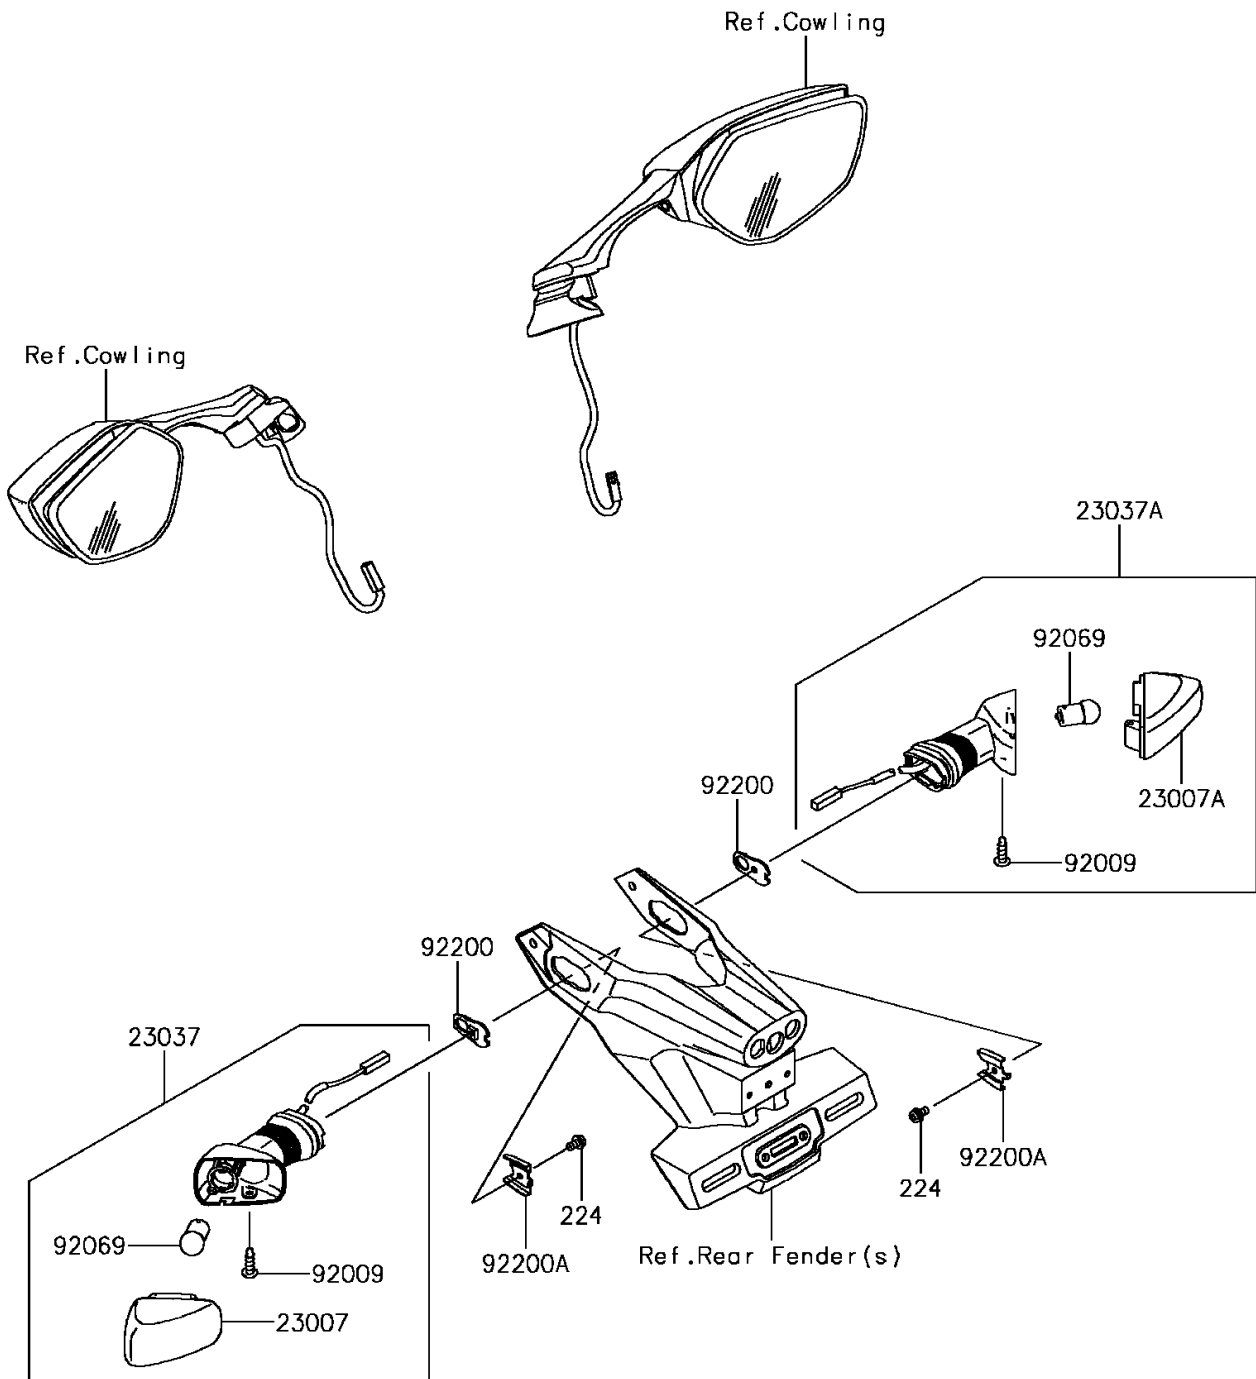

# 2017 NINJA® ZX™-10R PARTS DIAGRAM

Turn Signals

F2730

## 2017 NINJA® ZX™-10R PARTS LIST

### Turn Signals

ITEM NAME	PART NUMBER	QUANTITY
SCREW-PAN-WP-CROS,4X8 (Ref # 224)	224AB0408	2
LENS-COMP,SIGNAL LAMP,RR,LH (Ref # 23007)	23007-0102	1
LENS-COMP,SIGNAL LAMP,RR,RH (Ref # 23007A)	23007-0103	1
LAMP-ASSY-SIGNAL,RR,LH (Ref # 23037)	23037-0145	1
LAMP-ASSY-SIGNAL,RR,RH (Ref # 23037A)	23037-0146	1
SCREW,4X16,BLACK (Ref # 92009)	92009-1158	2
BULB,12V 10W (Ref # 92069)	92069-0020	2
WASHER,NUT 4MM (Ref # 92200)	92200-0854	2
WASHER (Ref # 92200A)	92200-0855	2