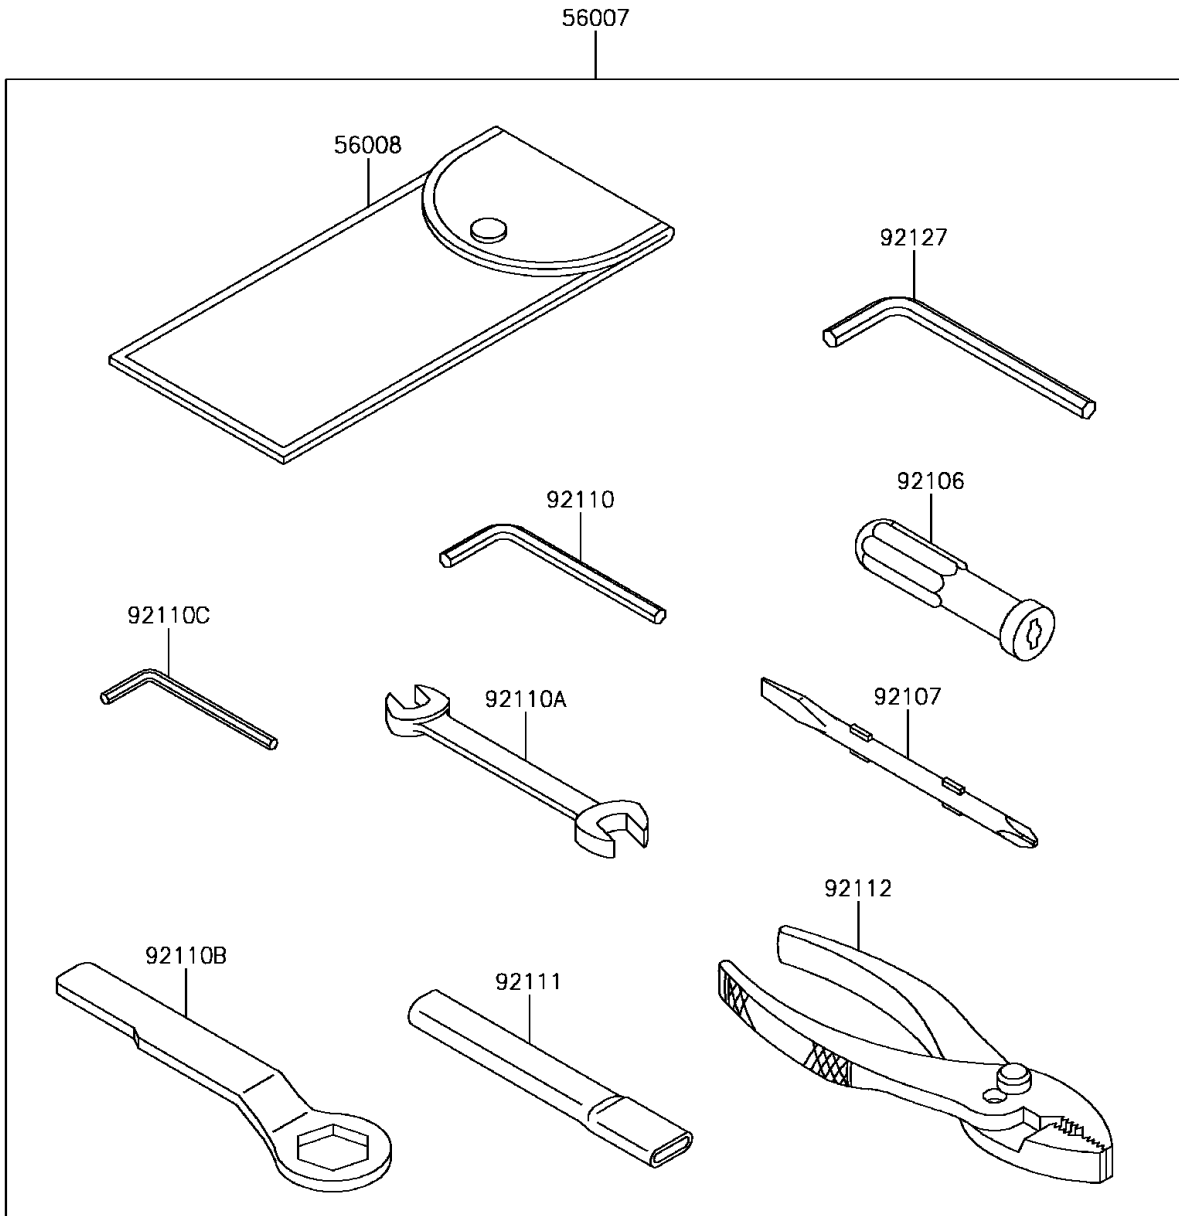

# 2016 Ninja® ZX™-10R PARTS DIAGRAM

Owner's Tools

F2810

## 2016 Ninja® ZX™-10R PARTS LIST

### Owner's Tools

ITEM NAME	PART NUMBER	QUANTITY
TOOL-KIT (Ref # 56007)	56007-0141	1
BAG,TOOL (Ref # 56008)	56008-1075	1
GASKET-LIQUID,TB1211F,CLEAR (Ref # 92104)	92104-0004	1
GASKET-LIQUID,TB1216,GRAY (Ref # 92104A)	92104-1063	1
GASKET-LIQUID,TB1216B,BLACK (Ref # 92104B)	92104-1064	1
GASKET-LIQUID,TB1207B,BLACK (Ref # 92104C)	92104-2068	1
GRIP-SCREW DRIVER (Ref # 92106)	92106-1001	1
TOOL-DRIVER,#2PHILLIPS&SLOT (Ref # 92107)	92107-1051	1
TOOL-WRENCH,ALLEN,5MM (Ref # 92110)	92110-1015	1
TOOL-WRENCH,OPEN END,10X12 (Ref # 92110A)	92110-1152	1
TOOL-WRENCH,BOX END,32MM (Ref # 92110B)	92110-1161	1
TOOL-WRENCH,ALLEN,4MM (Ref # 92110C)	92110-3703	1
TOOL-BAR,BOX END WRENCH (Ref # 92111)	92111-1051	1
TOOL-PLIERS (Ref # 92112)	92112-1001	1
TOOL-WRENCH,ALLEN,6MM (Ref # 92127)	92127-003	1