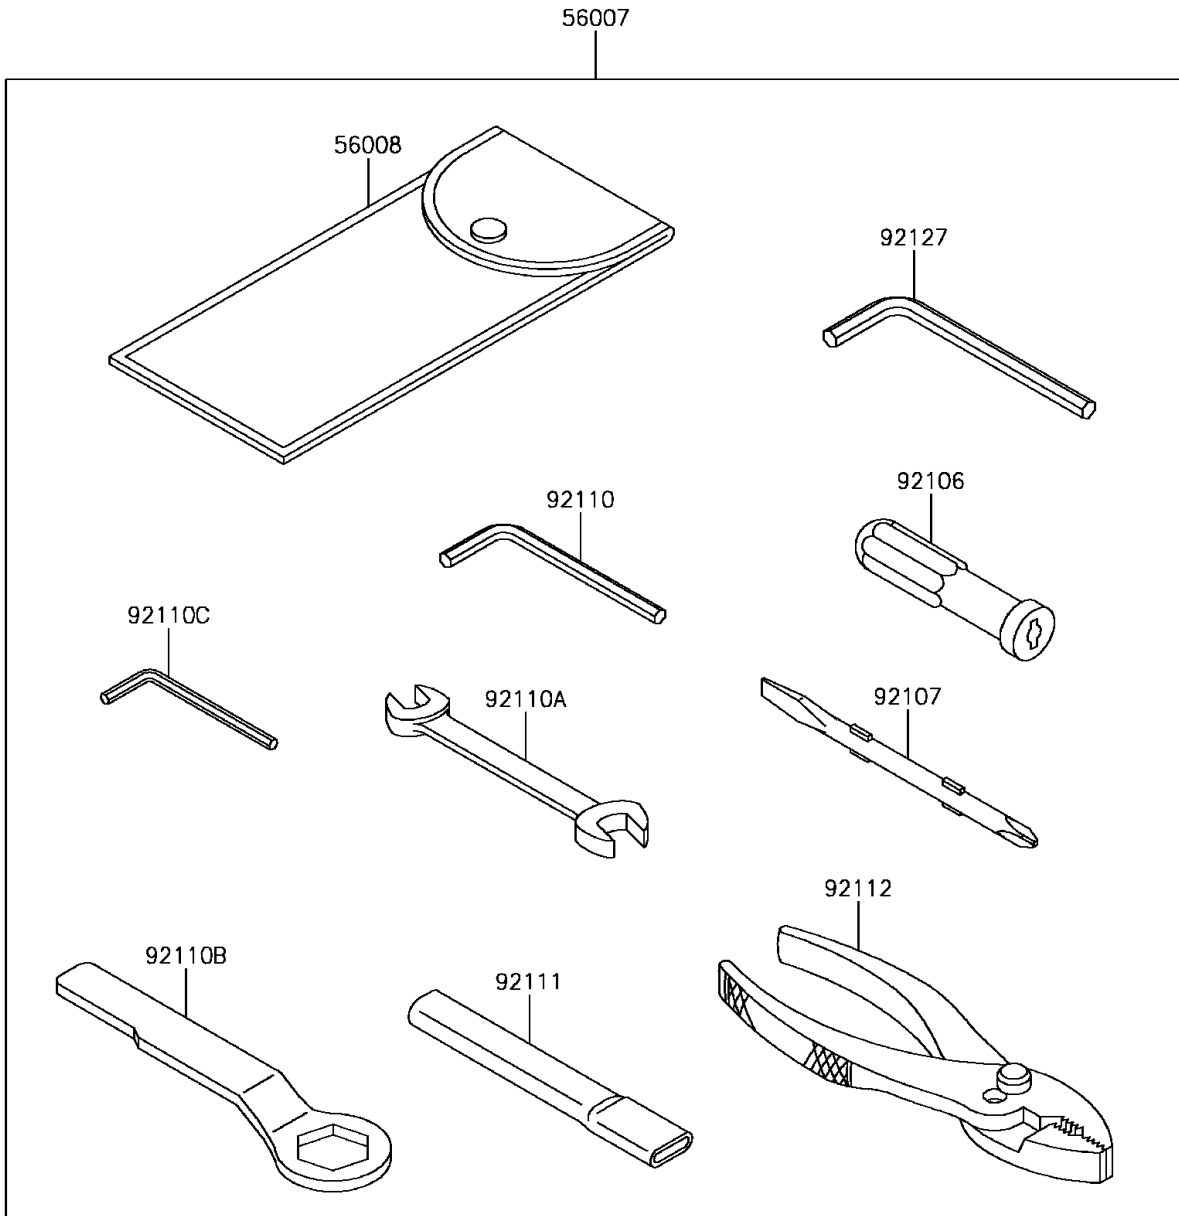

2017 NINJA® ZX™-10R PARTS DIAGRAM

Owner's Tools

F2810

2017 NINJA® ZX™-10R PARTS LIST

Owner's Tools

ITEM NAME	PART NUMBER	QUANTITY
TOOL-KIT (Ref # 56007)	56007-0141	1
BAG,TOOL (Ref # 56008)	56008-1075	1
GASKET-LIQUID,TB1211F,CLEAR (Ref # 92104)	92104-0004	1
GASKET-LIQUID,TB1216,GRAY (Ref # 92104A)	92104-1063	1
GASKET-LIQUID,TB1216B,BLACK (Ref # 92104B)	92104-1064	1
GASKET-LIQUID,TB1207B,BLACK (Ref # 92104C)	92104-2068	1
GRIP-SCREW DRIVER (Ref # 92106)	92106-1001	1
TOOL-DRIVER,#2PHILLIPS&SLOT (Ref # 92107)	92107-1051	1
TOOL-WRENCH,ALLEN,5MM (Ref # 92110)	92110-1015	1
TOOL-WRENCH,OPEN END,10X12 (Ref # 92110A)	92110-1152	1
TOOL-WRENCH,BOX END,32MM (Ref # 92110B)	92110-1161	1
TOOL-WRENCH,ALLEN,4MM (Ref # 92110C)	92110-3703	1
TOOL-BAR,BOX END WRENCH (Ref # 92111)	92111-1051	1
TOOL-PLIERS (Ref # 92112)	92112-1001	1
TOOL-WRENCH,ALLEN,6MM (Ref # 92127)	92127-003	1