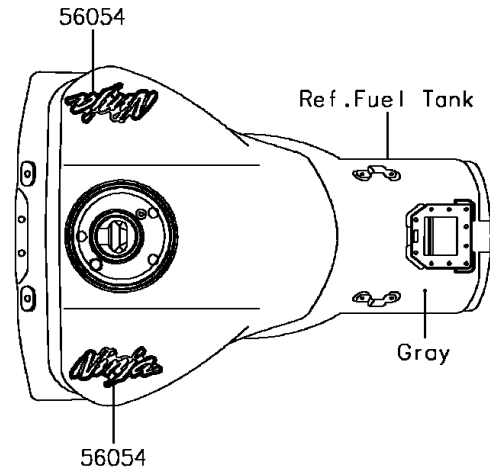

# 2016 Ninja® ZX™-10R PARTS DIAGRAM

Decals(Gray)(RGF)

F2861

## 2016 Ninja® ZX™-10R PARTS LIST

Decals(Gray)(RGF)

| ITEM NAME                                 | PART NUMBER | QUANTITY |
|-------------------------------------------|-------------|----------|
| MARK,FUEL TANK,NINJA (Ref # 56054)        | 56054-1903  | 2        |
| MARK,SIDE COWL.,ZX10R (Ref # 56054A)      | 56054-2003  | 2        |
| MARK,LWR COWL.,LH,KAWASAKI (Ref # 56054B) | 56054-2004  | 1        |
| MARK,LWR COWL.,RH,KAWASAKI (Ref # 56054C) | 56054-2005  | 1        |
| MARK,UPP COWL.,KAWASAKI (Ref # 56054D)    | 56054-2047  | 1        |
| PATTERN,WHEEL,GREEN,4X1353 (Ref # 56075)  | 56075-1464  | 4        |
| PATTERN,SIDE COWL.,LH (Ref # 56075A)      | 56075-1542  | 1        |
| PATTERN,SIDE COWL.,RH (Ref # 56075B)      | 56075-1543  | 1        |
| RIM STRIPE APPLICATOR (Ref # 57001)       | 57001-1752  | AR       |