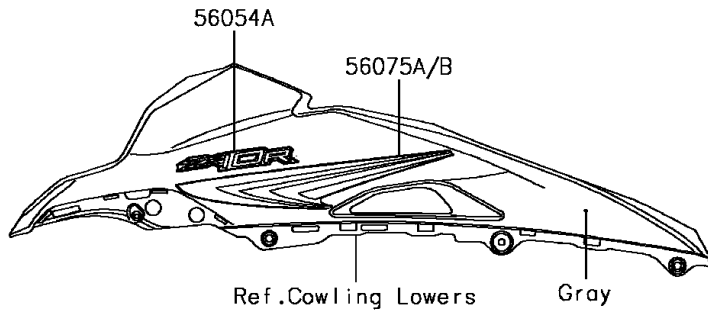

# 2016 Ninja® ZX™-10R PARTS DIAGRAM

Decals(Gray)(RGF)

F2861

## 2016 Ninja® ZX™-10R PARTS LIST

Decals(Gray)(RGF)

| ITEM NAME                                 | PART NUMBER | QUANTITY |
|-------------------------------------------|-------------|----------|
| MARK,FUEL TANK,NINJA (Ref # 56054)        | 56054-1903  | 2        |
| MARK,SIDE COWL.,ZX10R (Ref # 56054A)      | 56054-2003  | 2        |
| MARK,LWR COWL.,LH,KAWASAKI (Ref # 56054B) | 56054-2004  | 1        |
| MARK,LWR COWL.,RH,KAWASAKI (Ref # 56054C) | 56054-2005  | 1        |
| MARK,UPP COWL.,KAWASAKI (Ref # 56054D)    | 56054-2047  | 1        |
| PATTERN,WHEEL,GREEN,4X1353 (Ref # 56075)  | 56075-1464  | 4        |
| PATTERN,SIDE COWL.,LH (Ref # 56075A)      | 56075-1542  | 1        |
| PATTERN,SIDE COWL.,RH (Ref # 56075B)      | 56075-1543  | 1        |
| RIM STRIPE APPLICATOR (Ref # 57001)       | 57001-1752  | AR       |