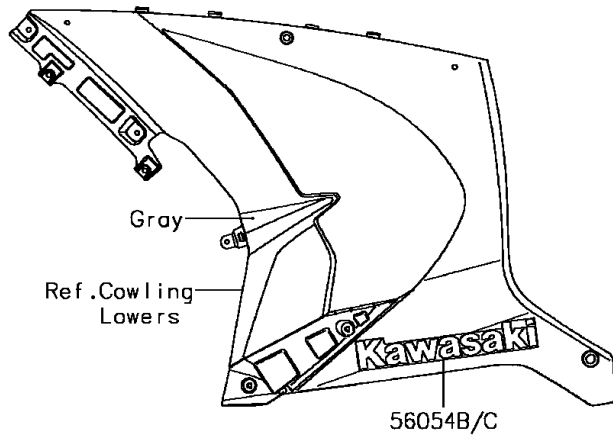

# 2016 Ninja® ZX™-10R PARTS DIAGRAM

Decals(Gray)(RGF)

F2861

## 2016 Ninja® ZX™-10R PARTS LIST

Decals(Gray)(RGF)

| ITEM NAME                                 | PART NUMBER | QUANTITY |
|-------------------------------------------|-------------|----------|
| MARK,FUEL TANK,NINJA (Ref # 56054)        | 56054-1903  | 2        |
| MARK,SIDE COWL.,ZX10R (Ref # 56054A)      | 56054-2003  | 2        |
| MARK,LWR COWL.,LH,KAWASAKI (Ref # 56054B) | 56054-2004  | 1        |
| MARK,LWR COWL.,RH,KAWASAKI (Ref # 56054C) | 56054-2005  | 1        |
| MARK,UPP COWL.,KAWASAKI (Ref # 56054D)    | 56054-2047  | 1        |
| PATTERN,WHEEL,GREEN,4X1353 (Ref # 56075)  | 56075-1464  | 4        |
| PATTERN,SIDE COWL.,LH (Ref # 56075A)      | 56075-1542  | 1        |
| PATTERN,SIDE COWL.,RH (Ref # 56075B)      | 56075-1543  | 1        |
| RIM STRIPE APPLICATOR (Ref # 57001)       | 57001-1752  | AR       |