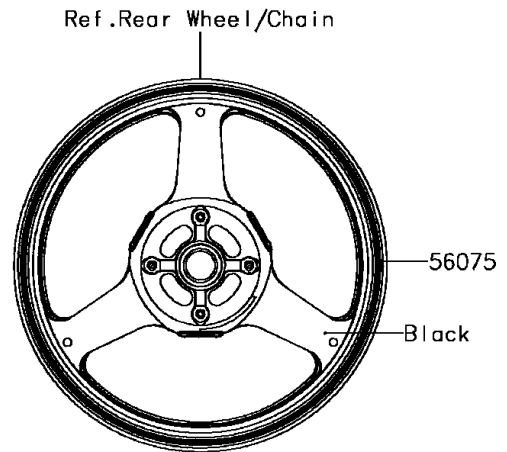

# 2016 Ninja® ZX™-10R PARTS DIAGRAM

Decals(Gray)(RGF)

F2861

## 2016 Ninja® ZX™-10R PARTS LIST

Decals(Gray)(RGF)

| ITEM NAME                                 | PART NUMBER | QUANTITY |
|-------------------------------------------|-------------|----------|
| MARK,FUEL TANK,NINJA (Ref # 56054)        | 56054-1903  | 2        |
| MARK,SIDE COWL.,ZX10R (Ref # 56054A)      | 56054-2003  | 2        |
| MARK,LWR COWL.,LH,KAWASAKI (Ref # 56054B) | 56054-2004  | 1        |
| MARK,LWR COWL.,RH,KAWASAKI (Ref # 56054C) | 56054-2005  | 1        |
| MARK,UPP COWL.,KAWASAKI (Ref # 56054D)    | 56054-2047  | 1        |
| PATTERN,WHEEL,GREEN,4X1353 (Ref # 56075)  | 56075-1464  | 4        |
| PATTERN,SIDE COWL.,LH (Ref # 56075A)      | 56075-1542  | 1        |
| PATTERN,SIDE COWL.,RH (Ref # 56075B)      | 56075-1543  | 1        |
| RIM STRIPE APPLICATOR (Ref # 57001)       | 57001-1752  | AR       |