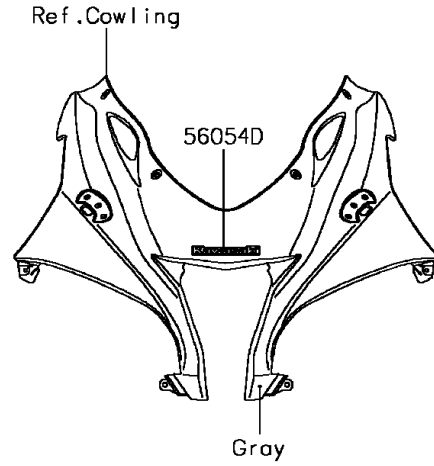

# 2016 Ninja® ZX™-10R PARTS DIAGRAM

Decals(Gray)(RGF)

F2861

## 2016 Ninja® ZX™-10R PARTS LIST

Decals(Gray)(RGF)

| ITEM NAME                                 | PART NUMBER | QUANTITY |
|-------------------------------------------|-------------|----------|
| MARK,FUEL TANK,NINJA (Ref # 56054)        | 56054-1903  | 2        |
| MARK,SIDE COWL.,ZX10R (Ref # 56054A)      | 56054-2003  | 2        |
| MARK,LWR COWL.,LH,KAWASAKI (Ref # 56054B) | 56054-2004  | 1        |
| MARK,LWR COWL.,RH,KAWASAKI (Ref # 56054C) | 56054-2005  | 1        |
| MARK,UPP COWL.,KAWASAKI (Ref # 56054D)    | 56054-2047  | 1        |
| PATTERN,WHEEL,GREEN,4X1353 (Ref # 56075)  | 56075-1464  | 4        |
| PATTERN,SIDE COWL.,LH (Ref # 56075A)      | 56075-1542  | 1        |
| PATTERN,SIDE COWL.,RH (Ref # 56075B)      | 56075-1543  | 1        |
| RIM STRIPE APPLICATOR (Ref # 57001)       | 57001-1752  | AR       |