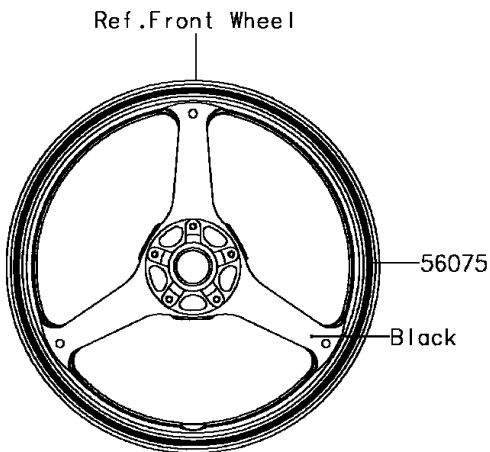

# 2016 Ninja® ZX™-10R PARTS DIAGRAM

Decals(Gray)(RGF)

F2861

## 2016 Ninja® ZX™-10R PARTS LIST

Decals(Gray)(RGF)

| ITEM NAME                                 | PART NUMBER | QUANTITY |
|-------------------------------------------|-------------|----------|
| MARK,FUEL TANK,NINJA (Ref # 56054)        | 56054-1903  | 2        |
| MARK,SIDE COWL.,ZX10R (Ref # 56054A)      | 56054-2003  | 2        |
| MARK,LWR COWL.,LH,KAWASAKI (Ref # 56054B) | 56054-2004  | 1        |
| MARK,LWR COWL.,RH,KAWASAKI (Ref # 56054C) | 56054-2005  | 1        |
| MARK,UPP COWL.,KAWASAKI (Ref # 56054D)    | 56054-2047  | 1        |
| PATTERN,WHEEL,GREEN,4X1353 (Ref # 56075)  | 56075-1464  | 4        |
| PATTERN,SIDE COWL.,LH (Ref # 56075A)      | 56075-1542  | 1        |
| PATTERN,SIDE COWL.,RH (Ref # 56075B)      | 56075-1543  | 1        |
| RIM STRIPE APPLICATOR (Ref # 57001)       | 57001-1752  | AR       |