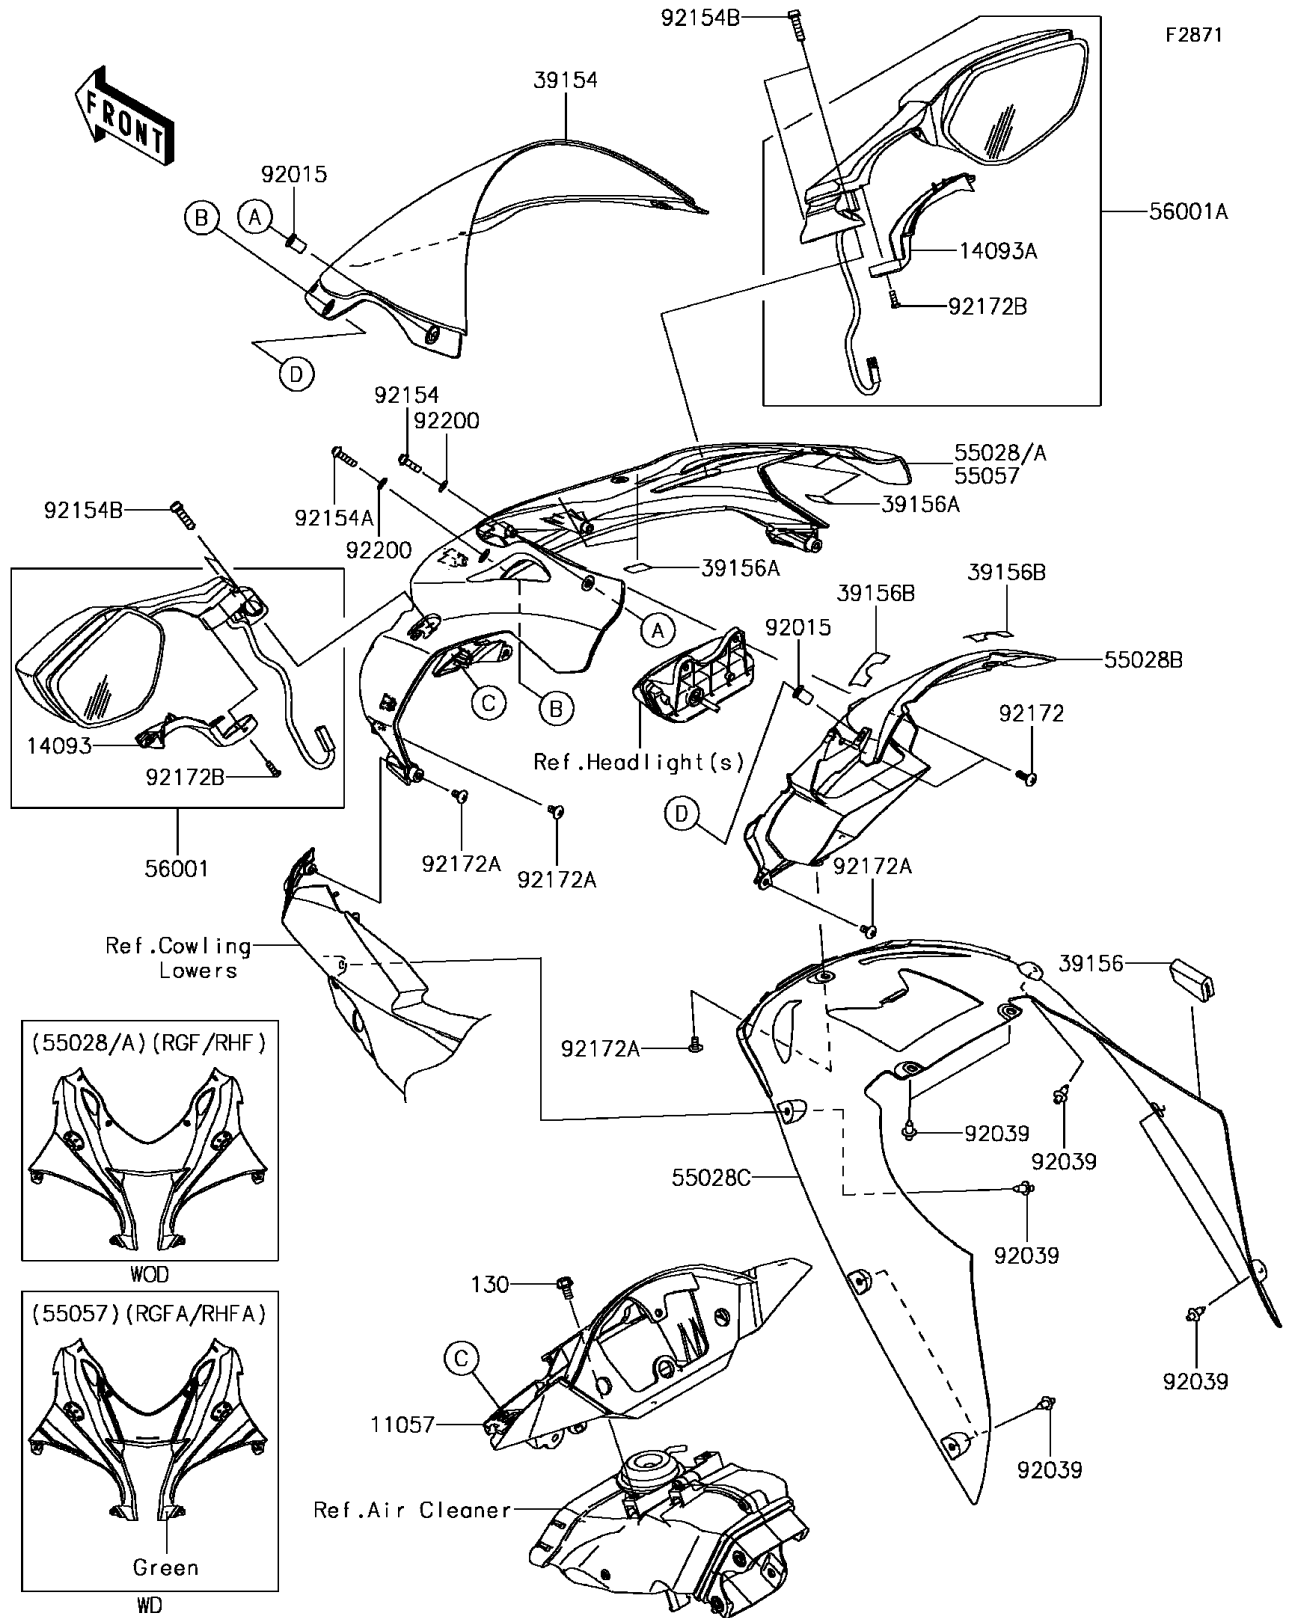

2017 NINJA® ZX™-10R PARTS DIAGRAM

Cowling

2017 NINJA® ZX™-10R PARTS LIST

Cowling

ITEM NAME	PART NUMBER	QUANTITY
BOLT-FLANGED,6X12 (Ref # 130)	130BA0612	3
BRACKET,METER (Ref # 11057)	11057-0072	1
COVER,MIRROR,LH (Ref # 14093)	14093-0343	1
COVER,MIRROR,RH (Ref # 14093A)	14093-0344	1
WINDSHIELD (Ref # 39154)	39154-0351	1
PAD (Ref # 39156)	39156-0292	1
PAD,15X20X0.2 (Ref # 39156A)	39156-1784	8
PAD (Ref # 39156B)	39156-2105	2
COWLING,UPP,P.B.WHITE (Ref # 55028A)	55028-0572-54X	1
COWLING,RAM AIR (Ref # 55028B)	55028-0573	1
COWLING,FR,CNT (Ref # 55028C)	55028-0578	1
MIRROR-ASSY,LH (Ref # 56001)	56001-0322	1
MIRROR-ASSY,RH (Ref # 56001A)	56001-0323	1
NUT,WELL,5MM (Ref # 92015)	92015-1757	4
RIVET (Ref # 92039)	92039-0068	8
BOLT,SOCKET,5X16 (Ref # 92154)	92154-0209	2
BOLT,SOCKET,5X20 (Ref # 92154A)	92154-0210	2
BOLT,SOCKET,6X22 (Ref # 92154B)	92154-1724	4
SCREW,TAPPING,5X16 (Ref # 92172)	92172-0175	2
SCREW,TAPPING,5X10 (Ref # 92172A)	92172-0335	7
SCREW-PAN-CROS,4X10 (Ref # 92172B)	92172-0871	2
WASHER,NYLON,5.3X11.5X0.5 (Ref # 92200)	92200-0006	4