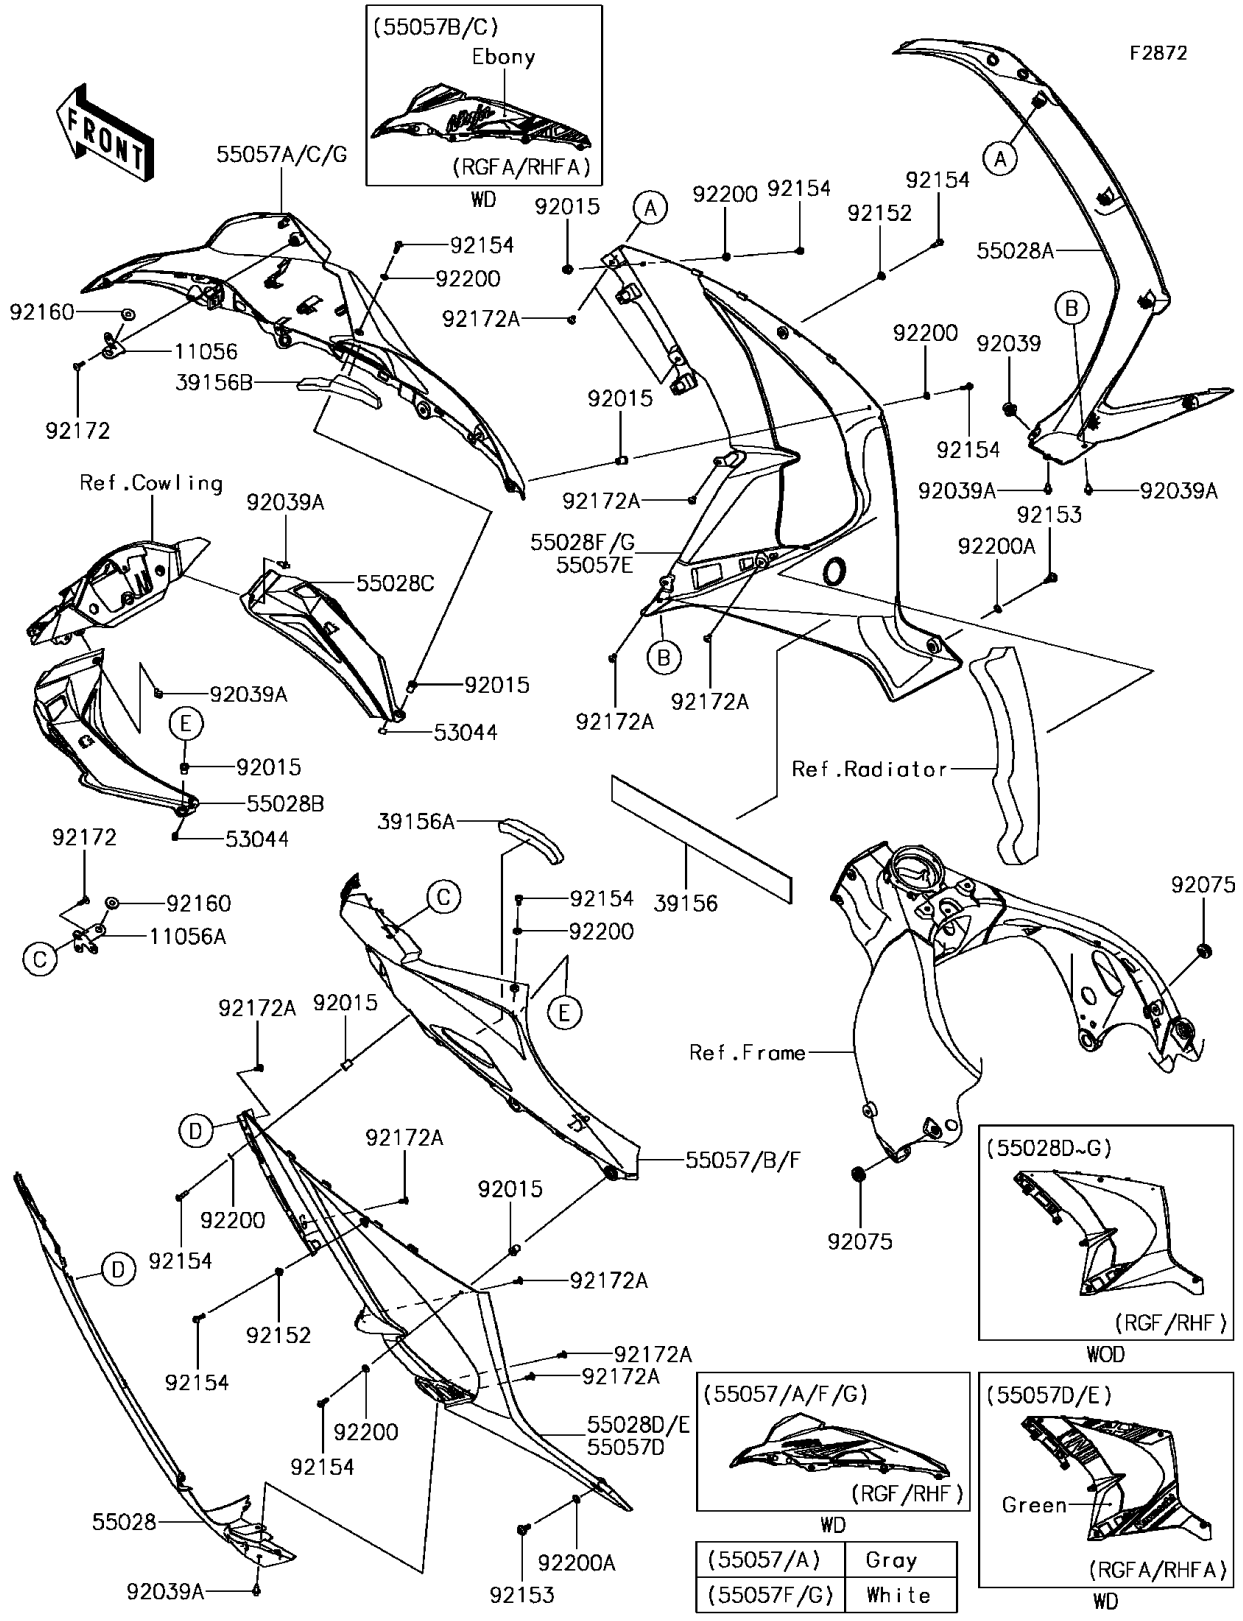

2016 Ninja® ZX™-10R PARTS DIAGRAM

Cowling Lower

2016 Ninja® ZX™-10R PARTS LIST

Cowling Lowers

ITEM NAME	PART NUMBER	QUANTITY
BRACKET,INNER COWL.,RH (Ref # 11056)	11056-7813	1
BRACKET,INNER COWL.,LH (Ref # 11056A)	11056-7814	1
PAD,49X400X0.3 (Ref # 39156)	39156-0753	1
PAD,SIDE COWL.,UPP,LH (Ref # 39156A)	39156-1972	1
PAD,SIDE COWL.,UPP,RH (Ref # 39156B)	39156-1974	1
TRIM (Ref # 53044)	53044-0552	2
COWLING,SIDE,FR,LH,F.BLACK (Ref # 55028)	55028-0336-6Z	1
COWLING,SIDE,FR,RH,F.BLACK (Ref # 55028A)	55028-0337-6Z	1
COWLING,INNER,LH,F.BLACK (Ref # 55028B)	55028-0576-6Z	1
COWLING,INNER,RH,F.BLACK (Ref # 55028C)	55028-0577-6Z	1
COWLING,SIDE,LH,M.M.C.GRAY (Ref # 55028D)	55028-0585-51B	1
COWLING,SIDE,RH,M.M.C.GRAY (Ref # 55028F)	55028-0586-51B	1
COWLING,SIDE,UPP,LH,M.M.C.GRAY (Ref # 55057)	55057-5080-51B	1
COWLING,SIDE,UPP,RH,M.M.C.GRAY (Ref # 55057A)	55057-5081-51B	1
NUT,WELL,5MM (Ref # 92015)	92015-1757	6
RIVET,HOLE 8MM (Ref # 92039)	92039-0014	1
RIVET (Ref # 92039A)	92039-0068	5
DAMPER (Ref # 92075)	92075-1067	2
COLLAR,5.3X7.3X5.3 (Ref # 92152)	92152-2190	2
BOLT,SOCKET,6MM (Ref # 92153)	92153-0489	2
BOLT,SOCKET,5X16 (Ref # 92154)	92154-0209	8
DAMPER (Ref # 92160)	92160-1613	2
SCREW,TAPPING,5X16 (Ref # 92172)	92172-0175	2
SCREW,TAPPING,5X10 (Ref # 92172A)	92172-0335	10
WASHER,NYLONE,5.3X11.5X0.5 (Ref # 92200)	92200-0006	6
WASHER,10.4X15.9X0.5 (Ref # 92200A)	92200-0157	2