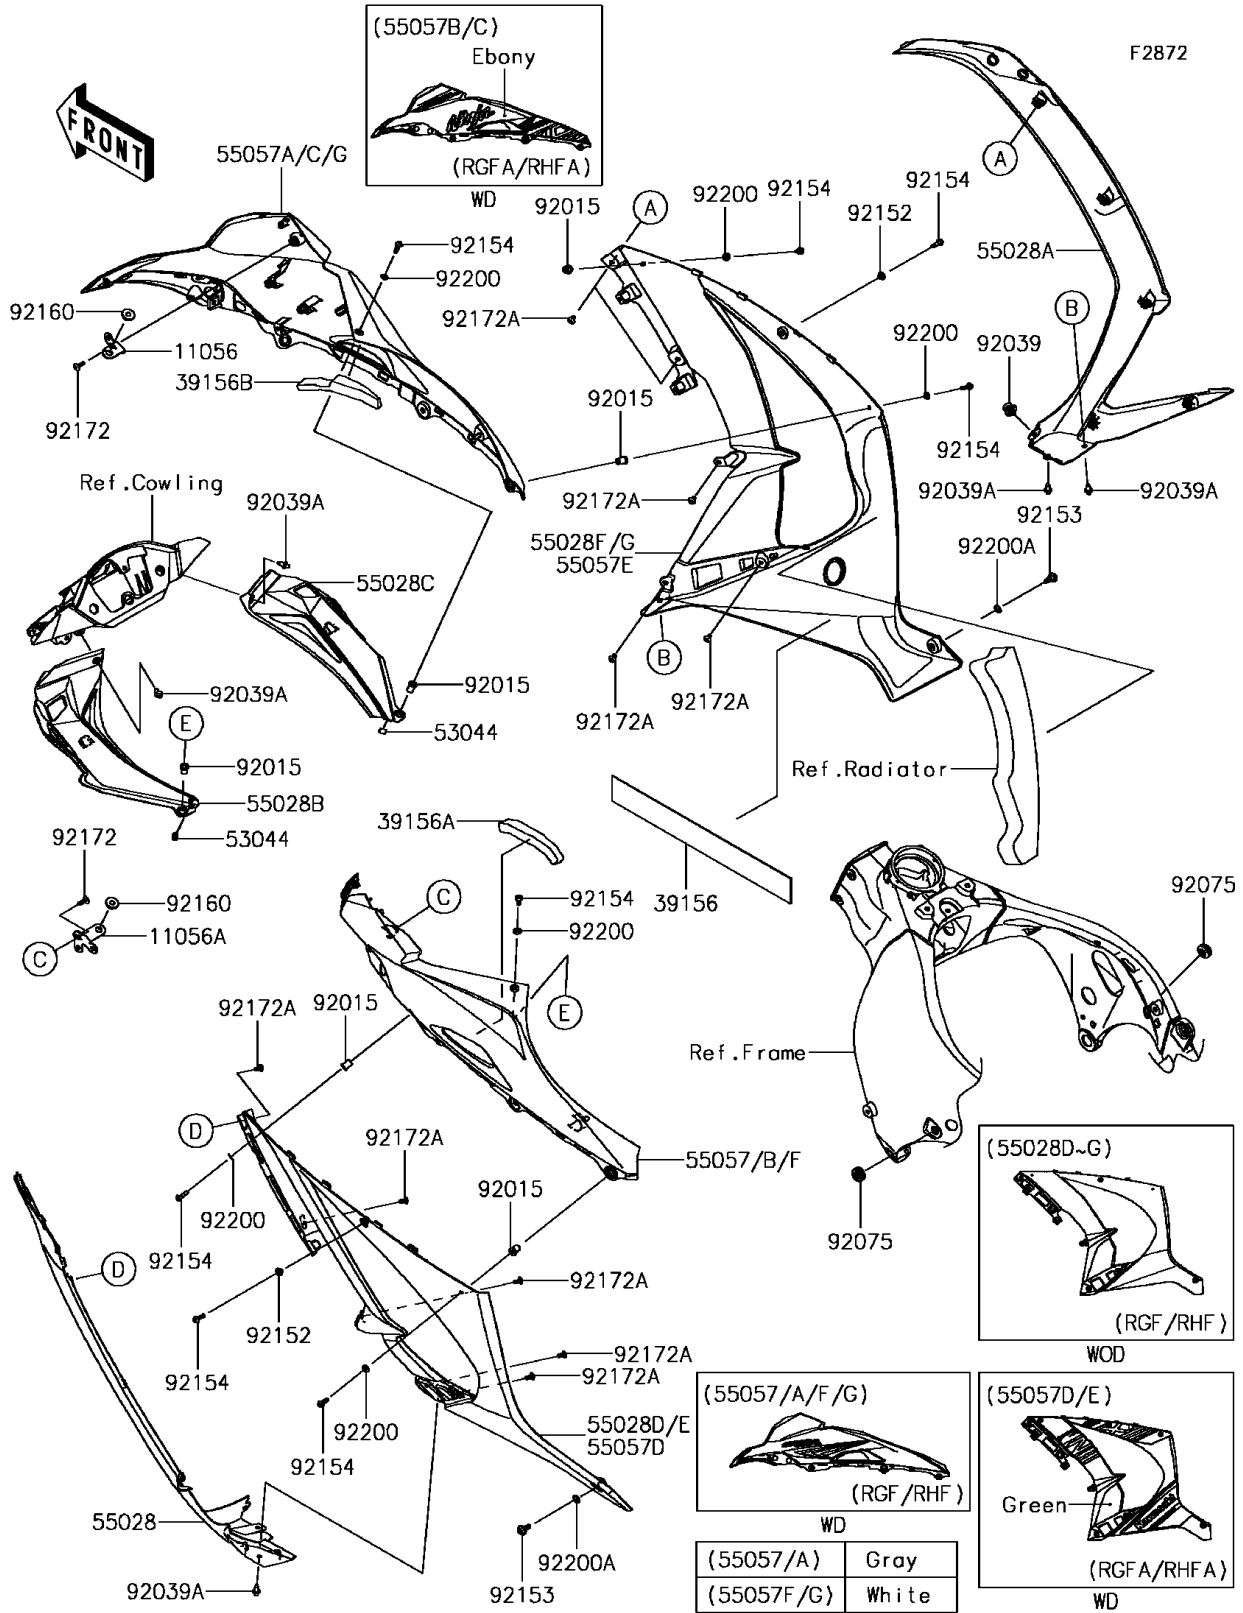

2017 NINJA® ZX™-10R PARTS DIAGRAM

Cowling Lower

2017 NINJA® ZX™-10R PARTS LIST

Cowling Lowers

ITEM NAME	PART NUMBER	QUANTITY
BRACKET,INNER COWL.,RH (Ref # 11056)	11056-7813	1
BRACKET,INNER COWL.,LH (Ref # 11056A)	11056-7814	1
PAD,49X400X0.3 (Ref # 39156)	39156-0753	1
PAD,SIDE COWL.,UPP,LH (Ref # 39156A)	39156-1972	1
PAD,SIDE COWL.,UPP,RH (Ref # 39156B)	39156-1974	1
TRIM (Ref # 53044)	53044-0552	2
COWLING,SIDE,FR,LH,F.BLACK (Ref # 55028)	55028-0336-6Z	1
COWLING,SIDE,FR,RH,F.BLACK (Ref # 55028A)	55028-0337-6Z	1
COWLING,INNER,LH,F.BLACK (Ref # 55028B)	55028-0576-6Z	1
COWLING,INNER,RH,F.BLACK (Ref # 55028C)	55028-0577-6Z	1
COWLING,SIDE,LH,M.F.R.TITANIUM (Ref # 55028E)	55028-0585-725	1
COWLING,SIDE,RH,M.F.R.TITANIUM (Ref # 55028G)	55028-0586-725	1
COWLING,SIDE,UPP,LH,P.B.WHITE (Ref # 55057F)	55057-5194-54X	1
COWLING,SIDE,UPP,RH,P.B.WHITE (Ref # 55057G)	55057-5195-54X	1
NUT,WELL,5MM (Ref # 92015)	92015-1757	6
RIVET,HOLE 8MM (Ref # 92039)	92039-0014	1
RIVET (Ref # 92039A)	92039-0068	5
DAMPER (Ref # 92075)	92075-1067	2
COLLAR,5.3X7.3X5.3 (Ref # 92152)	92152-2190	2
BOLT,SOCKET,6MM (Ref # 92153)	92153-0489	2
BOLT,SOCKET,5X16 (Ref # 92154)	92154-0209	8
DAMPER (Ref # 92160)	92160-1613	2
SCREW,TAPPING,5X16 (Ref # 92172)	92172-0175	2
SCREW,TAPPING,5X10 (Ref # 92172A)	92172-0335	10
WASHER,NYLONE,5.3X11.5X0.5 (Ref # 92200)	92200-0006	6
WASHER,10.4X15.9X0.5 (Ref # 92200A)	92200-0157	2