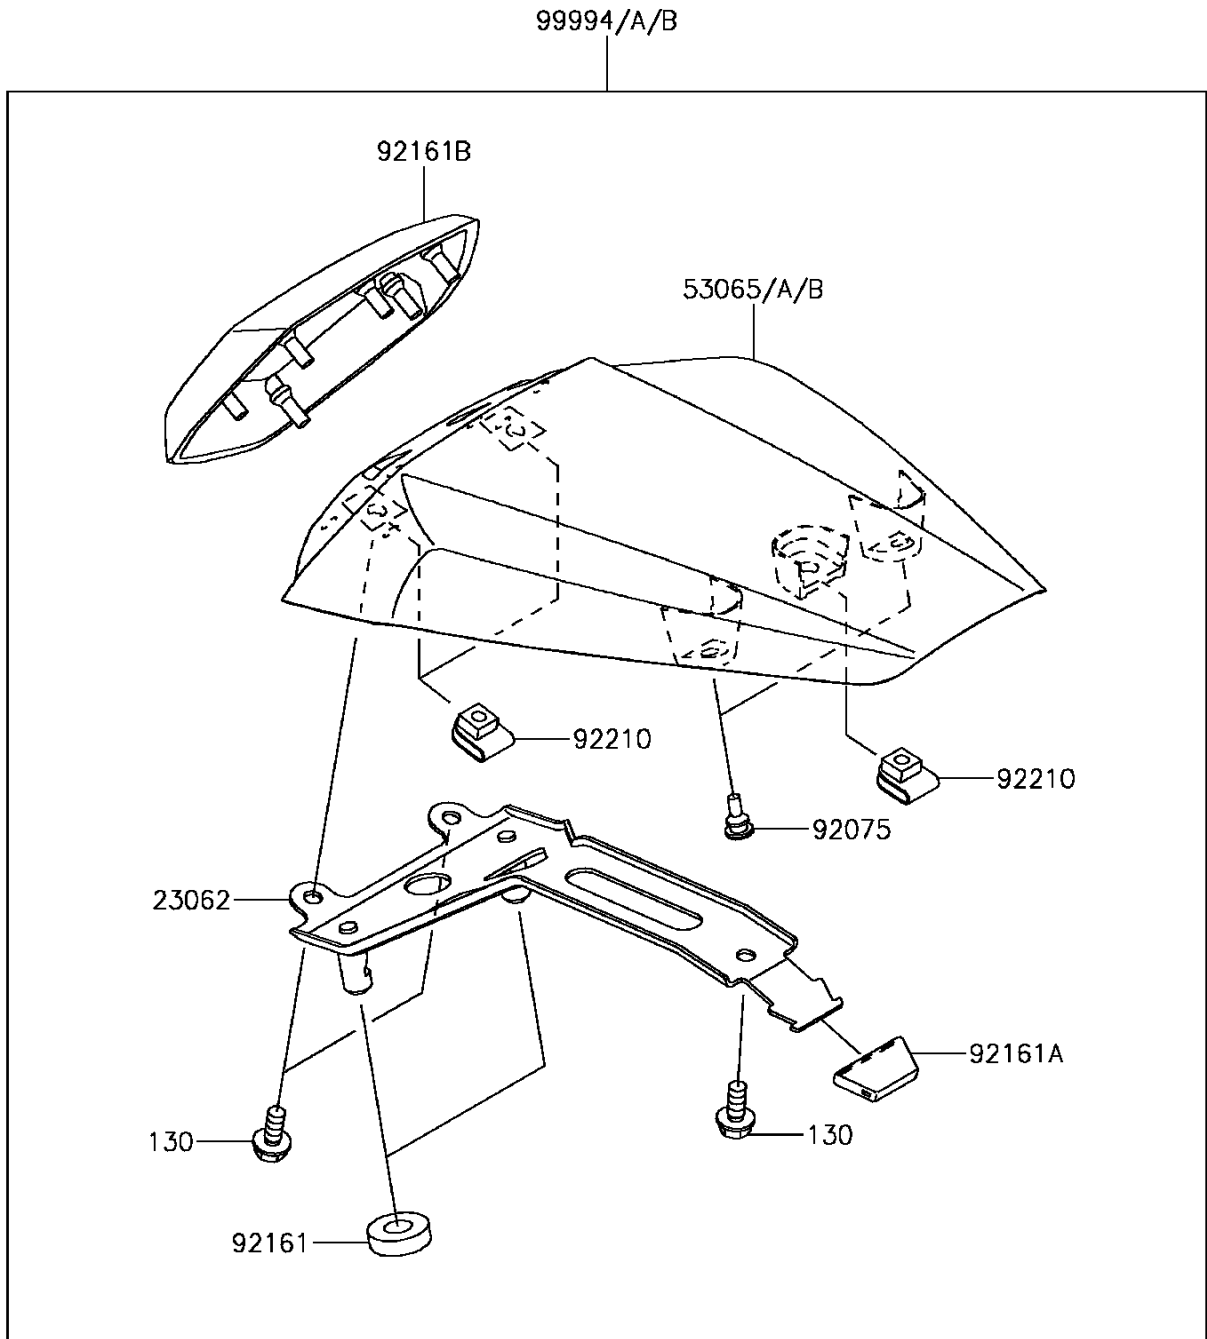

2016 Ninja® ZX™ -10R PARTS DIAGRAM

Accessory(Single Seat Cover)

F2910

2016 Ninja® ZX™-10R PARTS LIST

Accessory(Single Seat Cover)

ITEM NAME	PART NUMBER	QUANTITY
BOLT-FLANGED,6X14 (Ref # 130)	130BA0614	3
BRACKET-COMP (Ref # 23062)	23062-0861	1
COVER SEAT,M.M.C.GRAY (Ref # 53065)	53065-0038-51B	1
DAMPER,6X10X15 (Ref # 92075)	92075-1808	2
DAMPER (Ref # 92161)	92161-0174	2
DAMPER (Ref # 92161A)	92161-0629	1
DAMPER,SEAT PAD (Ref # 92161B)	92161-1812	1
NUT,6MM (Ref # 92210)	92210-0277	3
KIT,SINGLE SEAT COVER,GRAY (Ref # 99994)	99994-0667-51B	1