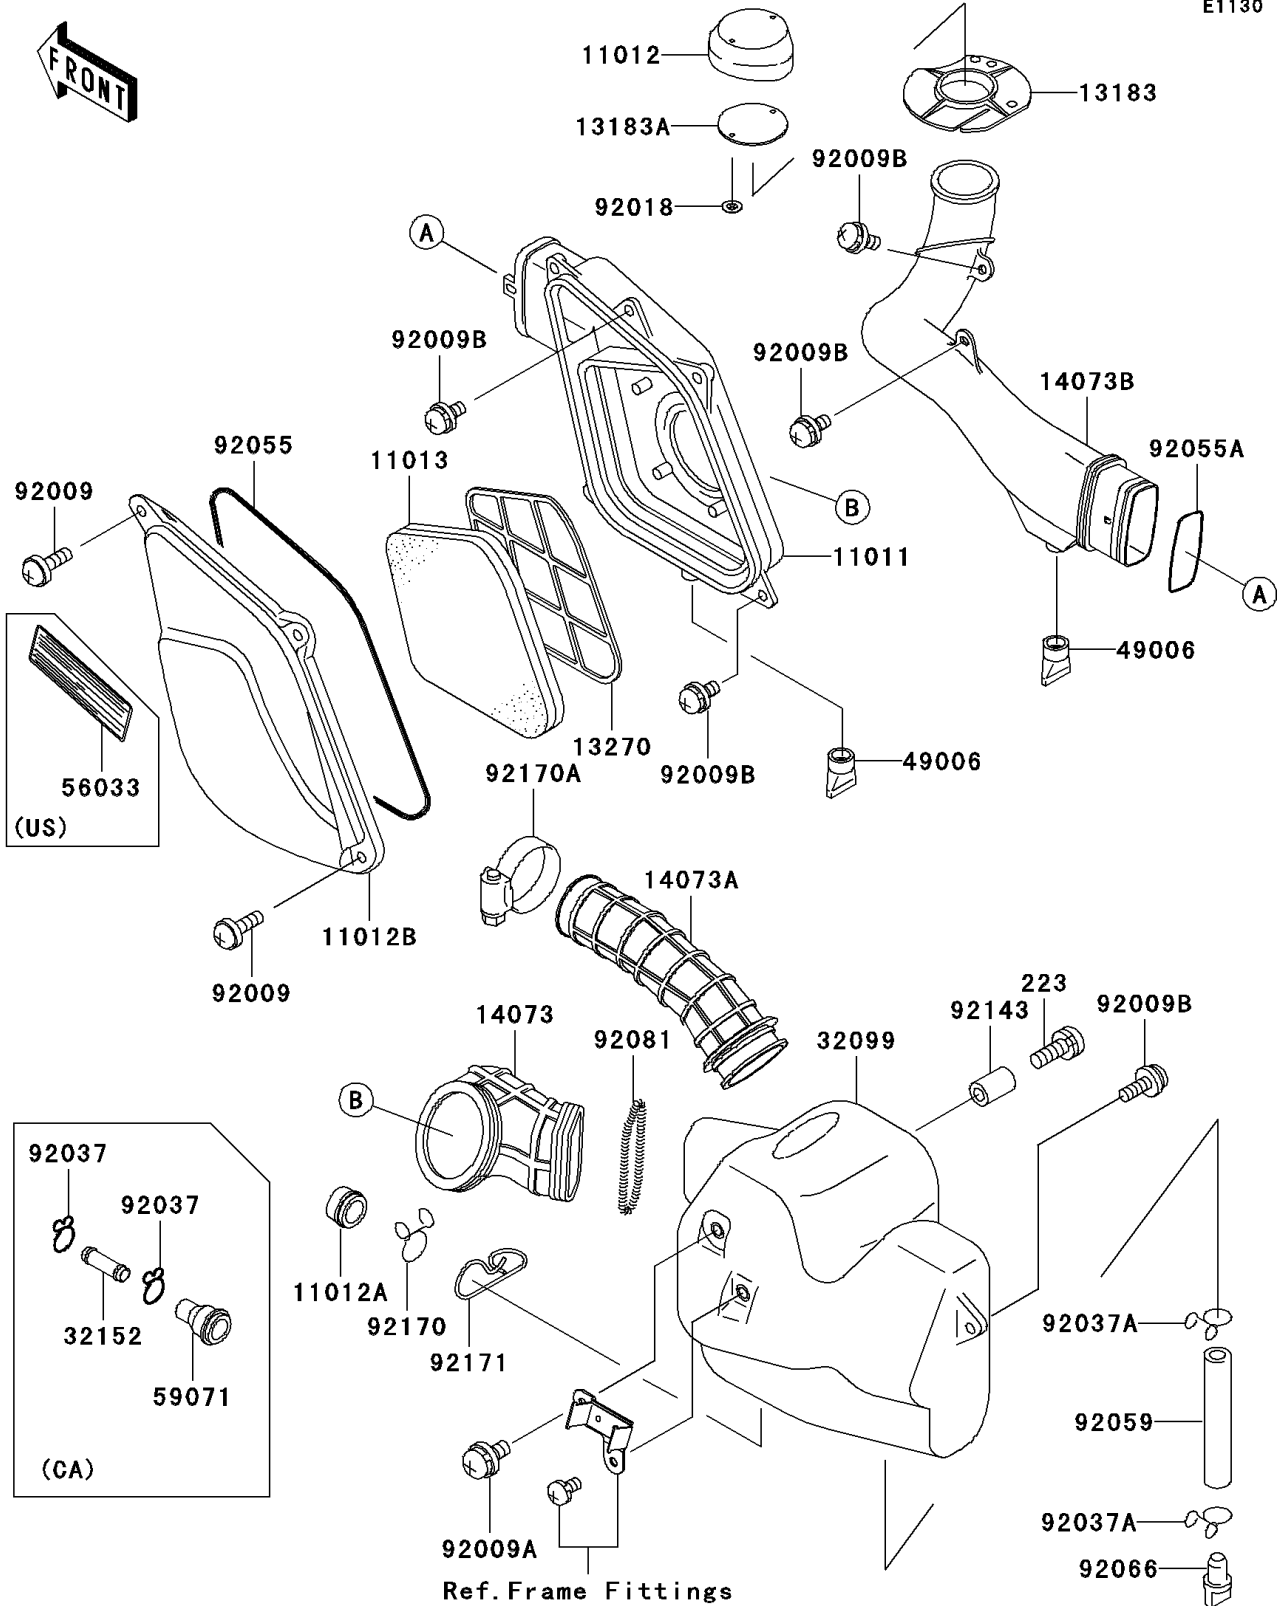

2001 Lakota Sport PARTS DIAGRAM

Air Cleaner

E1130

2001 Lakota Sport PARTS LIST

Air Cleaner

ITEM NAME	PART NUMBER	QUANTITY
SCREW-PAN-WS-CROS (Ref # 223)	223C0635	1
CASE-AIR FILTER (Ref # 11011)	11011-1442	1
CAP,SNORKL DUCT (Ref # 11012)	11012-1537	1
CAP,CAR FILTER (Ref # 11012B)	11012-1902	1
ELEMENT-AIR FILTER (Ref # 11013)	11013-1145	1
PLATE,SNORKL DUCT (Ref # 13183)	13183-1019	1
PLATE,SNORKL CAP (Ref # 13183A)	13183-1020	1
PLATE,ELEMENT (Ref # 13270)	13270-1317	1
DUCT,CHAMBER-AIRFILTER (Ref # 14073)	14073-1266	1
DUCT,AIR FILTER (Ref # 14073A)	14073-1611	1
DUCT,SNORKL (Ref # 14073B)	14073-1629	1
CASE,AIR CHAMBER (Ref # 32099)	32099-1155	1
BOOT (Ref # 49006)	49006-1292	2
SCREW,6X18,BLACK (Ref # 92009)	92009-1181	4
SCREW,6X14 (Ref # 92009A)	92009-1275	1
SCREW,6X16 (Ref # 92009B)	92009-1276	5
NUT,PUSH,3MM (Ref # 92018)	92018-005	2
CLAMP,TUBE (Ref # 92037A)	92037-147	2
RING-O,AIR FILTER CASE (Ref # 92055)	92055-1344	1
RING-O,57.3X3 (Ref # 92055A)	92055-1345	1
TUBE,7X10X100 (Ref # 92059)	92059-1736	1
PLUG,DRAIN (Ref # 92066)	92066-1211	1
SPRING,DUCT (Ref # 92081)	92081-1638	1
COLLAR (Ref # 92143)	92143-1046	1
CLAMP,TUBE (Ref # 92170)	92170-1445	1
CLAMP (Ref # 92170A)	92170-1674	1
CLAMP (Ref # 92171)	92171-1483	1
CAP,HEAD (Ref # 11012A)	11012-1544	1
PIPE (Ref # 32152)	32152-1567	1

2001 Lakota Sport PARTS LIST

Air Cleaner

ITEM NAME	PART NUMBER	QUANTITY
LABEL-MANUAL,MAINTENANCE (Ref # 56033)	56033-1079	1
JOINT (Ref # 59071)	59071-1168	1
CLAMP,FUEL TUBE (Ref # 92037)	92037-1271	2