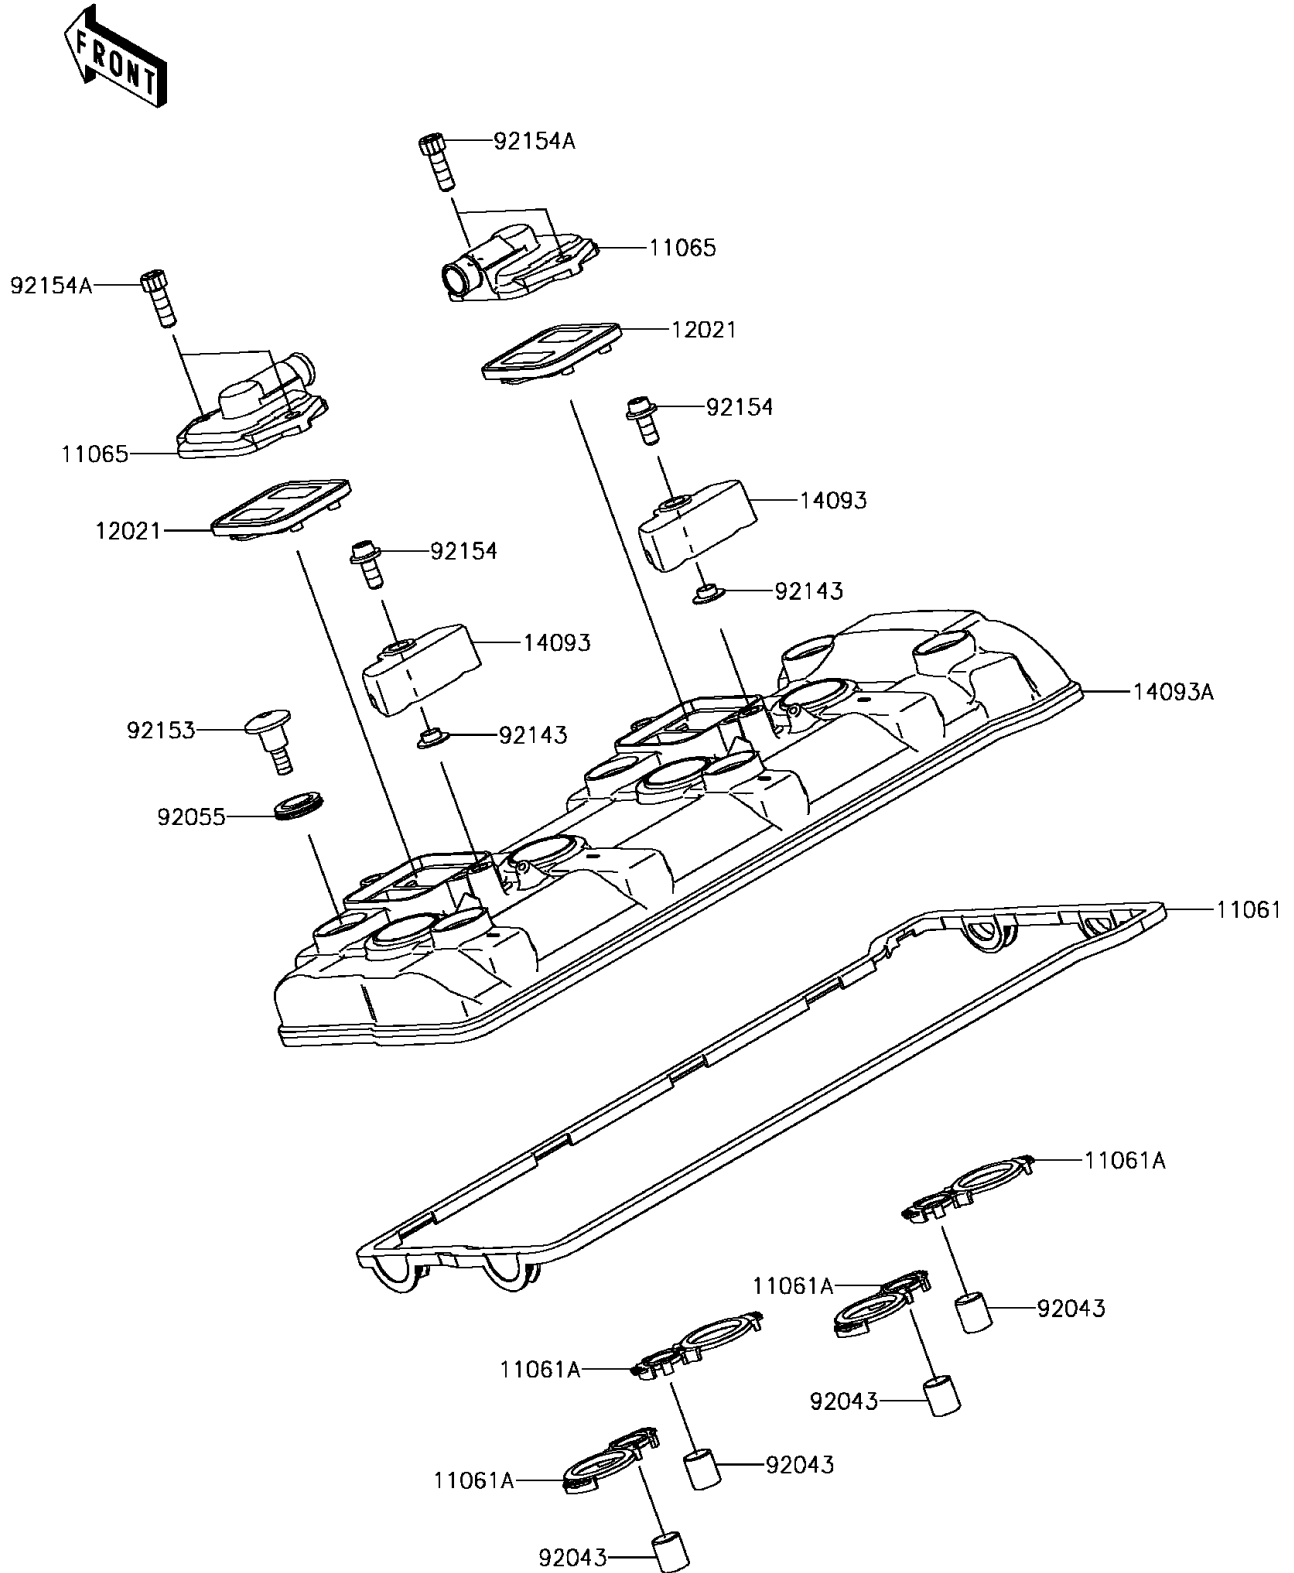

2016 Ninja ZX-10R ABS PARTS DIAGRAM

Cylinder Head Cover

E1112

2016 Ninja ZX-10R ABS PARTS LIST

Cylinder Head Cover

ITEM NAME	PART NUMBER	QUANTITY
GASKET,HEAD COVER (Ref # 11061)	11061-0436	1
GASKET,PLUG HOLE (Ref # 11061A)	11061-0437	4
CAP (Ref # 11065)	11065-0360	2
VALVE-ASSY-REED (Ref # 12021)	12021-0021	2
COVER (Ref # 14093)	14093-0291	2
COVER,HEAD (Ref # 14093A)	14093-0335	1
PIN,10.1X12X14 (Ref # 92043)	92043-4009	4
RING-O (Ref # 92055)	92055-0187	6
COLLAR (Ref # 92143)	92143-1331	2
BOLT,SOCKET,6X22.5 (Ref # 92153)	92153-1779	6
BOLT,SOCKET,6X14 (Ref # 92154)	92154-1460	2
BOLT,SOCKET,6X18 (Ref # 92154A)	92154-1832	4