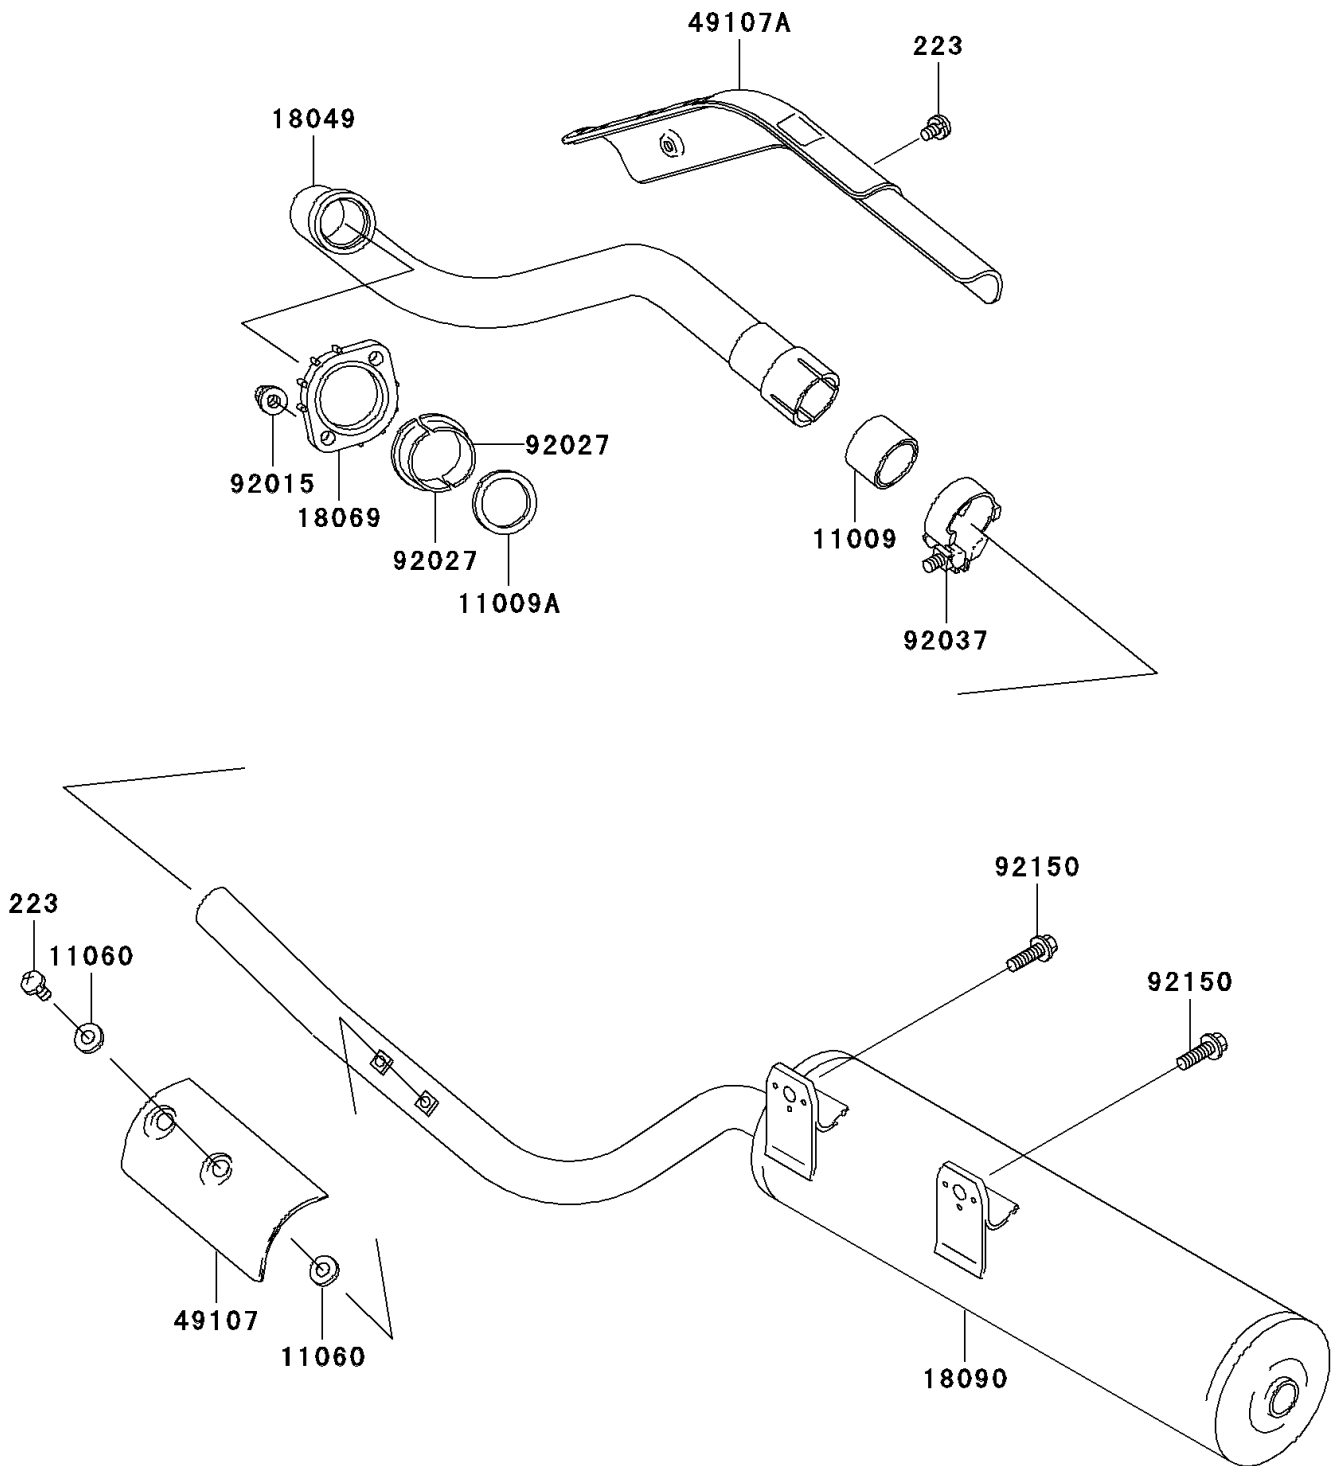

# 2001 Lakota Sport PARTS DIAGRAM

Muffler(s)

E1140

## 2001 Lakota Sport PARTS LIST

### Muffler(s)

ITEM NAME	PART NUMBER	QUANTITY
SCREW-PAN-WS-CROS (Ref # 223)	223R0610	4
GASKET,EXHAUST PIPE CONNECTING (Ref # 11009)	11009-1718	1
GASKET,EXHAUST PIPE HOLDER (Ref # 11009A)	11009-1866	1
GASKET,6.2X11.5X1.5 (Ref # 11060)	11060-1109	4
PIPE-EXHAUST (Ref # 18049)	18049-1702	1
HOLDER-EXHAUST PIPE (Ref # 18069)	18069-1014	1
BODY-COMP-MUFFLER (Ref # 18090)	18090-1401	1
COVER-EXHAUST PIPE,RR (Ref # 49107)	49107-1072	1
COVER-EXHAUST PIPE (Ref # 49107A)	49107-1082	1
NUT,8MM (Ref # 92015)	92015-1402	2
COLLAR,EXHAUST PIPE (Ref # 92027)	92027-264	2
CLAMP (Ref # 92037)	92037-1956	1
BOLT (Ref # 92150)	92150-1158	2