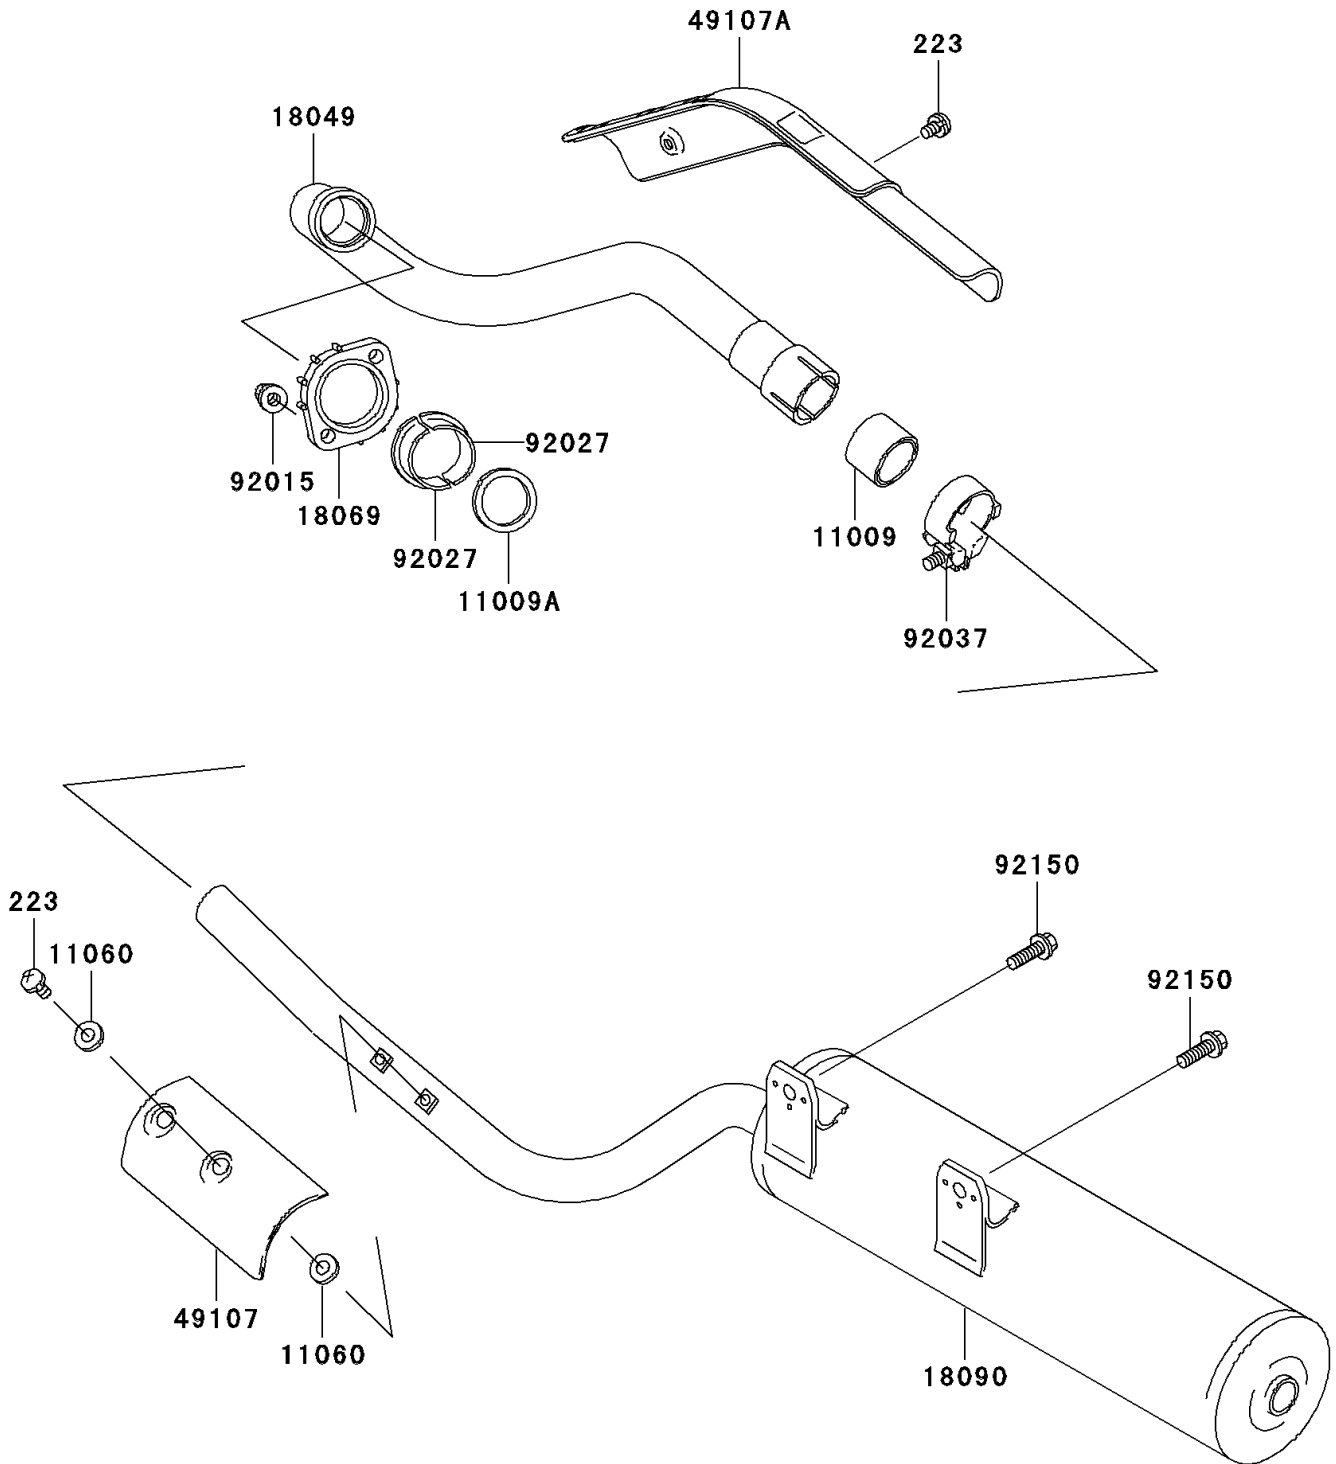

# 2001 Lakota Sport PARTS DIAGRAM

Muffler(s)

E1140

## 2001 Lakota Sport PARTS LIST

### Muffler(s)

ITEM NAME	PART NUMBER	QUANTITY
SCREW-PAN-WS-CROS (Ref # 223)	223R0610	4
GASKET,EXHAUST PIPE CONNECTING (Ref # 11009)	11009-1718	1
GASKET,EXHAUST PIPE HOLDER (Ref # 11009A)	11009-1866	1
GASKET,6.2X11.5X1.5 (Ref # 11060)	11060-1109	4
PIPE-EXHAUST (Ref # 18049)	18049-1702	1
HOLDER-EXHAUST PIPE (Ref # 18069)	18069-1014	1
BODY-COMP-MUFFLER (Ref # 18090)	18090-1401	1
COVER-EXHAUST PIPE,RR (Ref # 49107)	49107-1072	1
COVER-EXHAUST PIPE (Ref # 49107A)	49107-1082	1
NUT,8MM (Ref # 92015)	92015-1402	2
COLLAR,EXHAUST PIPE (Ref # 92027)	92027-264	2
CLAMP (Ref # 92037)	92037-1956	1
BOLT (Ref # 92150)	92150-1158	2