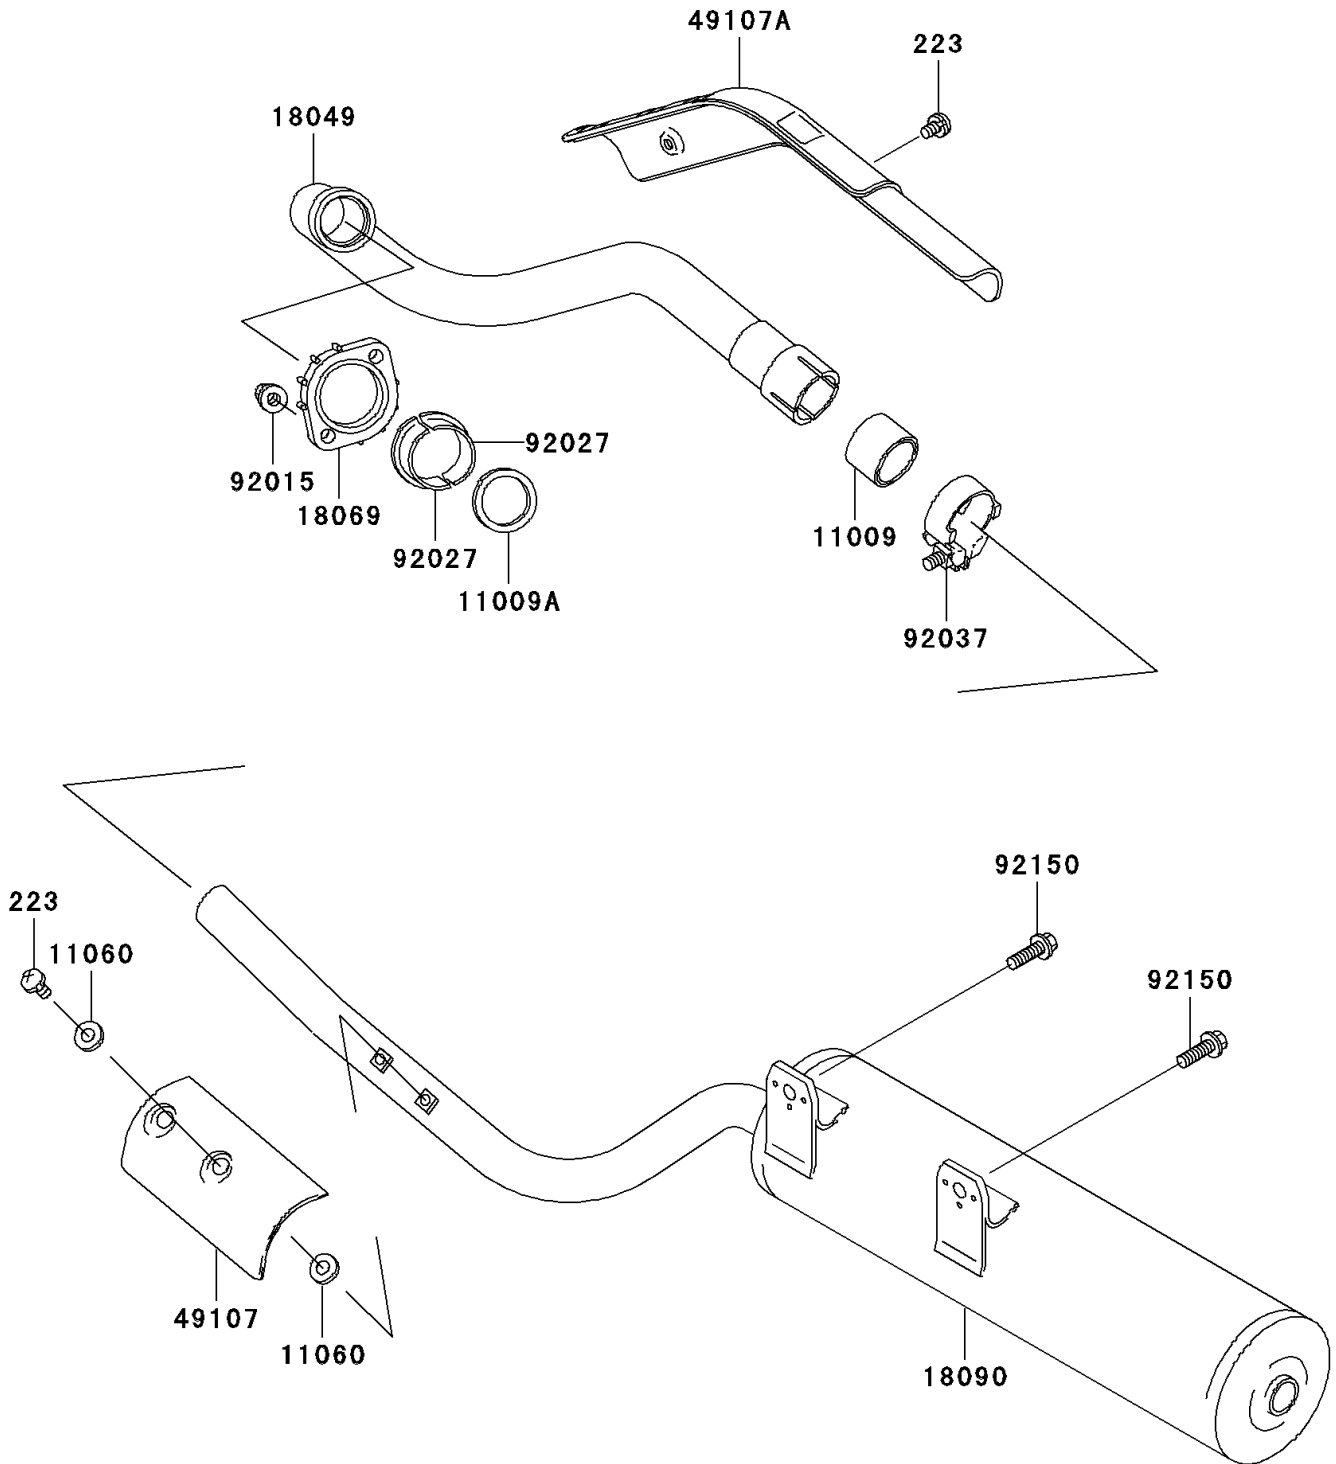

2003 Lakota Sport PARTS DIAGRAM

Muffler(s)

E1140

2003 Lakota Sport PARTS LIST

Muffler(s)

ITEM NAME	PART NUMBER	QUANTITY
SCREW-PAN-WS-CROS (Ref # 223)	223R0610	4
GASKET,EXHAUST PIPE CONNECTING (Ref # 11009)	11009-1718	1
GASKET,EXHAUST PIPE HOLDER (Ref # 11009A)	11009-1866	1
GASKET,6.2X11.5X1.5 (Ref # 11060)	11060-1109	4
PIPE-EXHAUST (Ref # 18049)	18049-1702	1
HOLDER-EXHAUST PIPE (Ref # 18069)	18069-1014	1
BODY-COMP-MUFFLER (Ref # 18090)	18090-1401	1
COVER-EXHAUST PIPE,RR (Ref # 49107)	49107-1072	1
COVER-EXHAUST PIPE (Ref # 49107A)	49107-1082	1
NUT,8MM (Ref # 92015)	92015-1402	2
COLLAR,EXHAUST PIPE (Ref # 92027)	92027-264	2
CLAMP (Ref # 92037)	92037-1956	1
BOLT (Ref # 92150)	92150-1158	2