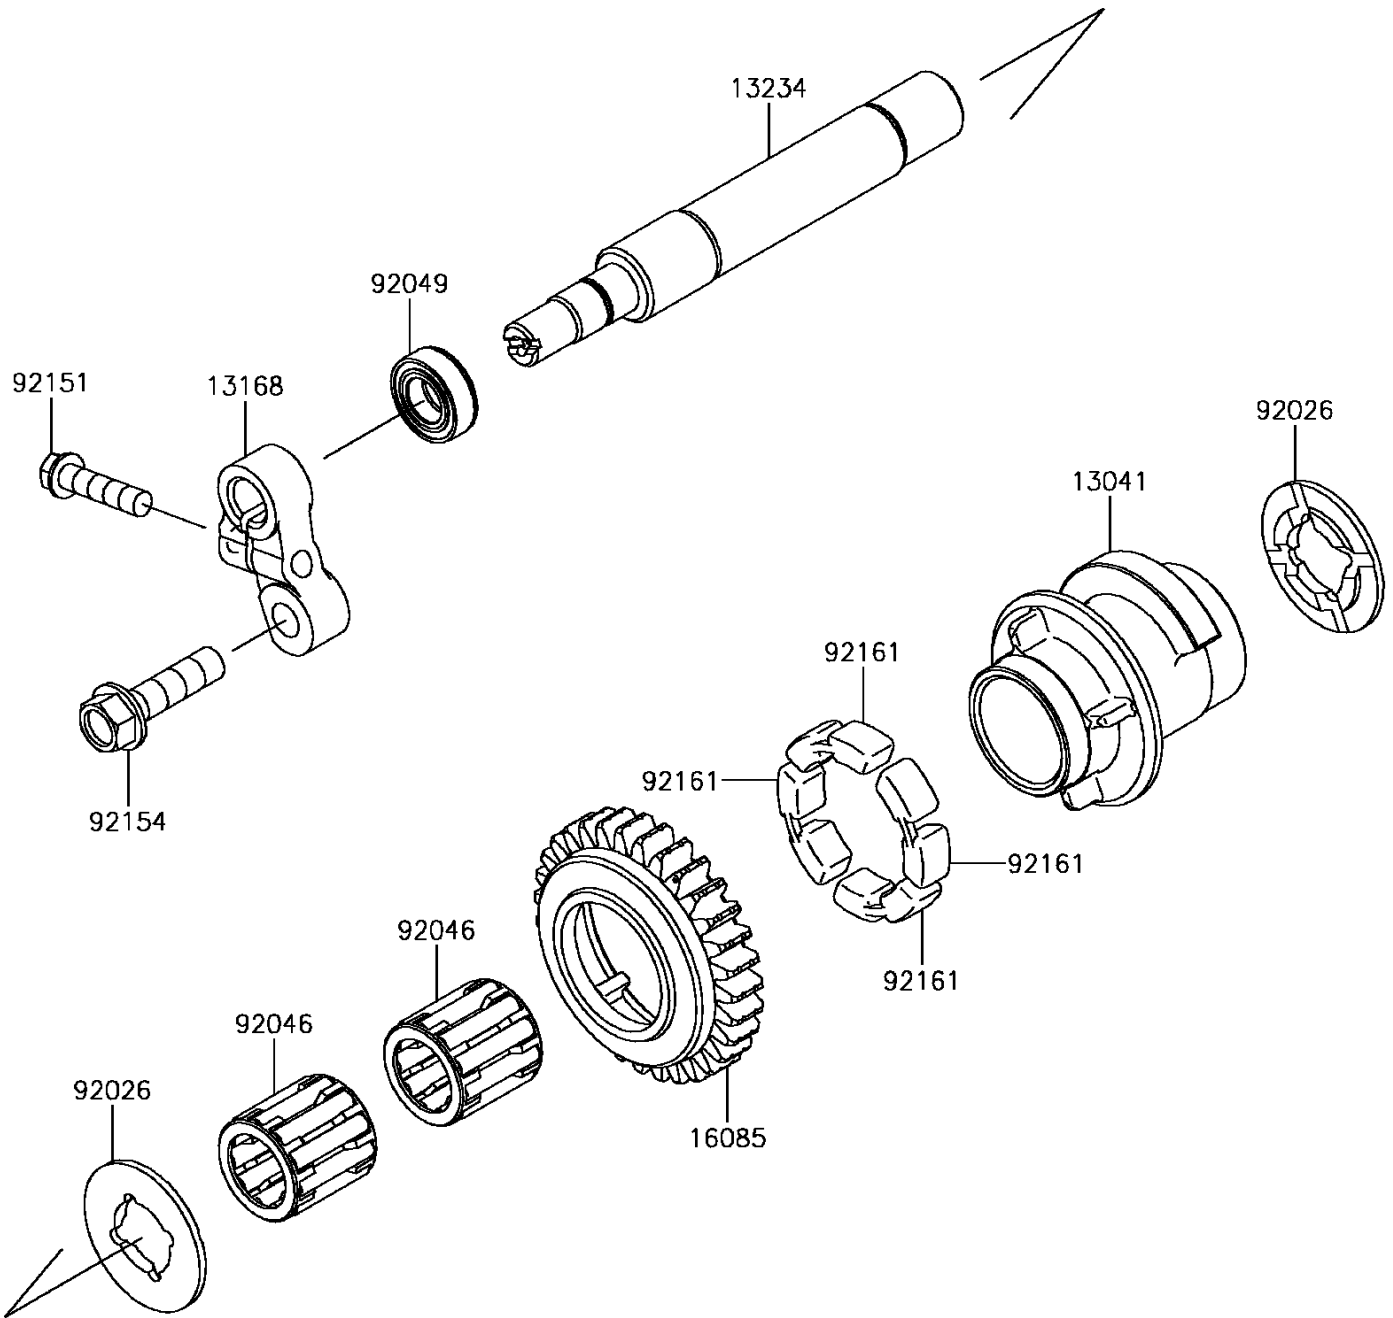

# 2017 Ninja ZX-10R ABS PARTS DIAGRAM

Balancer

E1323

## 2017 Ninja ZX-10R ABS PARTS LIST

### Balancer

ITEM NAME	PART NUMBER	QUANTITY
BALANCER (Ref # 13041)	13041-0047	1
LEVER, BACKLASH ADJUSTMENT (Ref # 13168)	13168-0831	1
SHAFT-COMP (Ref # 13234)	13234-0589	1
GEAR, BALANCER, 31T (Ref # 16085)	16085-0144	1
SPACER (Ref # 92026)	92026-0082	2
BEARING-NEEDLE (Ref # 92046)	92046-1266	2
SEAL-OIL (Ref # 92049)	92049-0720	1
BOLT, FLANGED-SMALL, 6X25 (Ref # 92151)	92151-1930	1
BOLT, FLANGED, 8X30 (Ref # 92154)	92154-1796	1
DAMPER (Ref # 92161)	92161-1055	4