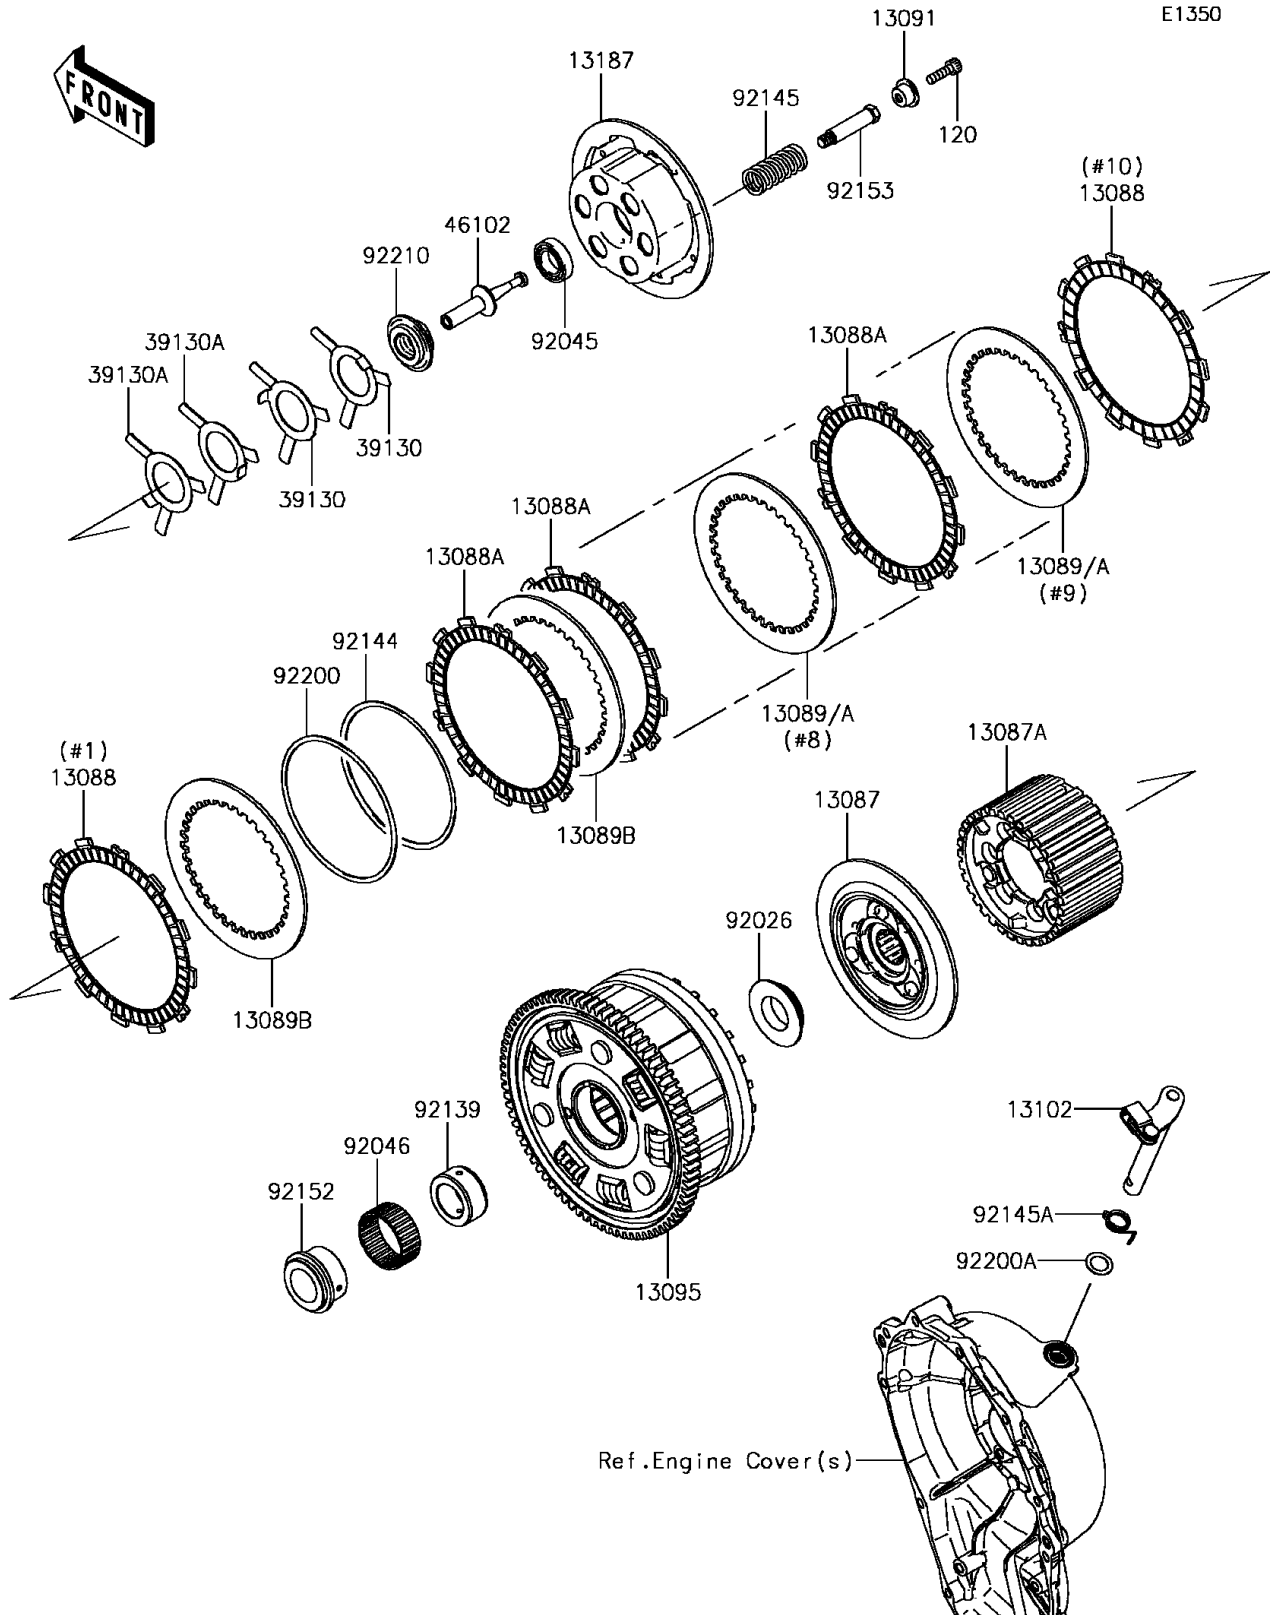

# 2016 Ninja ZX-10R ABS PARTS DIAGRAM

Clutch

# 2016 Ninja ZX-10R ABS PARTS LIST

Clutch

ITEM NAME	PART NUMBER	QUANTITY
-----------	-------------	----------