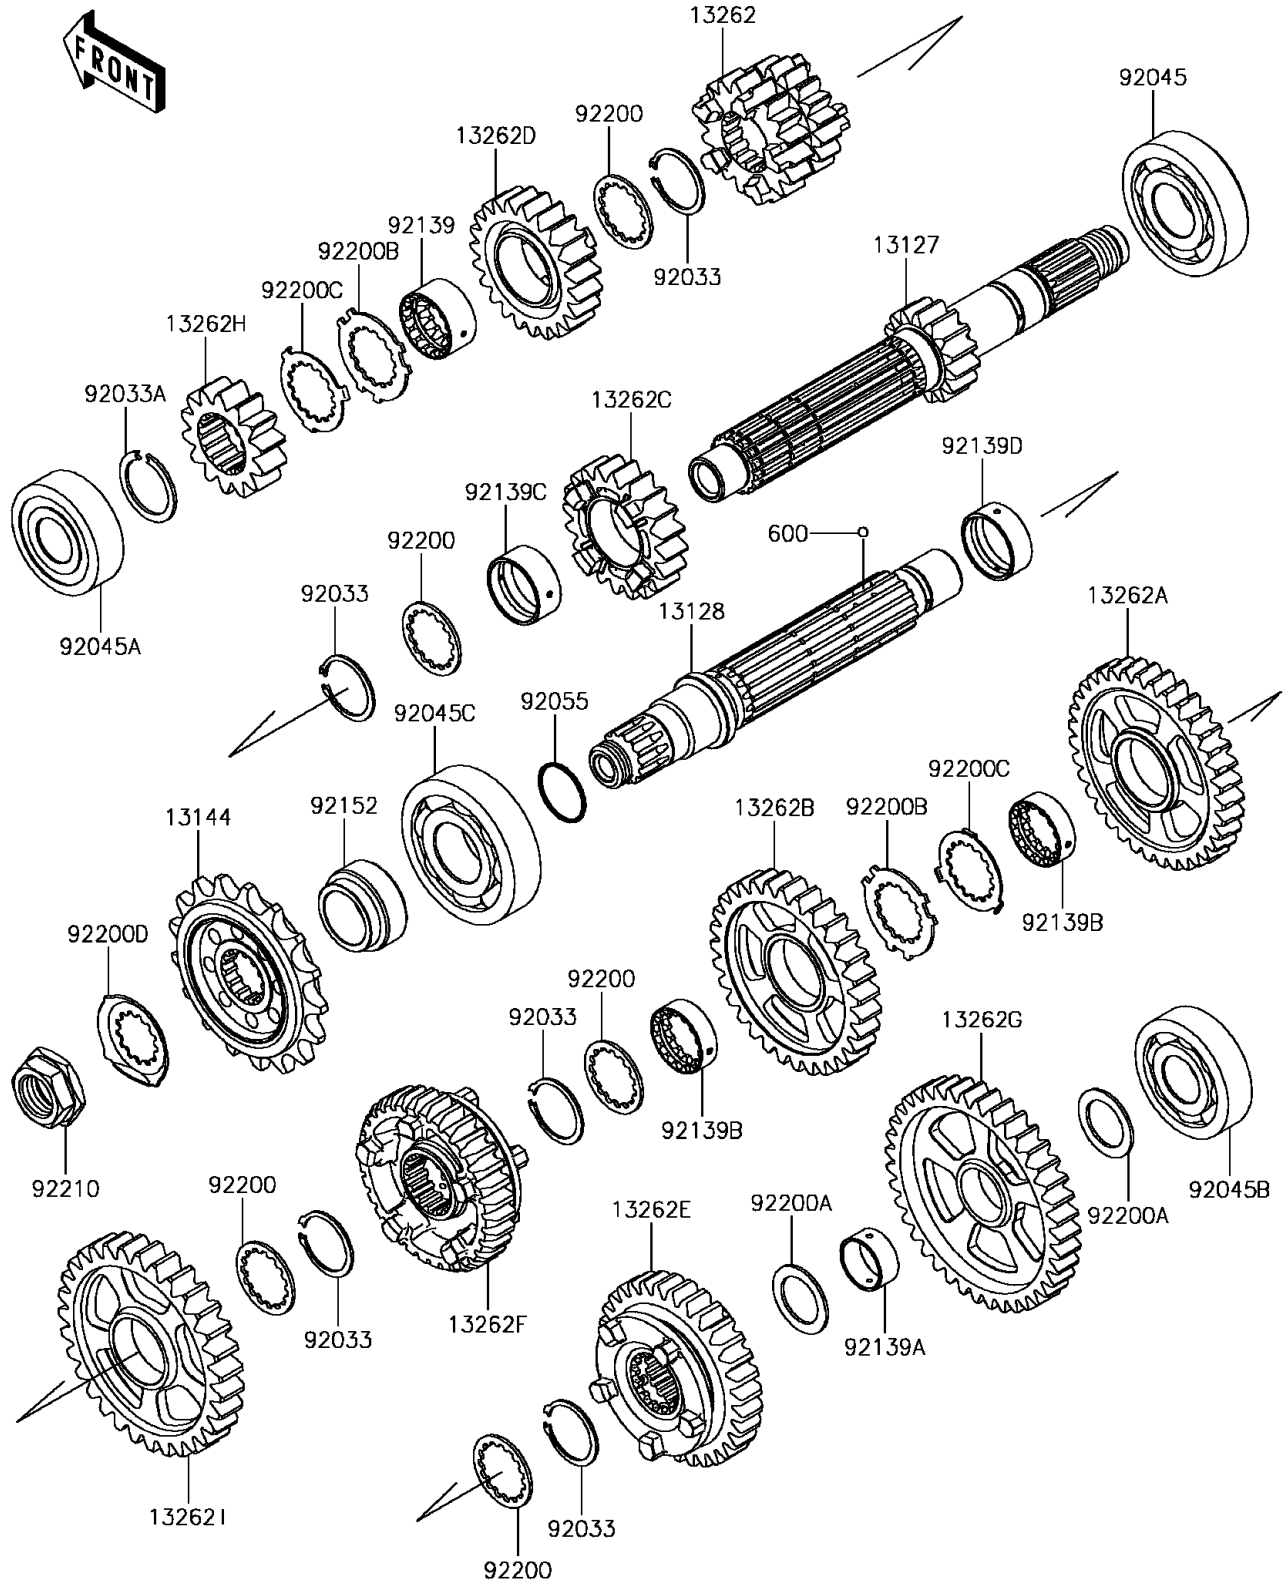

2017 Ninja ZX-10R ABS PARTS DIAGRAM

Transmission

E1361

2017 Ninja ZX-10R ABS PARTS LIST

Transmission

ITEM NAME	PART NUMBER	QUANTITY
BALL-STEEL,5/32 (Ref # 600)	600A0500	3
SHAFT-TRANSMISSION INPUT,15T (Ref # 13127)	13127-0671	1
SHAFT-TRANSMISSION OUTPUT (Ref # 13128)	13128-0670	1
SPROCKET-OUTPUT,17T,#525 (Ref # 13144)	13144-0004	1
GEAR,INPUT 3RD&4TH,18T&18T (Ref # 13262)	13262-1188	1
GEAR,OUTPUT 3RD,35T (Ref # 13262A)	13262-1192	1
GEAR,OUTPUT 4TH,31T (Ref # 13262B)	13262-1193	1
GEAR,INPUT 5TH,20T (Ref # 13262C)	13262-1203	1
GEAR,INPUT 6TH,23T (Ref # 13262D)	13262-1204	1
GEAR,OUTPUT 5TH,31T (Ref # 13262E)	13262-1205	1
GEAR,OUTPUT 6TH,32T (Ref # 13262F)	13262-1206	1
GEAR,OUTPUT LOW,39T (Ref # 13262G)	13262-1207	1
GEAR,INPUT 2ND,14T (Ref # 13262H)	13262-1210	1
GEAR,OUTPUT 2ND,31T (Ref # 13262I)	13262-1211	1
RING-SNAP,25.9X30.6X1.2 (Ref # 92033)	92033-1037	5
RING-SNAP,T=1.5 (Ref # 92033A)	92033-1249	1
BEARING-BALL,830045-5SH2 (Ref # 92045)	92045-0047	1
BEARING-BALL,DG2152RDDSH2 (Ref # 92045A)	92045-0048	1
BEARING-BALL,63/22LU (Ref # 92045B)	92045-0156	1
BEARING-BALL,63/28 (Ref # 92045C)	92045-1189	1
RING-O,21.5X1.5 (Ref # 92055)	92055-1293	1
BUSHING,GEAR,6TH IN (Ref # 92139)	92139-0036	1
BUSHING,GEAR,LOW OUT (Ref # 92139A)	92139-0038	1
BUSHING,25.0X31.0X9.4 (Ref # 92139B)	92139-0309	2
BUSHING,28.1X31.0X13.5 (Ref # 92139C)	92139-0324	1
BUSHING,28.1X31.0X11.5 (Ref # 92139D)	92139-0734	1
COLLAR (Ref # 92152)	92152-0885	1
WASHER,28.3X34.0X1.6 (Ref # 92200)	92200-0050	5
WASHER,22.1X32.0X1.4 (Ref # 92200A)	92200-0138	2

2017 Ninja ZX-10R ABS PARTS LIST

Transmission

ITEM NAME	PART NUMBER	QUANTITY
WASHER,25.8X40.5X1.5 (Ref # 92200B)	92200-1522	2
WASHER,25.2X37.0X1.0 (Ref # 92200C)	92200-1523	2
WASHER (Ref # 92200D)	92200-1720	1
NUT,20MM (Ref # 92210)	92210-0850	1