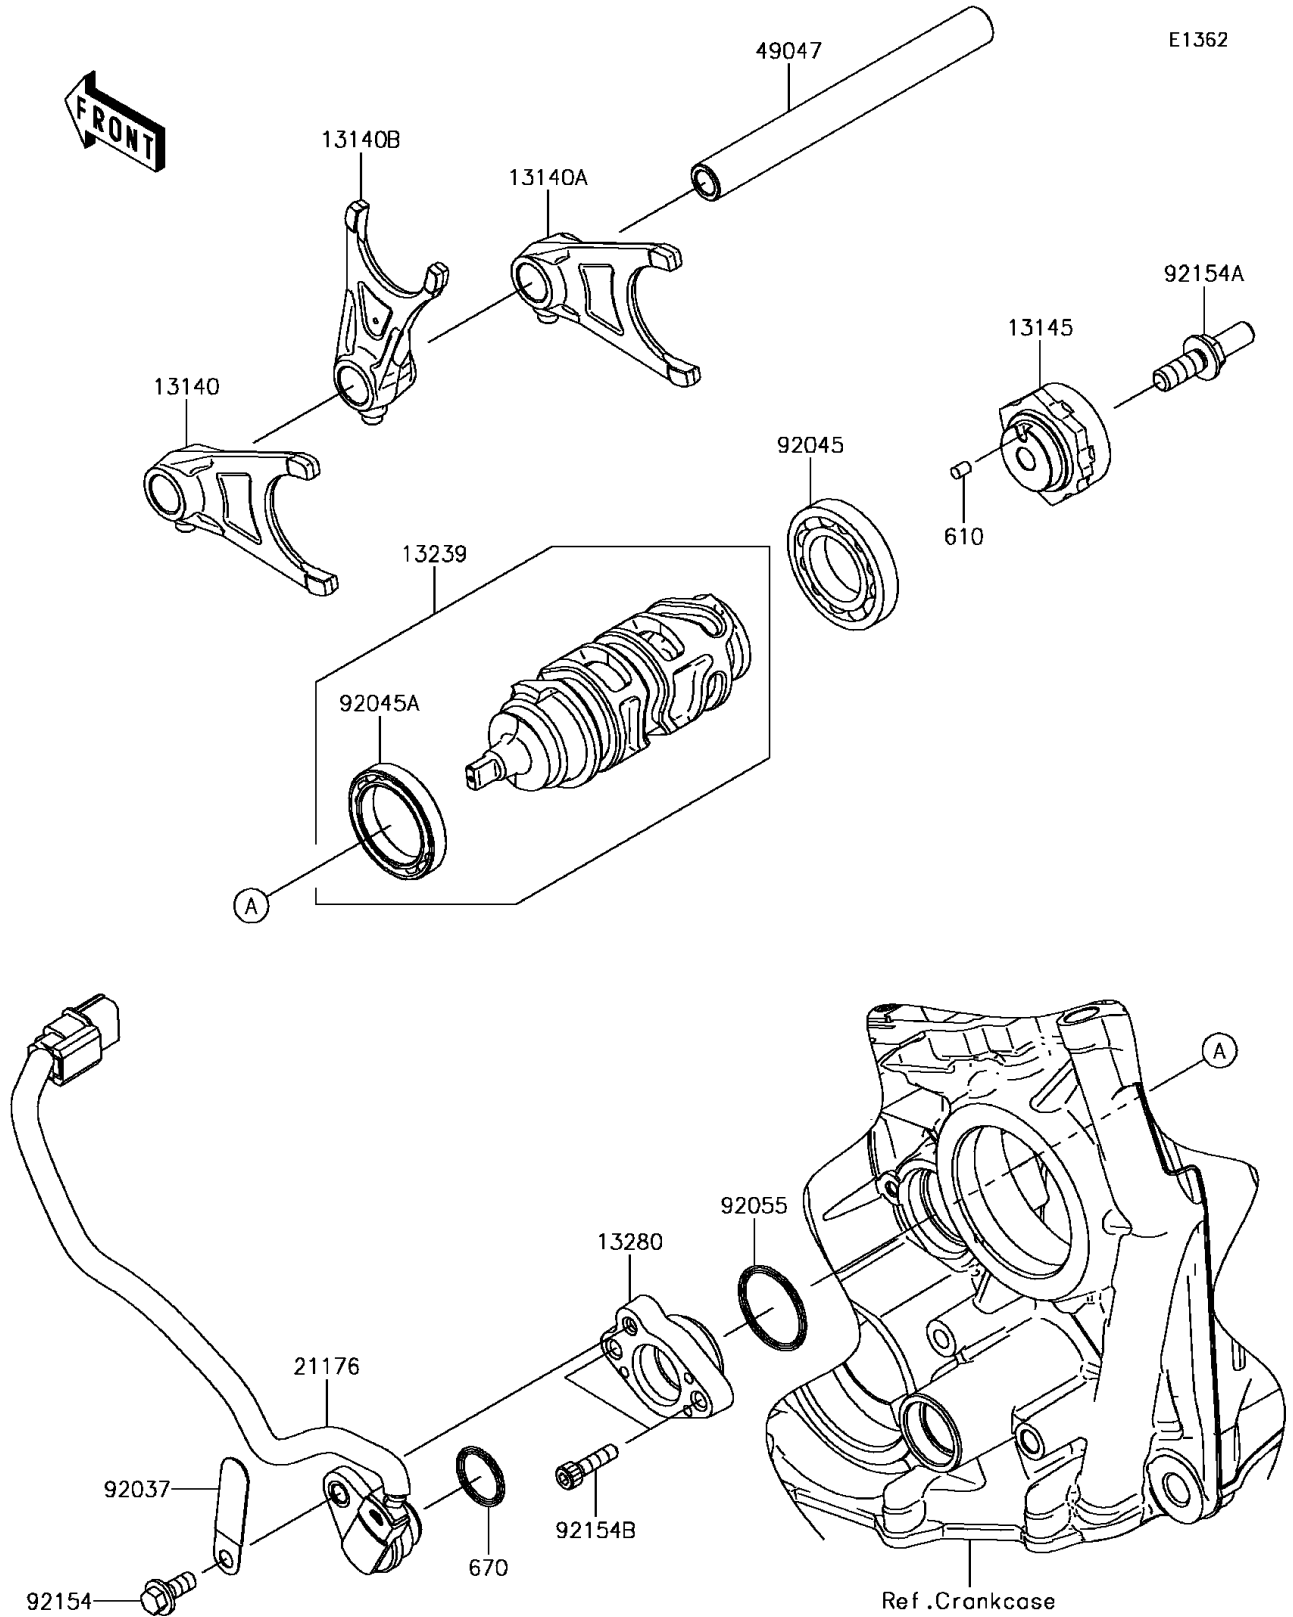

2016 Ninja ZX-10R ABS PARTS DIAGRAM

Gear Change Drum/Shift Fork(s)

2016 Ninja ZX-10R ABS PARTS LIST

Gear Change Drum/Shift Fork(s)

ITEM NAME	PART NUMBER	QUANTITY
ROLLER,4X6 (Ref # 610)	610A0406	1
O RING,18MM (Ref # 670)	670D2018	1
FORK-SHIFT,OUTPUT,LH (Ref # 13140)	13140-0064	1
FORK-SHIFT,OUTPUT,RH (Ref # 13140A)	13140-0065	1
FORK-SHIFT,INPUT,CNT (Ref # 13140B)	13140-0650	1
CAM-CHANGE DRUM (Ref # 13145)	13145-0051	1
DRUM-ASSY-CHANGE (Ref # 13239)	13239-0041	1
HOLDER,GEAR POSITION SENSOR (Ref # 13280)	13280-0846	1
SENSOR,GEAR POSITION (Ref # 21176)	21176-0820	1
ROD-SHIFT (Ref # 49047)	49047-0623	1
CLAMP,L=45 (Ref # 92037)	92037-1539	1
BEARING-BALL,16005 (Ref # 92045)	92045-1045	1
BEARING-BALL,6806 (Ref # 92045A)	92045-1152	1
RING-O,27.7X2.4 (Ref # 92055)	92055-091	1
BOLT,FLANGED,6X14 (Ref # 92154)	92154-1797	1
BOLT (Ref # 92154A)	92154-1883	1
BOLT,SOCKET,5X20 (Ref # 92154B)	92154-2084	2