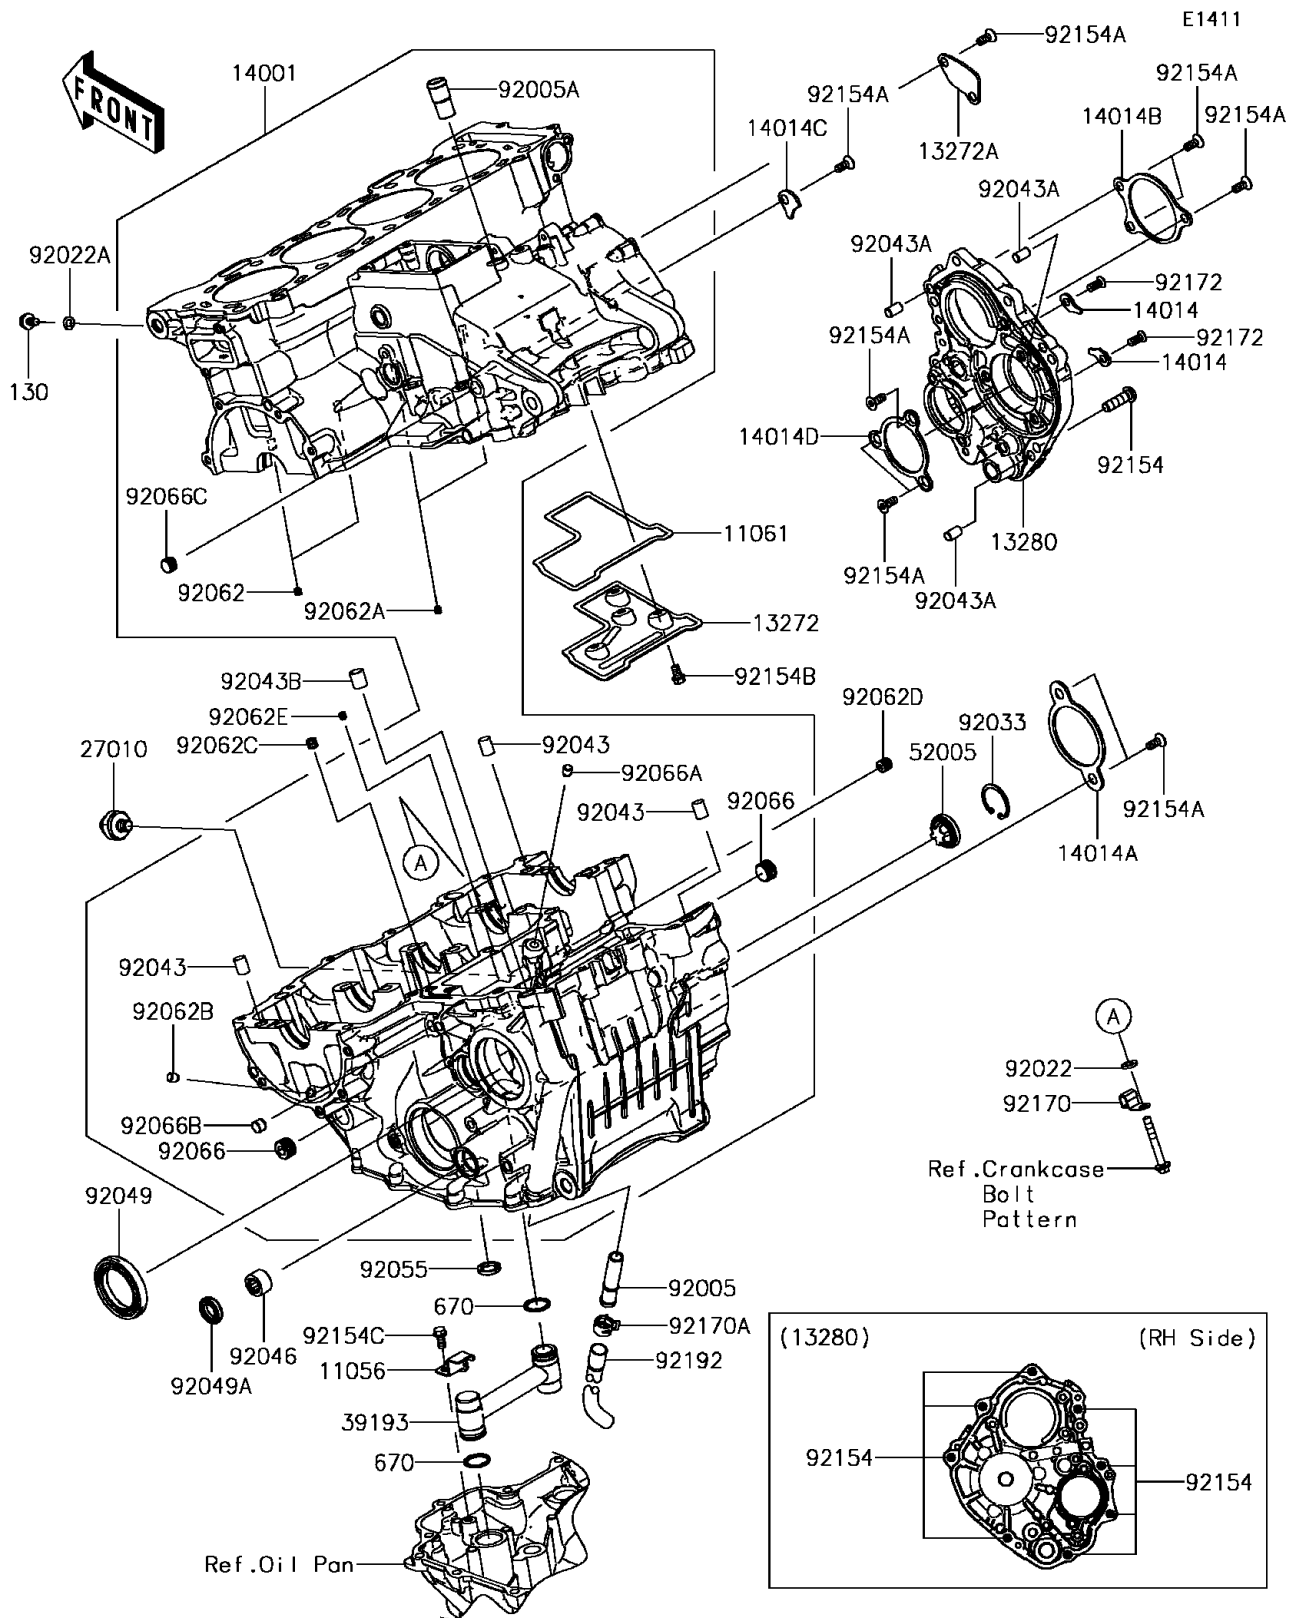

2016 Ninja ZX-10R ABS KRT Edition PARTS DIAGRAM

Crankcase

2016 Ninja ZX-10R ABS KRT Edition PARTS LIST

Crankcase

ITEM NAME	PART NUMBER	QUANTITY
BRACKET,OIL PIPE (Ref # 11056)	11056-0189	1
GASKET,BREATHER ROOM (Ref # 11061)	11061-0435	1
PLATE,BREATHER ROOM (Ref # 13272)	13272-0886	1
PLATE (Ref # 13272A)	13272-0887	1
HOLDER,TRANSMISSION (Ref # 13280)	13280-0859	1
SET-CRANKCASE (Ref # 14001)	14001-0656	1
PLATE-POSITION (Ref # 14014)	14014-0042	2
PLATE-POSITION (Ref # 14014A)	14014-0044	1
PLATE-POSITION (Ref # 14014B)	14014-0046	1
PLATE-POSITION (Ref # 14014C)	14014-0559	1
PLATE-POSITION (Ref # 14014D)	14014-0560	1
SWITCH,OIL PRESSURE (Ref # 27010)	27010-1313	1
PIPE-OIL (Ref # 39193)	39193-0061	1
GAUGE (Ref # 52005)	52005-1120	1
FITTING (Ref # 92005)	92005-0126	1
FITTING,BREATHER (Ref # 92005A)	92005-1238	1
WASHER,6.5X13X2.0 (Ref # 92022)	92022-1523	1
WASHER,6.2X11X1 (Ref # 92022A)	92022-304	1
RING-SNAP (Ref # 92033)	92033-1305	1
PIN,10X14 (Ref # 92043)	92043-1506	3
PIN,8X14 (Ref # 92043A)	92043-1567	3
PIN,10.1X12X14 (Ref # 92043B)	92043-4009	1
BEARING-NEEDLE,HK1412FM (Ref # 92046)	92046-0043	1
SEAL-OIL,TC38 57 8 (Ref # 92049)	92049-0068	1
SEAL-OIL,TC14245 (Ref # 92049A)	92049-1520	1
RING-O (Ref # 92055)	92055-0211	1
NOZZLE (Ref # 92062)	92062-0004	2
NOZZLE (Ref # 92062A)	92062-0010	2
NOZZLE (Ref # 92062B)	92062-0012	1