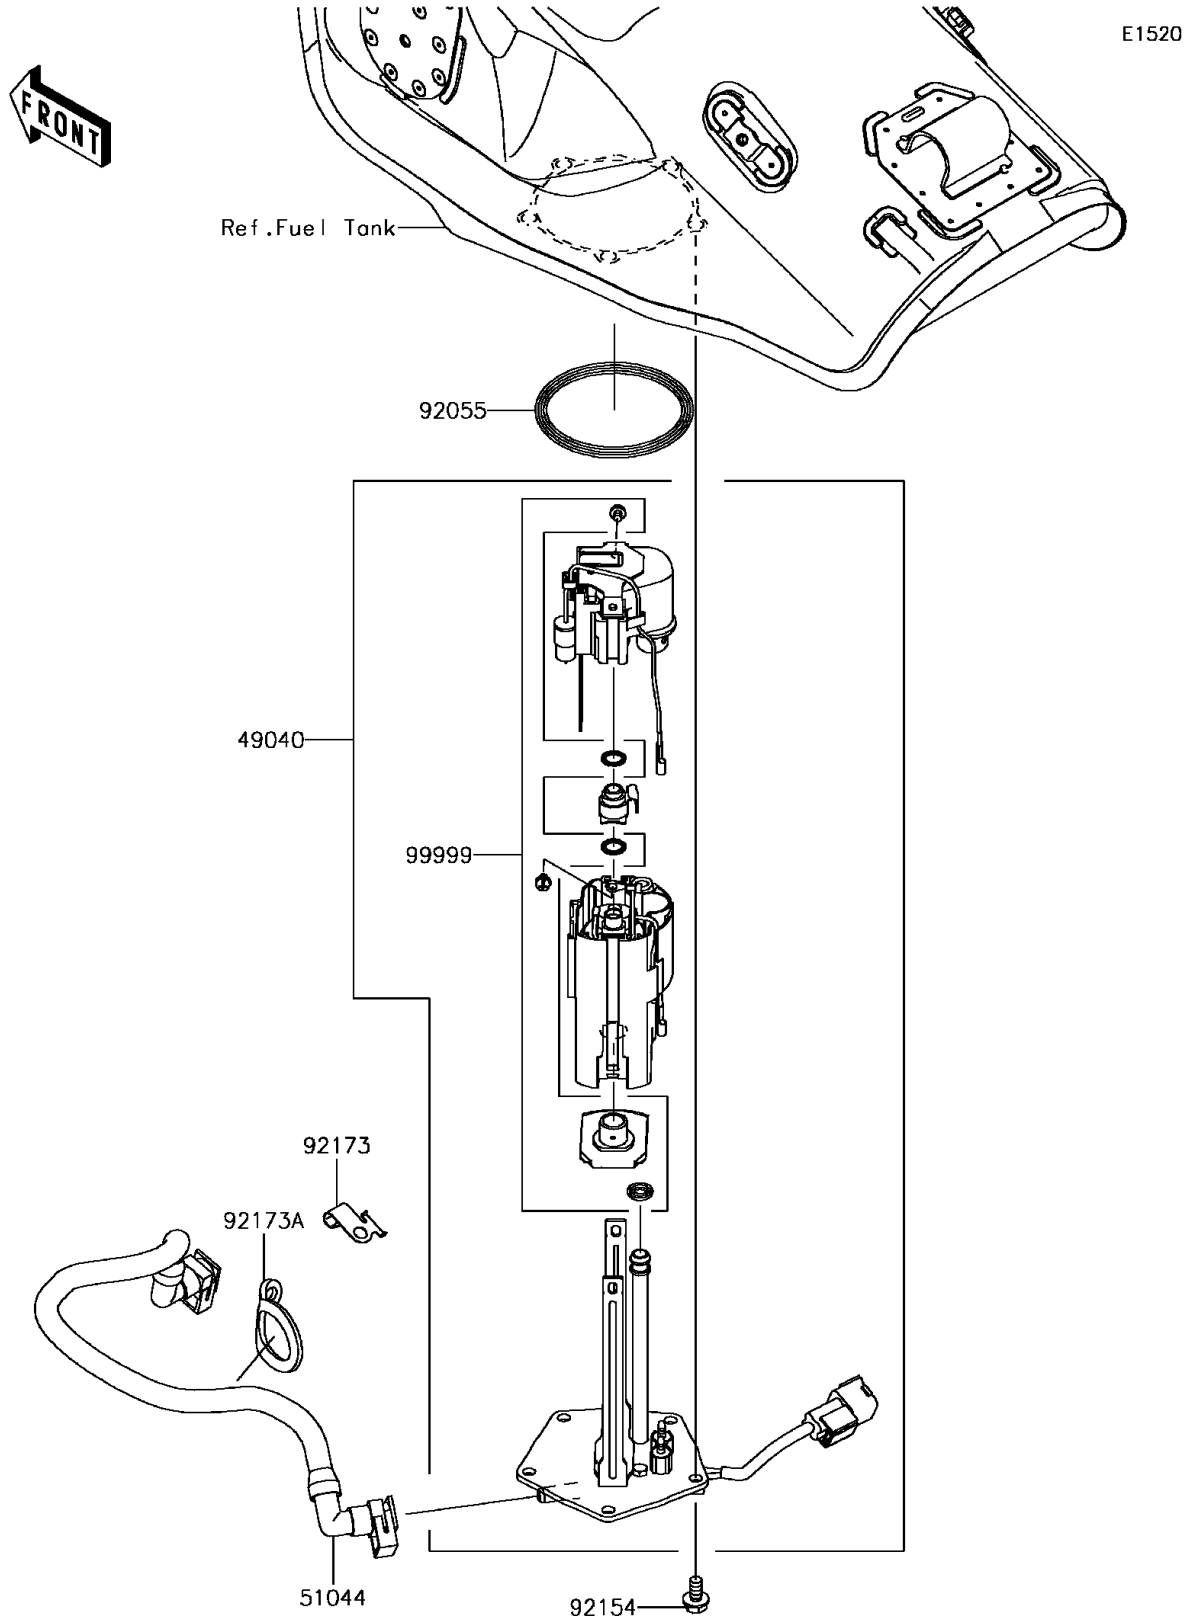

2017 Ninja ZX-10R ABS KRT Edition PARTS DIAGRAM

Fuel Pump

2017 Ninja ZX-10R ABS KRT Edition PARTS LIST

Fuel Pump

ITEM NAME	PART NUMBER	QUANTITY
PUMP-FUEL (Ref # 49040)	49040-0750	1
TUBE-ASSY,FUEL (Ref # 51044)	51044-0118	1
RING-O,70.6X5.7 (Ref # 92055)	92055-0210	1
BOLT,FLANGED,6X12 (Ref # 92154)	92154-1848	5
CLAMP (Ref # 92173)	92173-0831	1
CLAMP (Ref # 92173A)	92173-0832	1
KIT,FUEL FILTER (Ref # 99999)	99999-0521	1