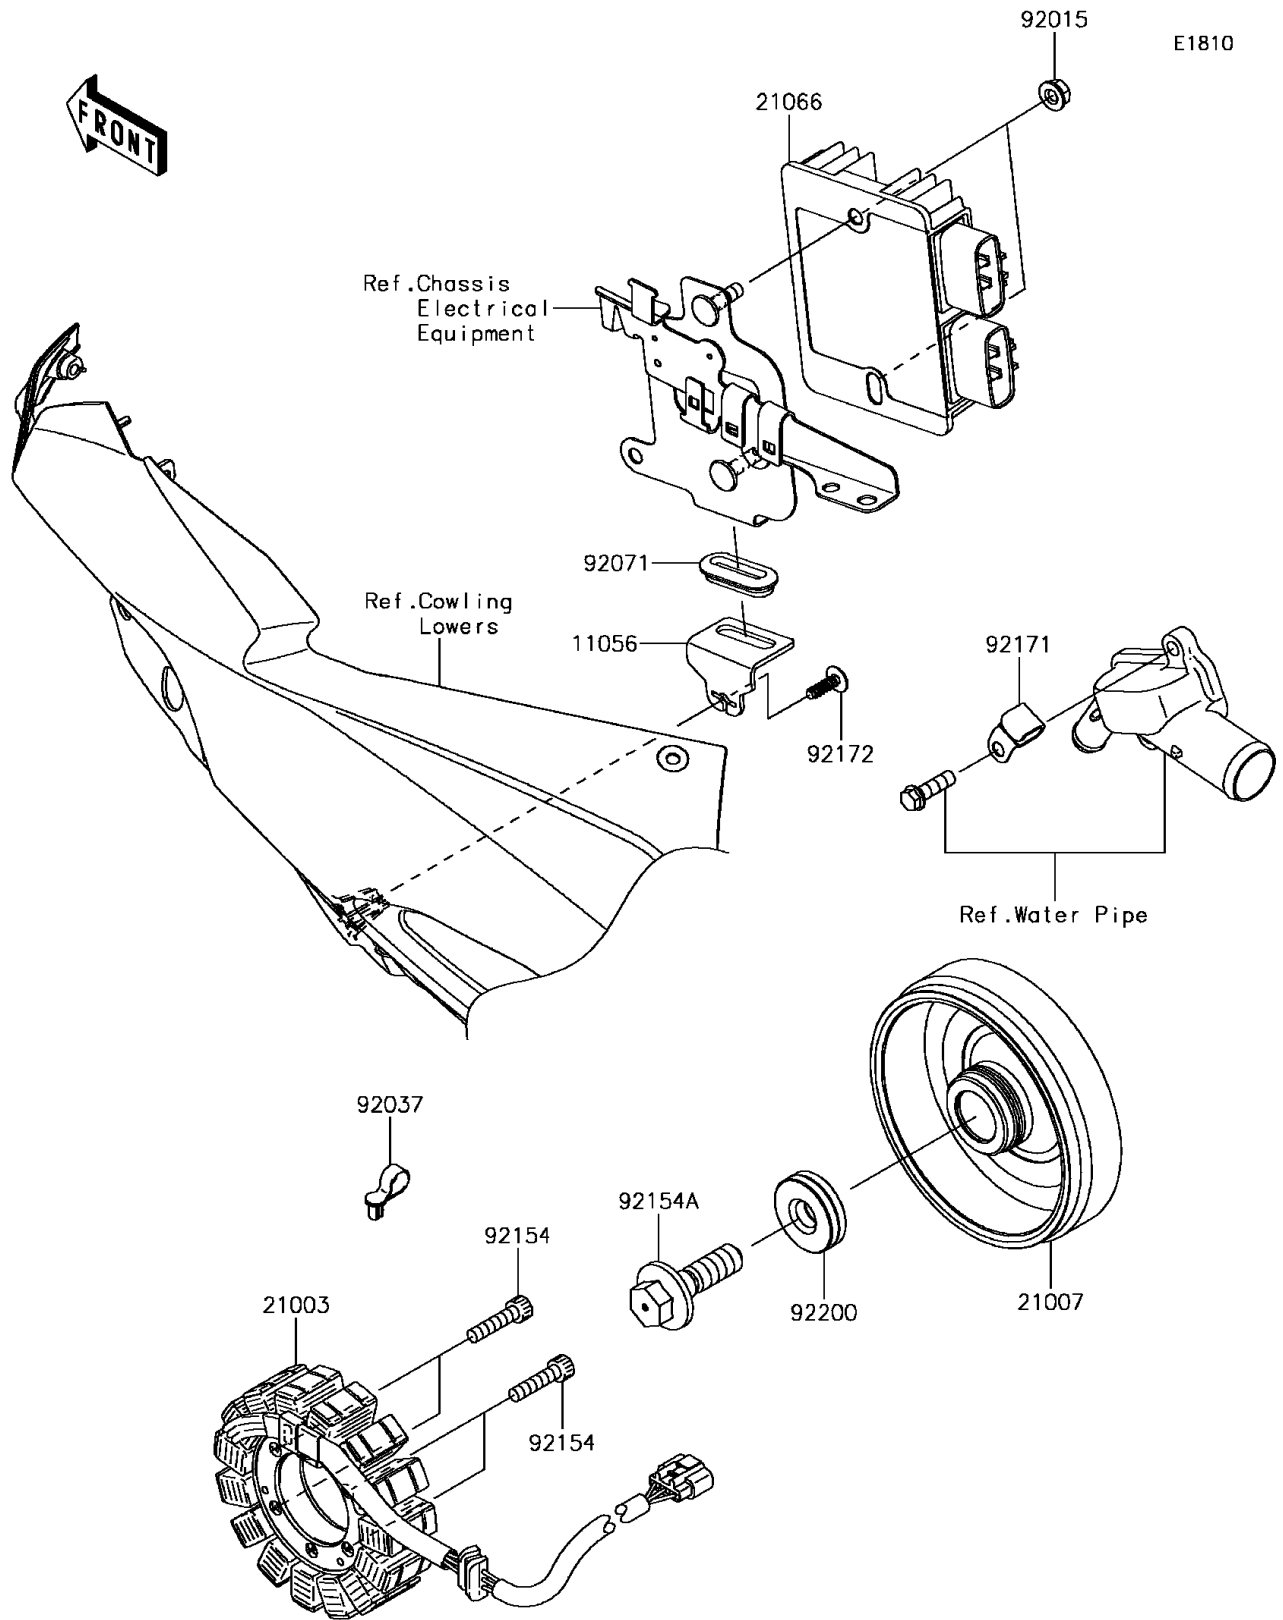

2017 Ninja ZX-10R ABS PARTS DIAGRAM

Generator

2017 Ninja ZX-10R ABS PARTS LIST

Generator

ITEM NAME	PART NUMBER	QUANTITY
BRACKET,REGULATOR (Ref # 11056)	11056-7812	1
STATOR (Ref # 21003)	21003-0107	1
ROTOR (Ref # 21007)	21007-0591	1
REGULATOR-VOLTAGE (Ref # 21066)	21066-0748	1
NUT,FLANGED,6MM (Ref # 92015)	92015-1367	2
CLAMP,SPEED,L=43 (Ref # 92037)	92037-1290	1
GROMMET (Ref # 92071)	92071-1187	1
BOLT,SOCKET,6X25 (Ref # 92154)	92154-0477	4
BOLT,12X40 (Ref # 92154A)	92154-1944	1
CLAMP (Ref # 92171)	92171-0534	1
SCREW,TAPPING,5X16 (Ref # 92172)	92172-0175	1
WASHER,12X34X9 (Ref # 92200)	92200-0369	1