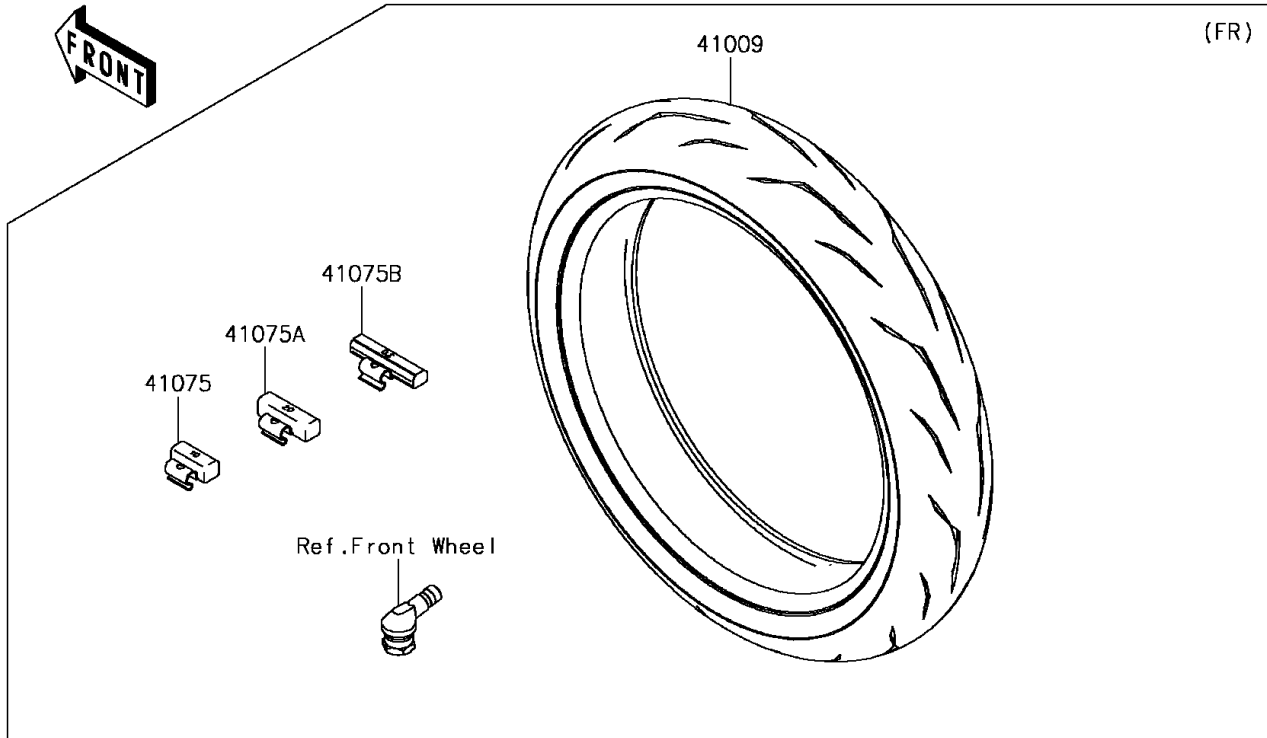

# 2016 Ninja ZX-10R ABS PARTS DIAGRAM

Tires

F2210

## 2016 Ninja ZX-10R ABS PARTS LIST

### Tires

ITEM NAME	PART NUMBER	QUANTITY
TIRE,FR,120/70ZR17(58W),RS10F (Ref # 41009)	41009-0726	1
TIRE,RR,190/55ZR17(75W),RS10 (Ref # 41009A)	41009-0727	1
BALANCER-WHEEL,10G,SILVER (Ref # 41075)	41075-0007	AR
BALANCER-WHEEL,20G,SILVER (Ref # 41075A)	41075-0008	AR
BALANCER-WHEEL,30G,SILVER (Ref # 41075B)	41075-0009	AR