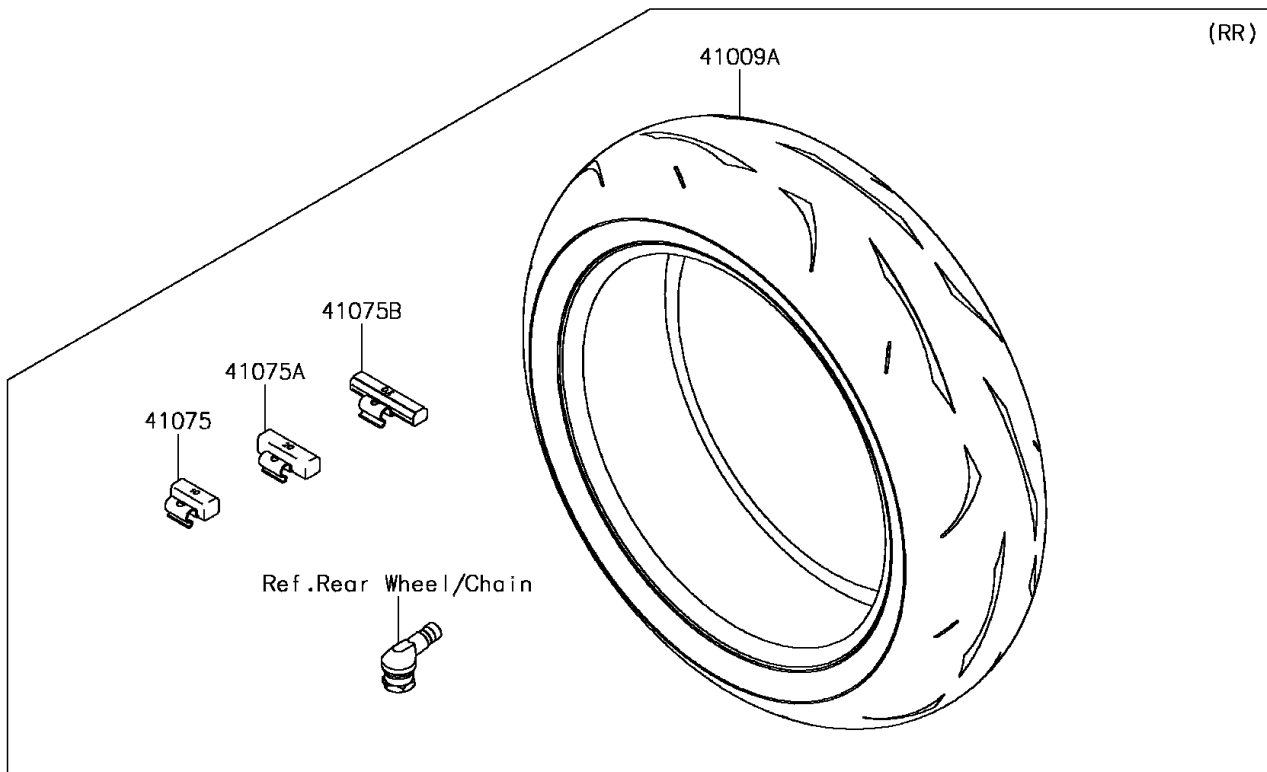

# 2016 Ninja ZX-10R ABS PARTS DIAGRAM

Tires

F2210

## 2016 Ninja ZX-10R ABS PARTS LIST

### Tires

ITEM NAME	PART NUMBER	QUANTITY
TIRE,FR,120/70ZR17(58W),RS10F (Ref # 41009)	41009-0726	1
TIRE,RR,190/55ZR17(75W),RS10 (Ref # 41009A)	41009-0727	1
BALANCER-WHEEL,10G,SILVER (Ref # 41075)	41075-0007	AR
BALANCER-WHEEL,20G,SILVER (Ref # 41075A)	41075-0008	AR
BALANCER-WHEEL,30G,SILVER (Ref # 41075B)	41075-0009	AR