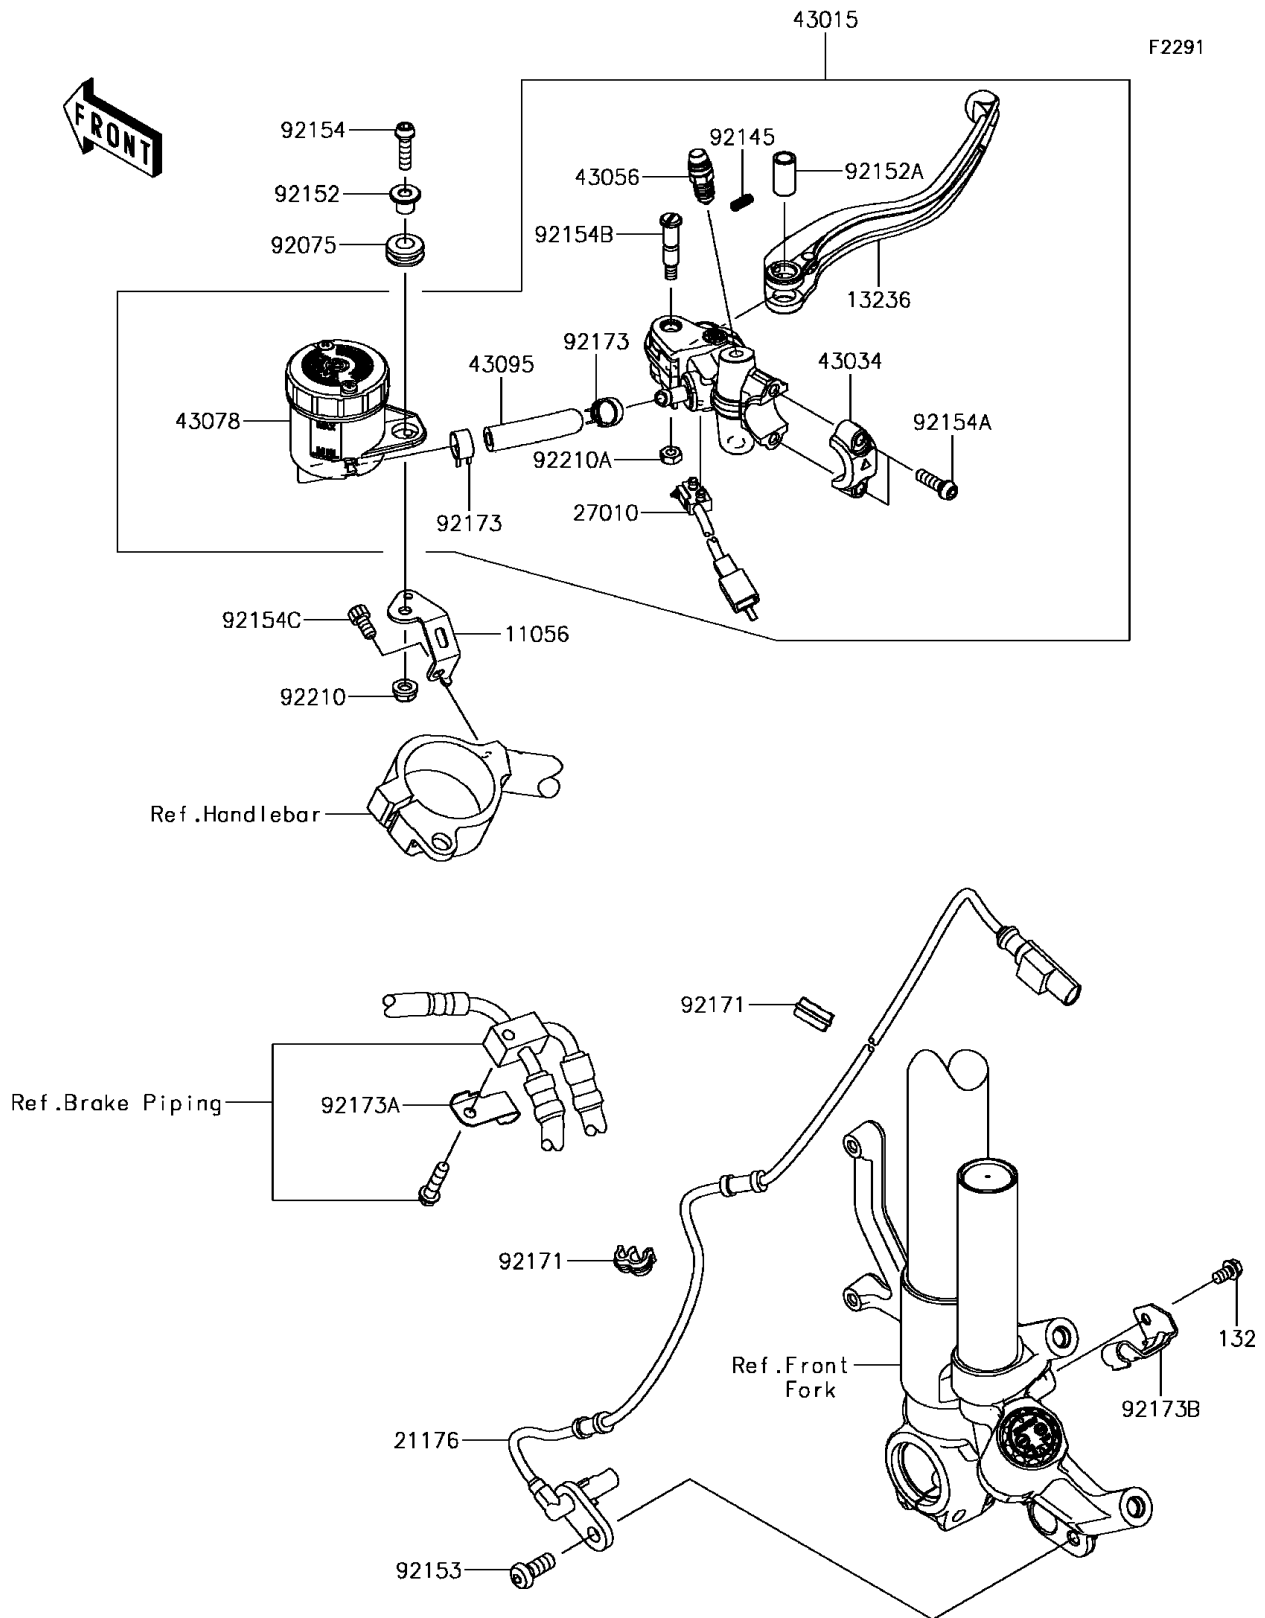

# 2016 Ninja ZX-10R ABS KRT Edition PARTS DIAGRAM

Front Master Cylinder

## 2016 Ninja ZX-10R ABS KRT Edition PARTS LIST

### Front Master Cylinder

ITEM NAME	PART NUMBER	QUANTITY
BOLT-FLANGED-SMALL,6X10 (Ref # 132)	132BA0610	1
BRACKET,RESERVOIR TANK (Ref # 11056)	11056-7023	1
LEVER-COMP,BRAKE (Ref # 13236)	13236-0770	1
SENSOR,FR WHEEL (Ref # 21176)	21176-0813	1
SWITCH,BRAKE (Ref # 27010)	27010-0831	1
CYLINDER-ASSY-MASTER,FR (Ref # 43015)	43015-0642	1
HOLDER-BRAKE (Ref # 43034)	43034-0121	1
BREATHER-BRAKE (Ref # 43056)	43056-0012	1
RESERVOIR (Ref # 43078)	43078-0577	1
HOSE-BRAKE (Ref # 43095)	43095-0908	1
DAMPER (Ref # 92075)	92075-1028	1
SPRING (Ref # 92145)	92145-1683	1
COLLAR,6X16X10.6 (Ref # 92152)	92152-2110	1
COLLAR,LEVER (Ref # 92152A)	92152-2151	1
BOLT,SOCKET,8X20 (Ref # 92153)	92153-0912	1
BOLT,SOCKET,6X22 (Ref # 92154)	92154-1456	1
BOLT,SOCKET,6X20 (Ref # 92154A)	92154-1644	2
BOLT,LEVER (Ref # 92154B)	92154-1809	1
BOLT,SOCKET,6X12 (Ref # 92154C)	92154-1978	1
CLAMP (Ref # 92171)	92171-0921	2
CLAMP,HOSE (Ref # 92173)	92173-1498	2
CLAMP,UNDER BRACKET (Ref # 92173A)	92173-1507	1
CLAMP,FRONT FORK,LH (Ref # 92173B)	92173-1508	1
NUT,6MM (Ref # 92210)	92210-0991	1
NUT,U (Ref # 92210A)	92210-1424	1