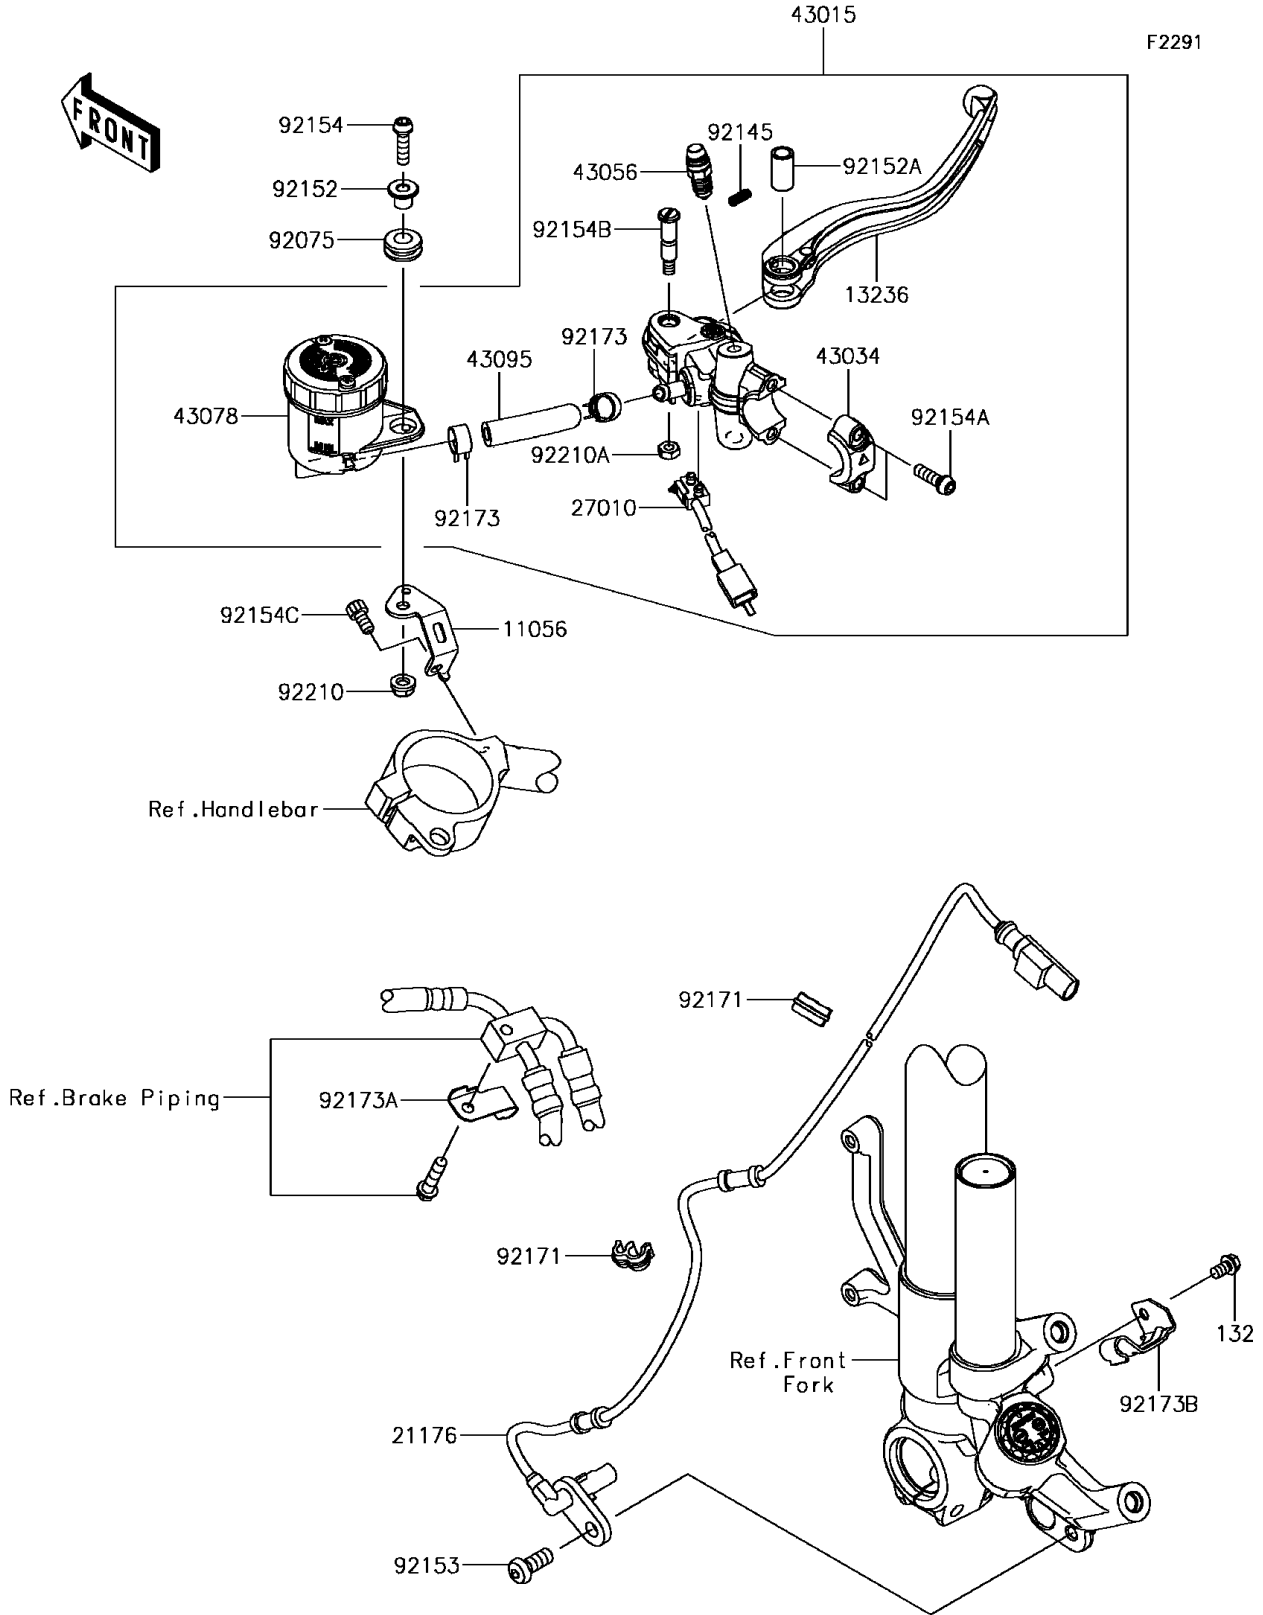

2017 Ninja ZX-10R ABS PARTS DIAGRAM

Front Master Cylinder

2017 Ninja ZX-10R ABS PARTS LIST

Front Master Cylinder

ITEM NAME	PART NUMBER	QUANTITY
BOLT-FLANGED-SMALL,6X10 (Ref # 132)	132BA0610	1
BRACKET,RESERVOIR TANK (Ref # 11056)	11056-7023	1
LEVER-COMP,BRAKE (Ref # 13236)	13236-0770	1
SENSOR,FR WHEEL (Ref # 21176)	21176-0813	1
SWITCH,BRAKE (Ref # 27010)	27010-0831	1
CYLINDER-ASSY-MASTER,FR (Ref # 43015)	43015-0642	1
HOLDER-BRAKE (Ref # 43034)	43034-0121	1
BREATHER-BRAKE (Ref # 43056)	43056-0012	1
RESERVOIR (Ref # 43078)	43078-0577	1
HOSE-BRAKE (Ref # 43095)	43095-0908	1
DAMPER (Ref # 92075)	92075-1028	1
SPRING (Ref # 92145)	92145-1683	1
COLLAR,6X16X10.6 (Ref # 92152)	92152-2110	1
COLLAR,LEVER (Ref # 92152A)	92152-2151	1
BOLT,SOCKET,8X20 (Ref # 92153)	92153-0912	1
BOLT,SOCKET,6X22 (Ref # 92154)	92154-1456	1
BOLT,SOCKET,6X20 (Ref # 92154A)	92154-1644	2
BOLT,LEVER (Ref # 92154B)	92154-1809	1
BOLT,SOCKET,6X12 (Ref # 92154C)	92154-1978	1
CLAMP (Ref # 92171)	92171-0921	2
CLAMP,HOSE (Ref # 92173)	92173-1498	2
CLAMP,UNDER BRACKET (Ref # 92173A)	92173-1507	1
CLAMP,FRONT FORK,LH (Ref # 92173B)	92173-1508	1
NUT,6MM (Ref # 92210)	92210-0991	1
NUT,U (Ref # 92210A)	92210-1424	1