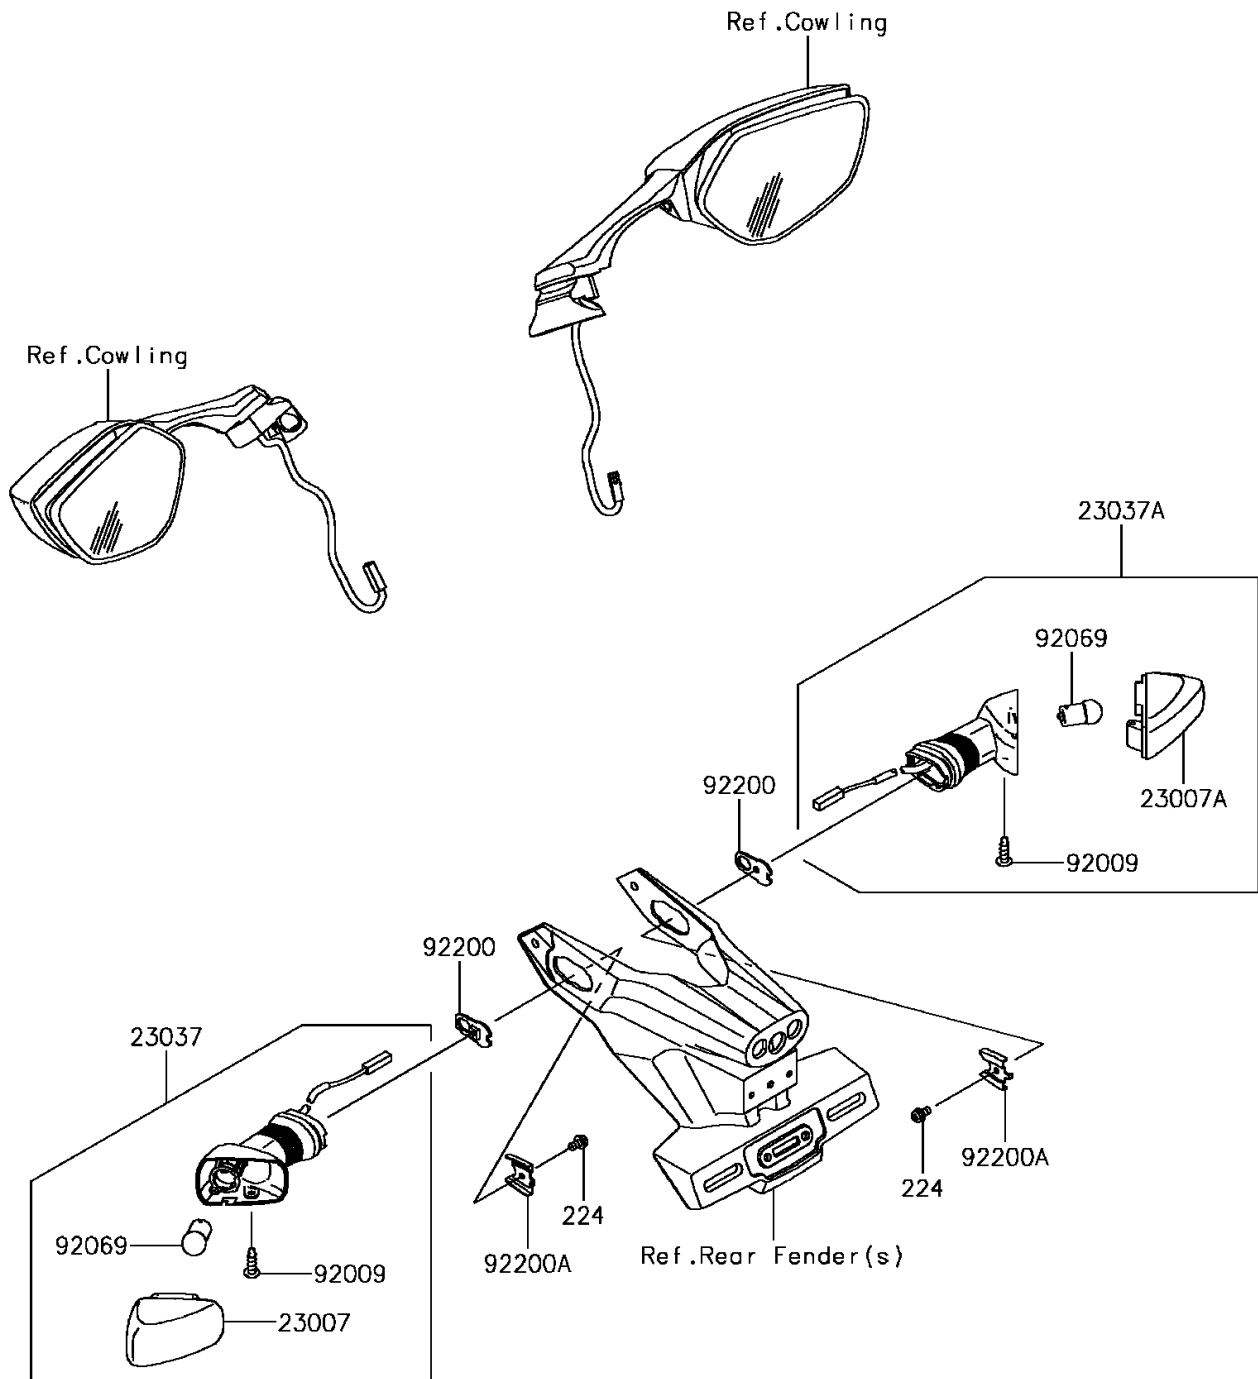

# 2017 Ninja ZX-10R ABS KRT Edition PARTS DIAGRAM

Turn Signals

F2730

## 2017 Ninja ZX-10R ABS KRT Edition PARTS LIST

### Turn Signals

ITEM NAME	PART NUMBER	QUANTITY
SCREW-PAN-WP-CROS,4X8 (Ref # 224)	224AB0408	2
LENS-COMP,SIGNAL LAMP,RR,LH (Ref # 23007)	23007-0102	1
LENS-COMP,SIGNAL LAMP,RR,RH (Ref # 23007A)	23007-0103	1
LAMP-ASSY-SIGNAL,RR,LH (Ref # 23037)	23037-0145	1
LAMP-ASSY-SIGNAL,RR,RH (Ref # 23037A)	23037-0146	1
SCREW,4X16,BLACK (Ref # 92009)	92009-1158	2
BULB,12V 10W (Ref # 92069)	92069-0020	2
WASHER,NUT 4MM (Ref # 92200)	92200-0854	2
WASHER (Ref # 92200A)	92200-0855	2