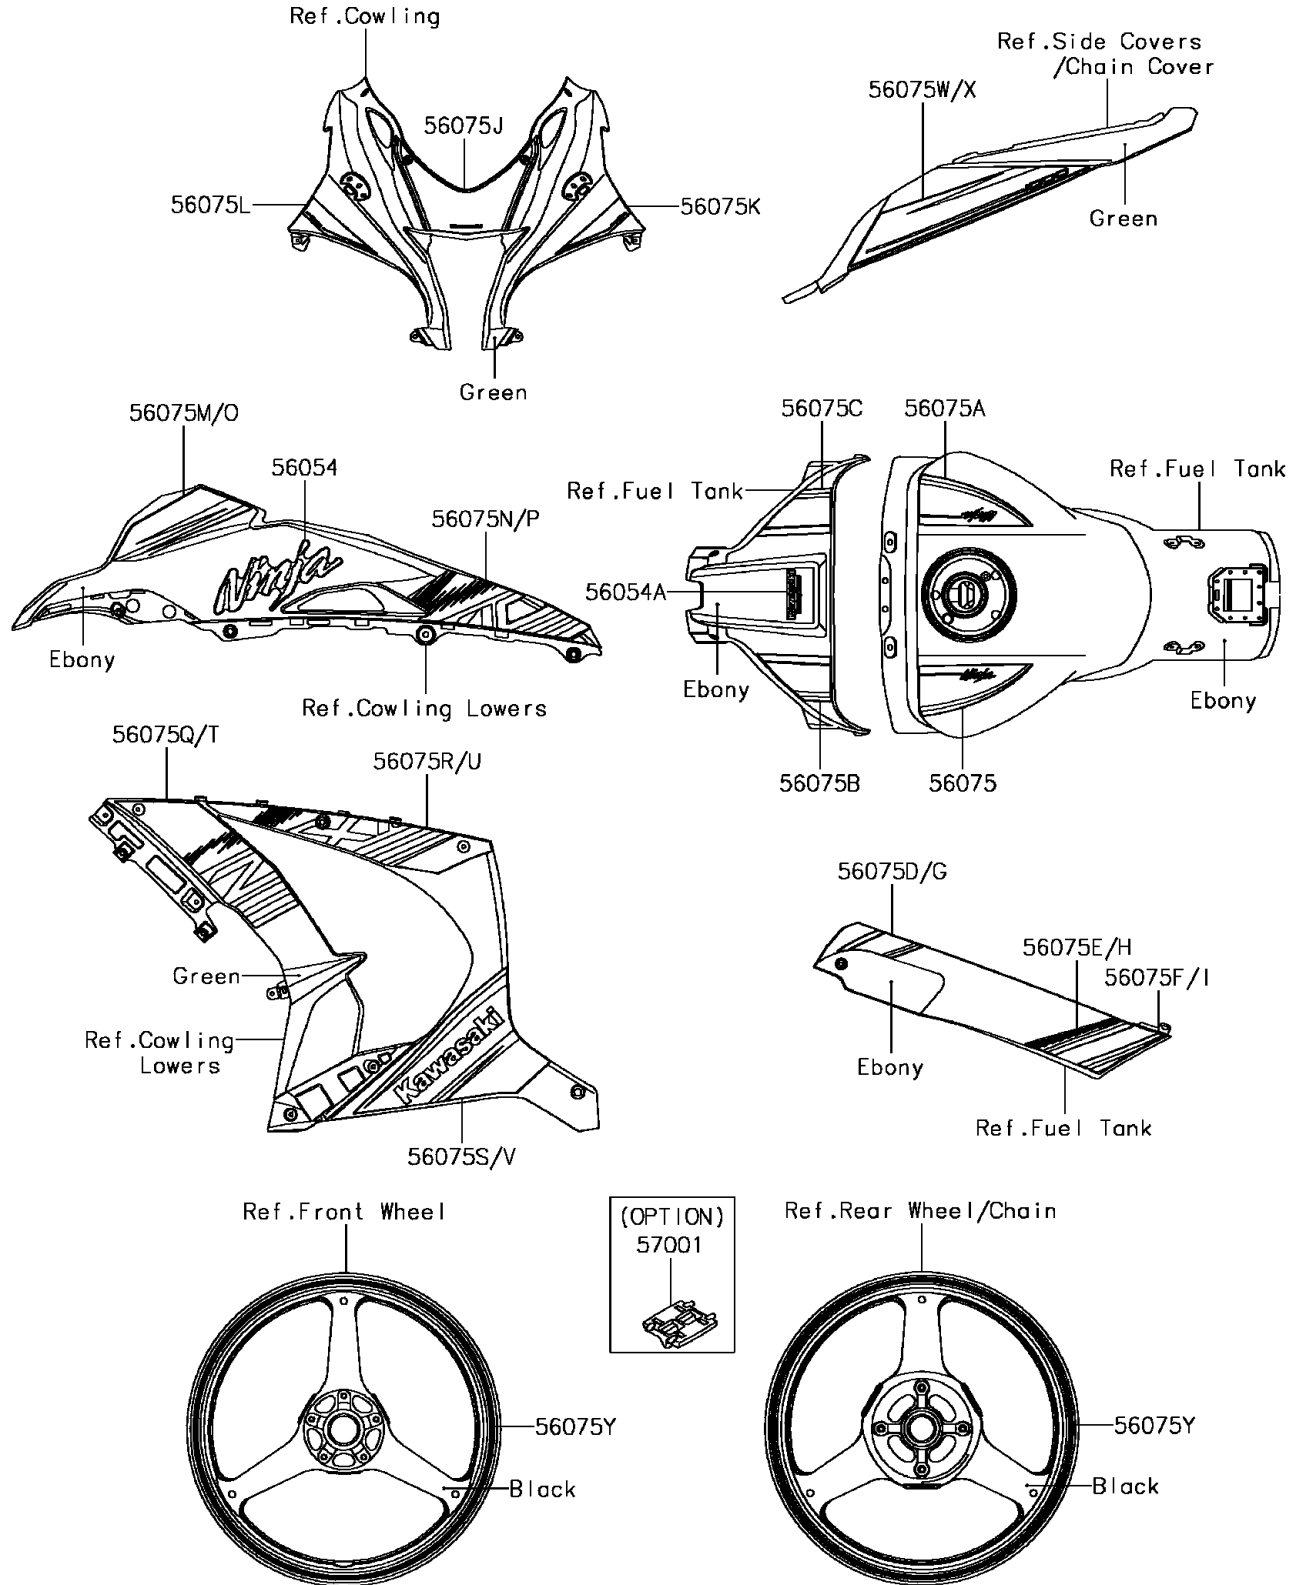

# 2016 Ninja ZX-10R ABS KRT Edition PARTS DIAGRAM

Decals(Green)(SGFA/SHFA)

F2861A

## 2016 Ninja ZX-10R ABS KRT Edition PARTS LIST

Decals(Green)(SGFA/SHFA)

ITEM NAME	PART NUMBER	QUANTITY
MARK,SIDE COWL.,NINJA (Ref # 56054)	56054-2008	2
MARK,TANK COVER,KAWASAKI RT (Ref # 56054A)	56054-2108	1
PATTERN,FUEL TANK,LH (Ref # 56075)	56075-1550	1
PATTERN,FUEL TANK,RH (Ref # 56075A)	56075-1551	1
PATTERN,TANK COVER,LH (Ref # 56075B)	56075-1552	1
PATTERN,TANK COVER,RH (Ref # 56075C)	56075-1553	1
PATTERN,TANK COVER,LH,UPP (Ref # 56075D)	56075-1554	1
PATTERN,TANK COVER,LH,CNT (Ref # 56075E)	56075-1555	1
PATTERN,TANK COVER,LH,LWR (Ref # 56075F)	56075-1556	1
PATTERN,TANK COVER,RH,UPP (Ref # 56075G)	56075-1557	1
PATTERN,TANK COVER,RH,CNT (Ref # 56075H)	56075-1558	1
PATTERN,TANK COVER,RH,LWR (Ref # 56075I)	56075-1559	1
PATTERN,UPP COWL. (Ref # 56075J)	56075-1560	1
PATTERN,UPP COWL.,LH (Ref # 56075K)	56075-1561	1
PATTERN,UPP COWL.,RH (Ref # 56075L)	56075-1562	1
PATTERN,SIDE COWL.,LH,UPP (Ref # 56075M)	56075-1563	1
PATTERN,SIDE COWL.,LH,LWR (Ref # 56075N)	56075-1564	1
PATTERN,SIDE COWL.,RH,UPP (Ref # 56075O)	56075-1565	1
PATTERN,SIDE COWL.,RH,LWR (Ref # 56075P)	56075-1566	1
PATTERN,LWR COWL.,LH,FR (Ref # 56075Q)	56075-1567	1
PATTERN,LWR COWL.,LH,RR (Ref # 56075R)	56075-1568	1
PATTERN,LWR COWL.,LH,LWR (Ref # 56075S)	56075-1569	1
PATTERN,LWR COWL.,RH,FR (Ref # 56075T)	56075-1570	1
PATTERN,LWR COWL.,RH,RR (Ref # 56075U)	56075-1571	1
PATTERN,LWR COWL.,RH,LWR (Ref # 56075V)	56075-1572	1
PATTERN,TAIL COVER,LH (Ref # 56075W)	56075-1573	1
PATTERN,TAIL COVER,RH (Ref # 56075X)	56075-1574	1
PATTERN,WHEEL,GREEN,6X1079 (Ref # 56075Y)	56075-1575	4
RIM STRIPE APPLICATOR (Ref # 57001)	57001-1752	AR