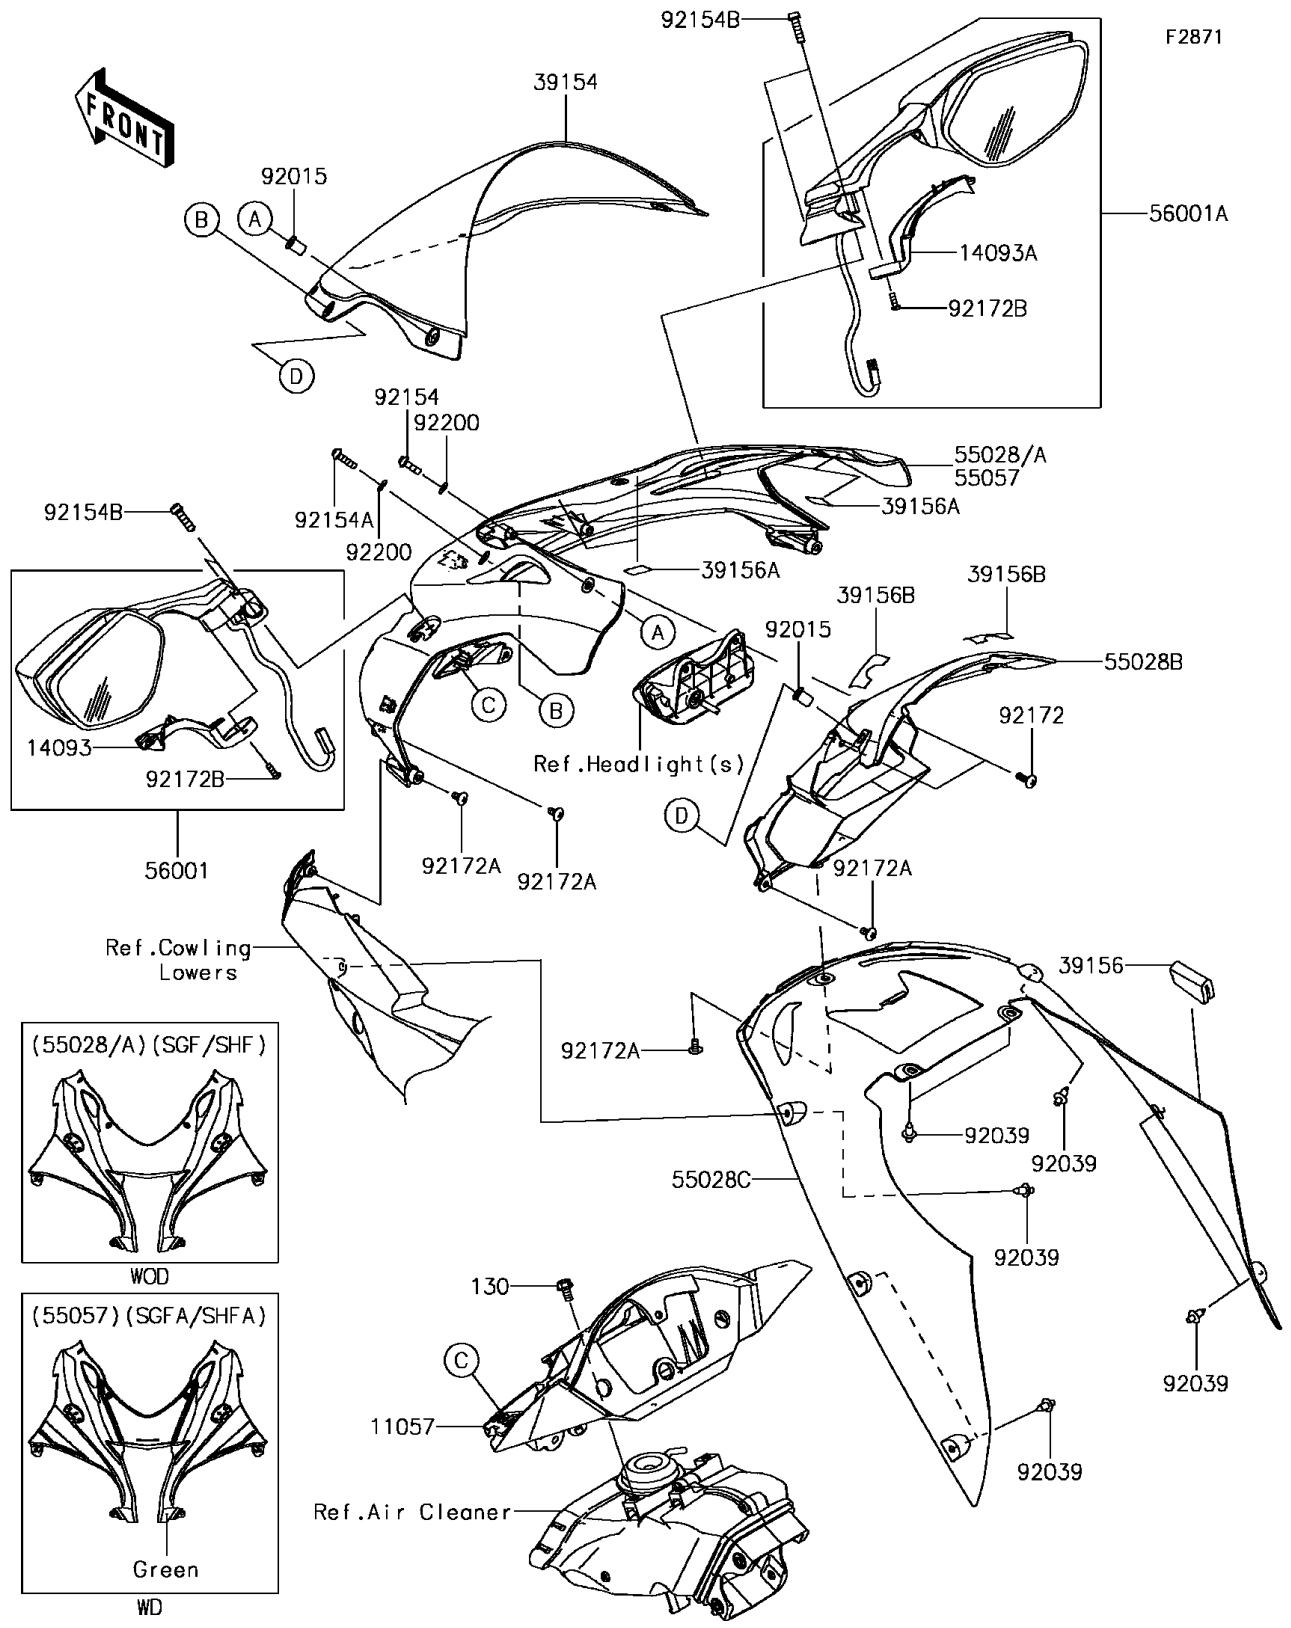

# 2017 Ninja ZX-10R ABS KRT Edition PARTS DIAGRAM

Cowling

## 2017 Ninja ZX-10R ABS KRT Edition PARTS LIST

### Cowling

ITEM NAME	PART NUMBER	QUANTITY
BOLT-FLANGED,6X12 (Ref # 130)	130BA0612	3
BRACKET,METER (Ref # 11057)	11057-0072	1
COVER,MIRROR,LH (Ref # 14093)	14093-0343	1
COVER,MIRROR,RH (Ref # 14093A)	14093-0344	1
WINDSHIELD (Ref # 39154)	39154-0351	1
PAD (Ref # 39156)	39156-0292	1
PAD,15X20X0.2 (Ref # 39156A)	39156-1784	8
PAD (Ref # 39156B)	39156-2105	2
COWLING,RAM AIR (Ref # 55028B)	55028-0573	1
COWLING,FR,CNT (Ref # 55028C)	55028-0578	1
COWLING,UPP,L.GREEN (Ref # 55057)	55057-5096-777	1
MIRROR-ASSY,LH (Ref # 56001)	56001-0322	1
MIRROR-ASSY,RH (Ref # 56001A)	56001-0323	1
NUT,WELL,5MM (Ref # 92015)	92015-1757	4
RIVET (Ref # 92039)	92039-0068	8
BOLT,SOCKET,5X16 (Ref # 92154)	92154-0209	2
BOLT,SOCKET,5X20 (Ref # 92154A)	92154-0210	2
BOLT,SOCKET,6X22 (Ref # 92154B)	92154-1724	4
SCREW,TAPPING,5X16 (Ref # 92172)	92172-0175	2
SCREW,TAPPING,5X10 (Ref # 92172A)	92172-0335	7
SCREW-PAN-CROS,4X10 (Ref # 92172B)	92172-0871	2
WASHER,NYLON,5.3X11.5X0.5 (Ref # 92200)	92200-0006	4