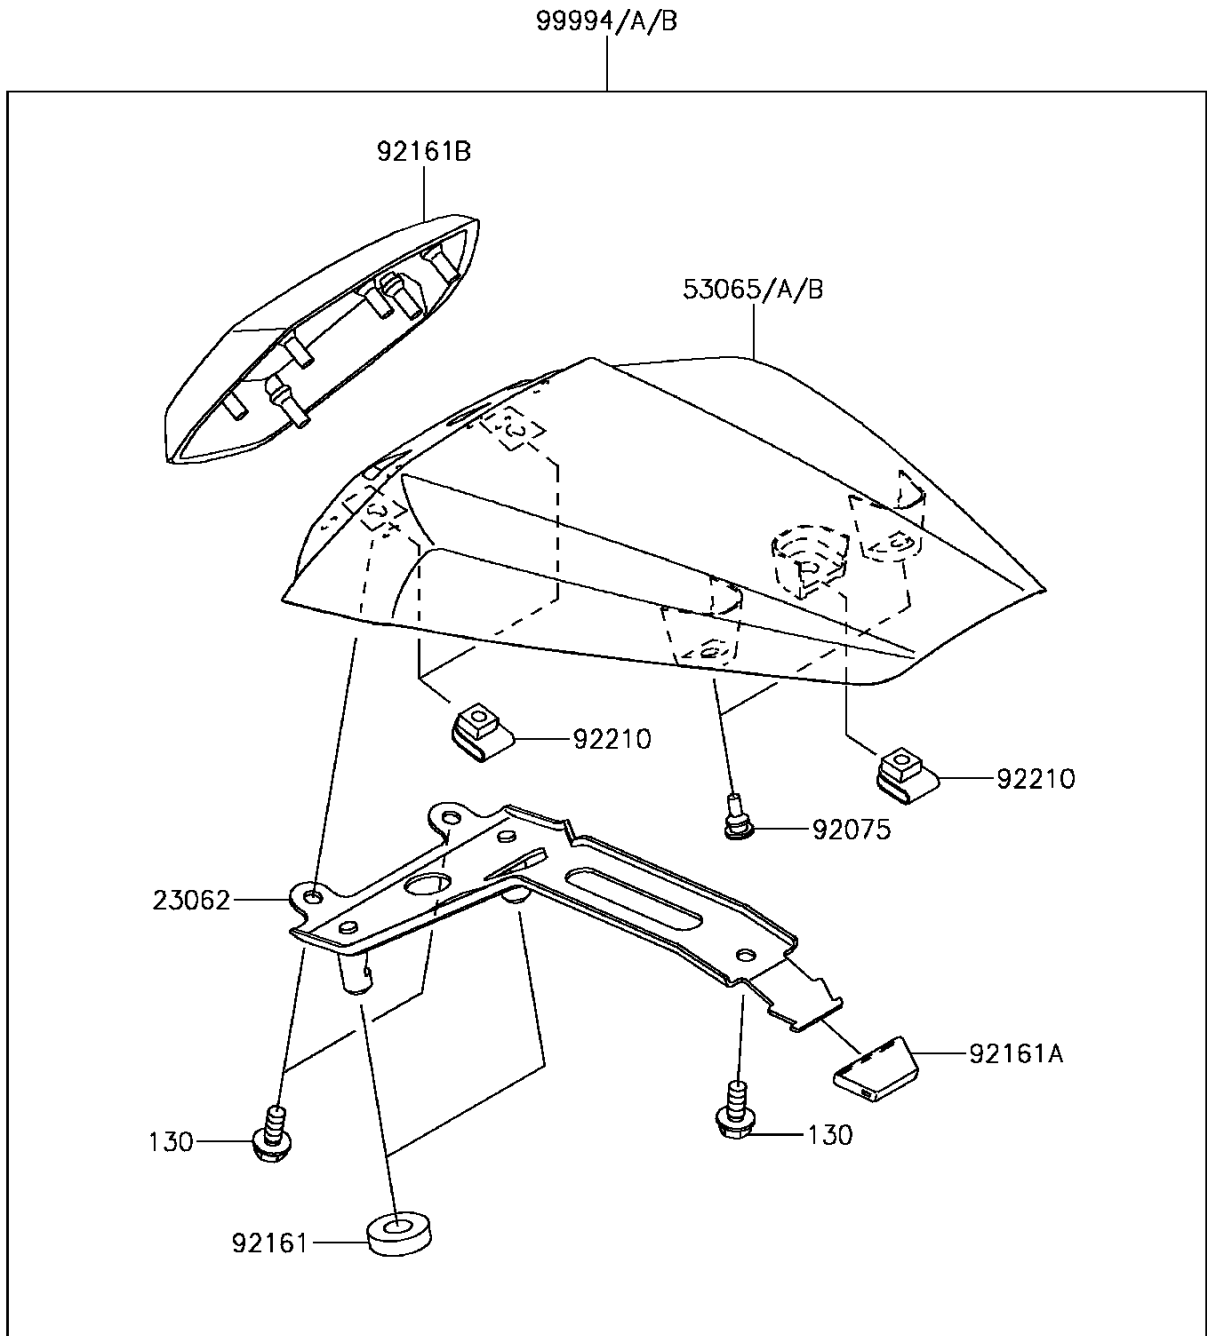

2016 Ninja ZX-10R ABS KRT Edition PARTS DIAGRAM

Accessory(Single Seat Cover)

F2910

2016 Ninja ZX-10R ABS KRT Edition PARTS LIST

Accessory(Single Seat Cover)

ITEM NAME	PART NUMBER	QUANTITY
BOLT-FLANGED,6X14 (Ref # 130)	130BA0614	3
BRACKET-COMP (Ref # 23062)	23062-0861	1
COVER SEAT,L.GREEN (Ref # 53065B)	53065-0038-777	1
DAMPER,6X10X15 (Ref # 92075)	92075-1808	2
DAMPER (Ref # 92161)	92161-0174	2
DAMPER (Ref # 92161A)	92161-0629	1
DAMPER,SEAT PAD (Ref # 92161B)	92161-1812	1
NUT,6MM (Ref # 92210)	92210-0277	3
KIT,SINGLE SEAT COVER,L.GREEN (Ref # 99994B)	99994-0667-777	1