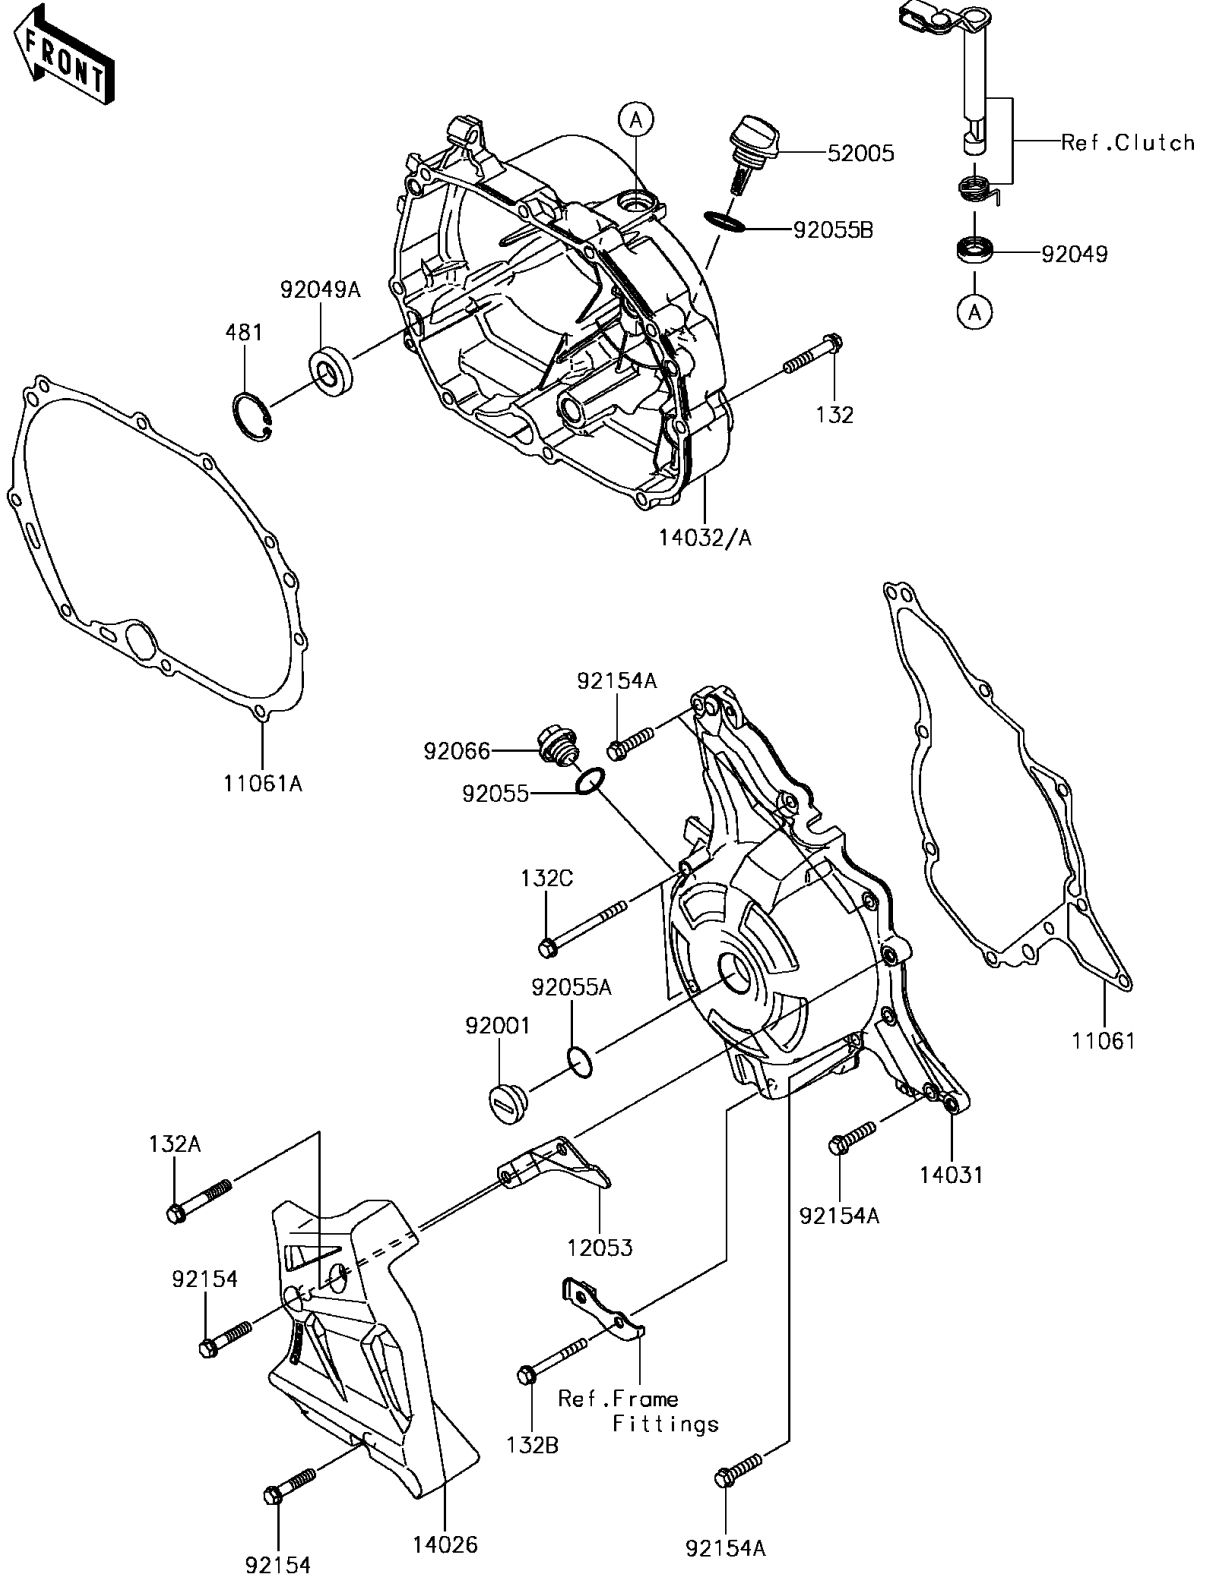

2017 Z125 PRO PARTS DIAGRAM

Engine Cover(s)

E1431

2017 Z125 PRO PARTS LIST

Engine Cover(s)

ITEM NAME	PART NUMBER	QUANTITY
-----------	-------------	----------