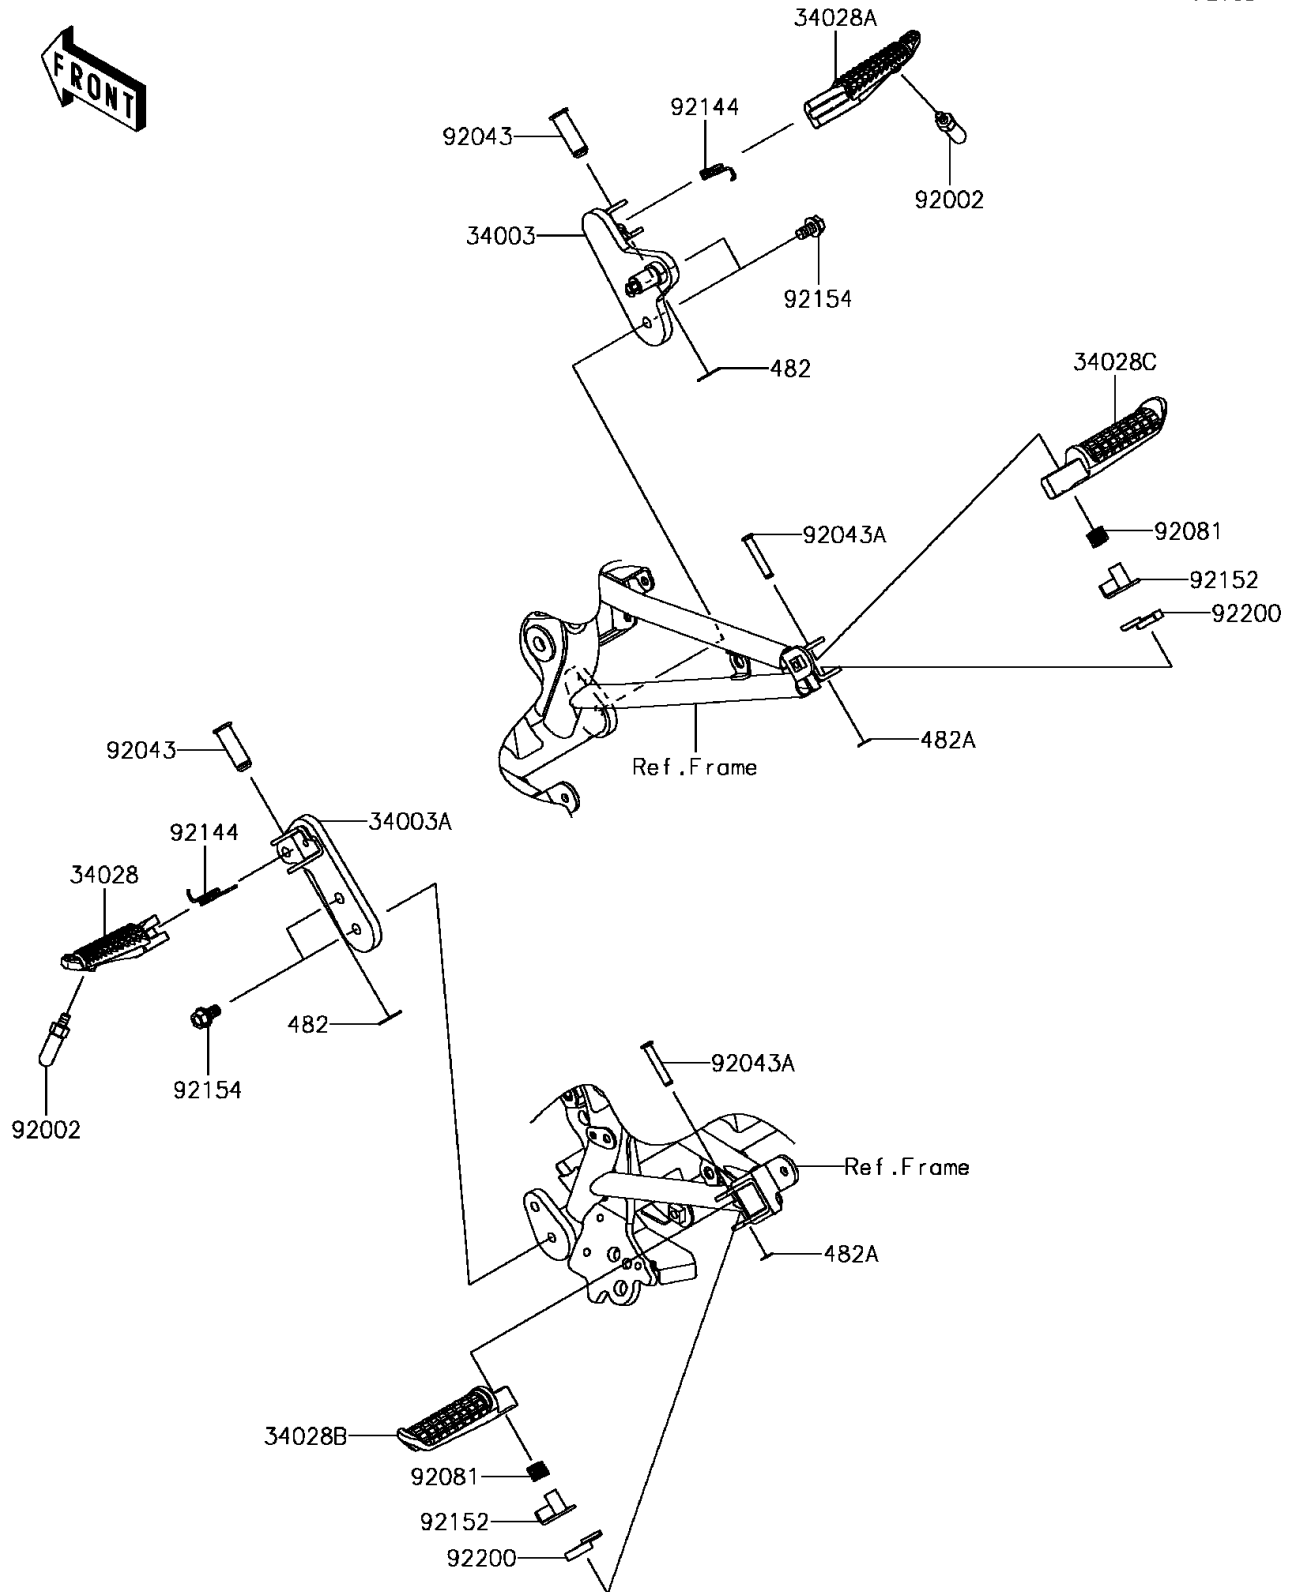

2017 Z125 PRO PARTS DIAGRAM

Footrests

F2160

2017 Z125 PRO PARTS LIST

Footrests

ITEM NAME	PART NUMBER	QUANTITY
-----------	-------------	----------