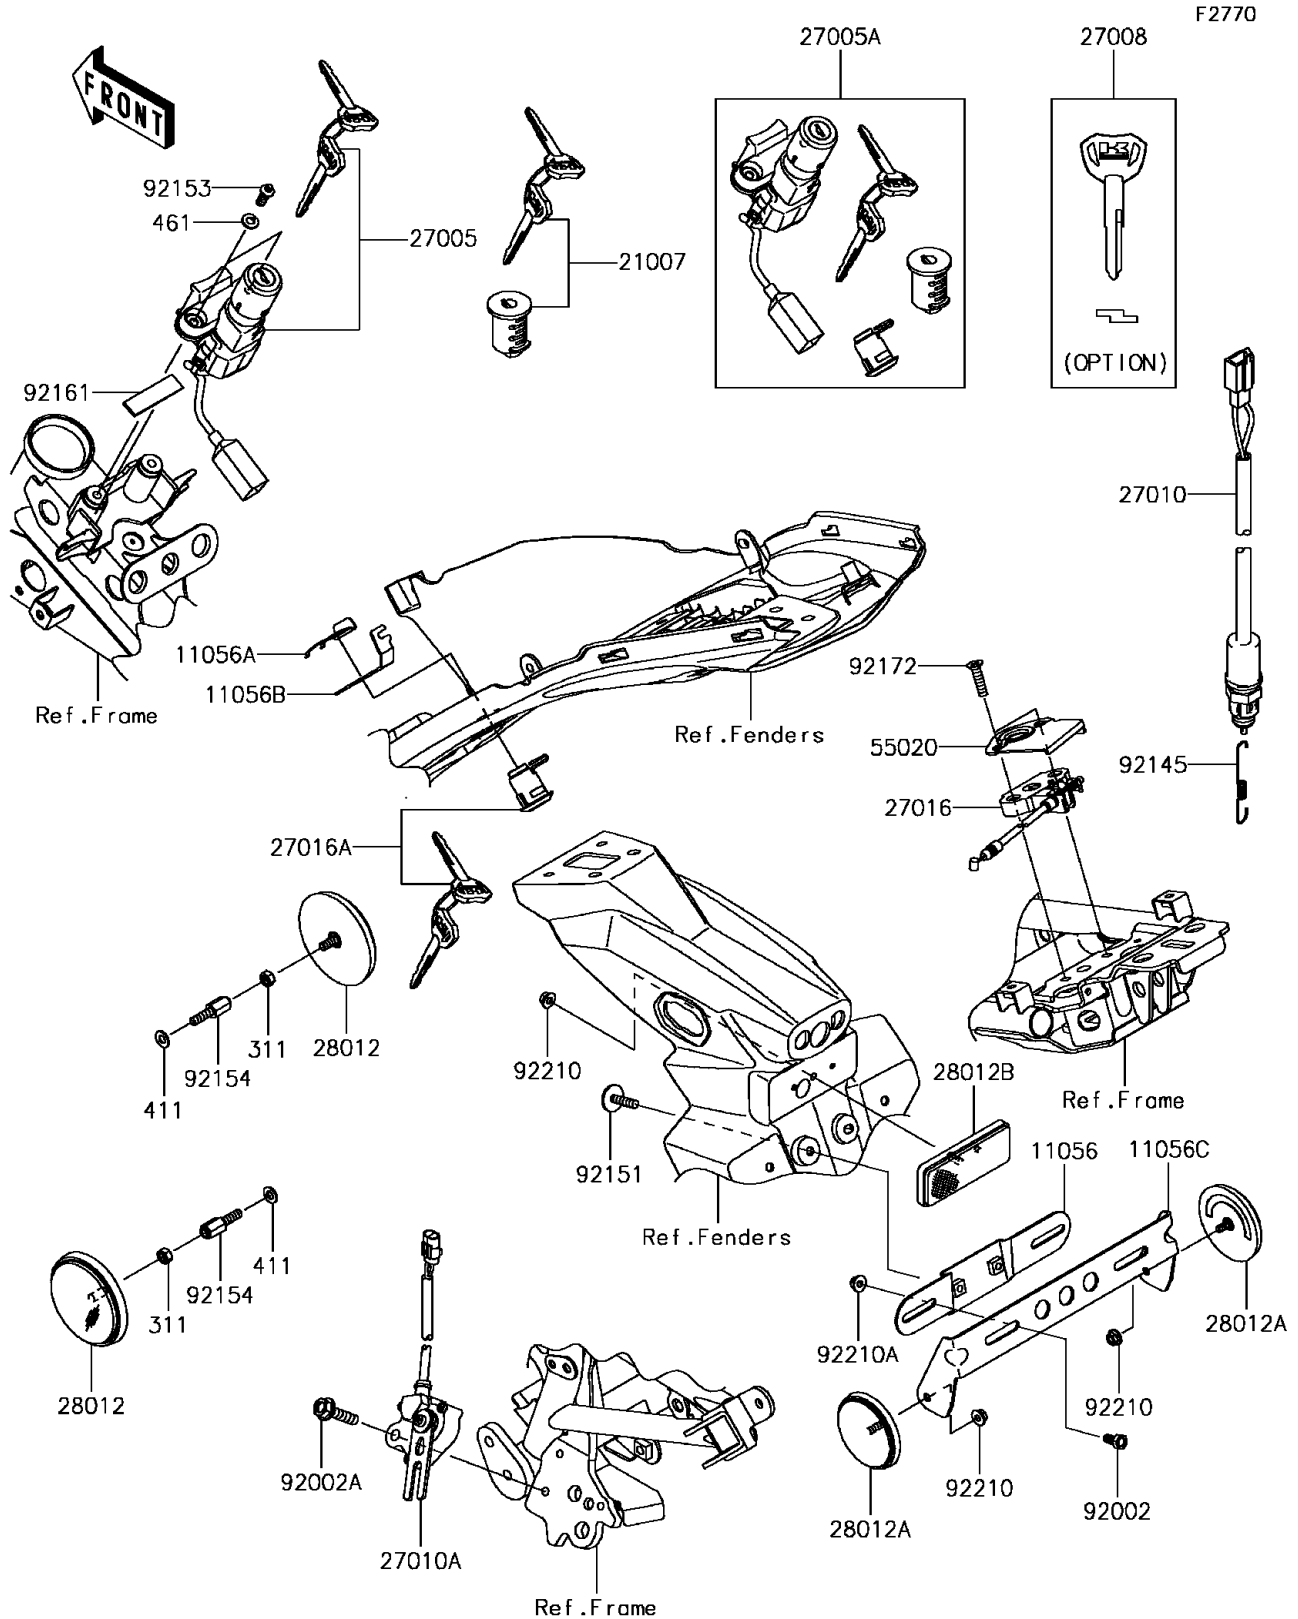

# 2017 Z125 PRO PARTS DIAGRAM

Ignition Switch/Locks/Reflectors

# 2017 Z125 PRO PARTS LIST

Ignition Switch/Locks/Reflectors

ITEM NAME	PART NUMBER	QUANTITY
-----------	-------------	----------