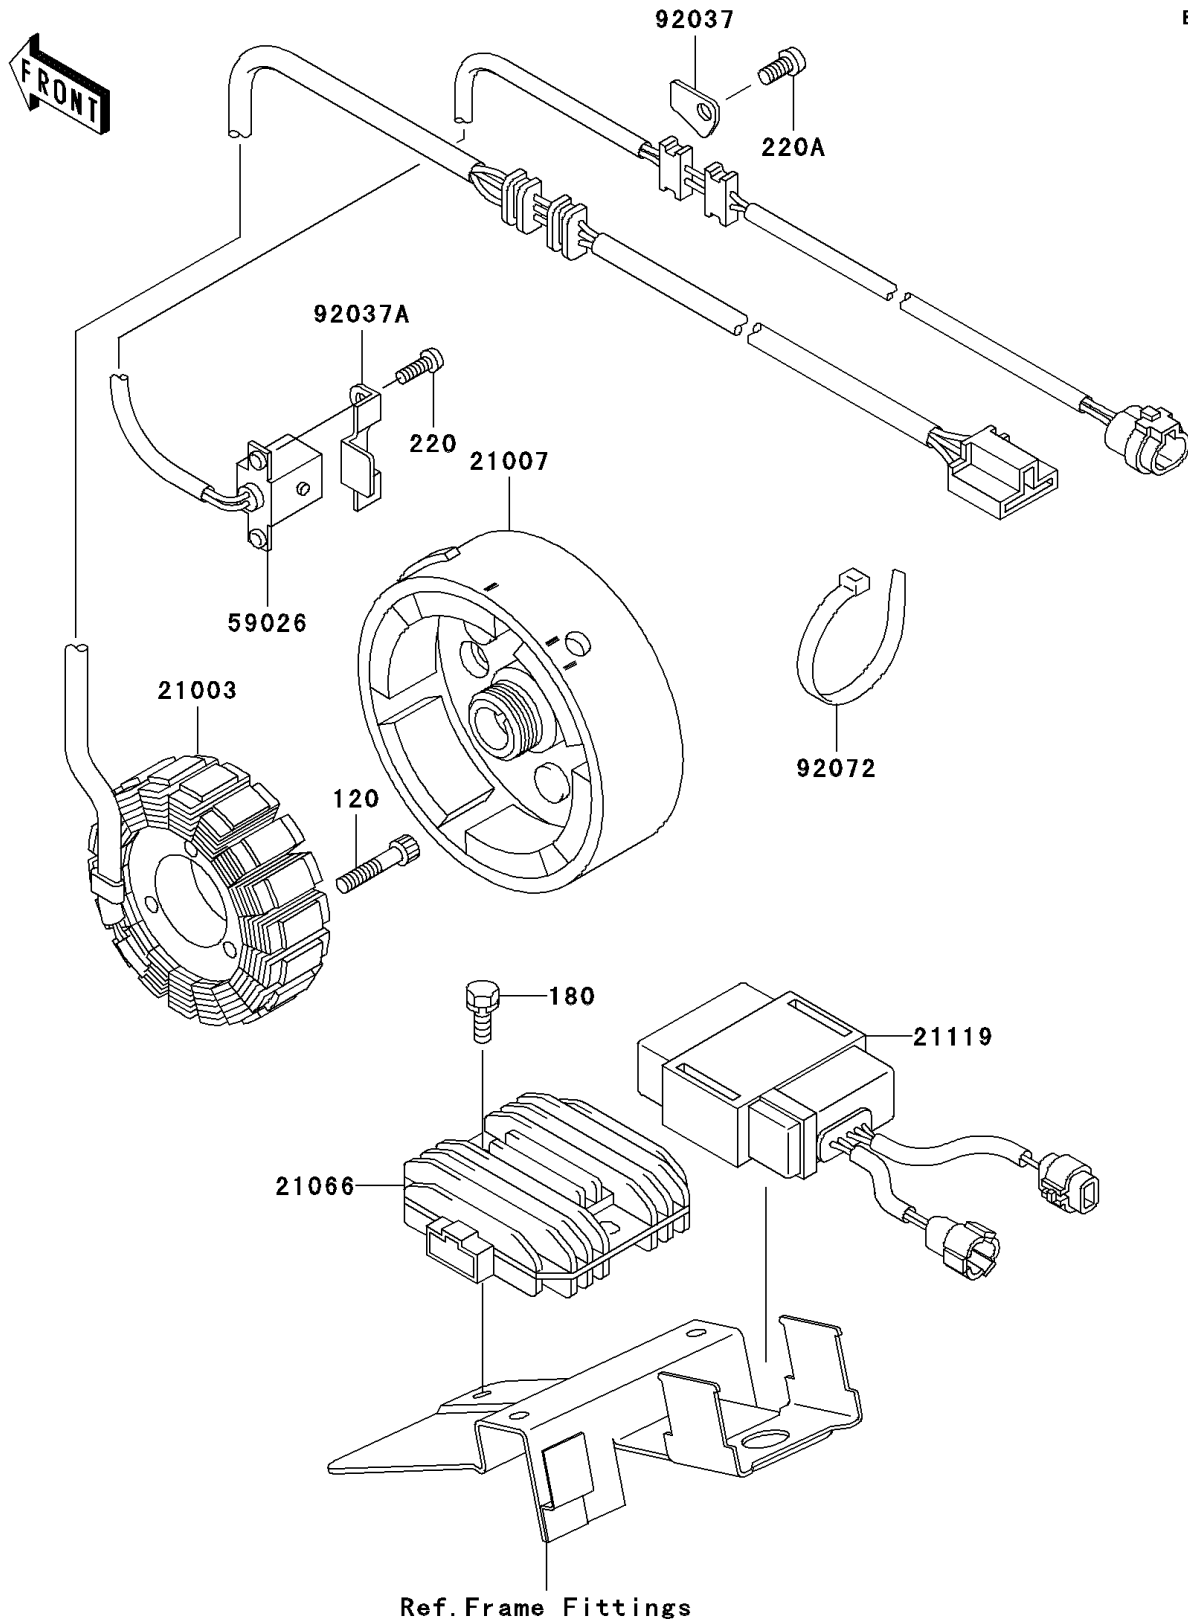

# 2003 Lakota Sport PARTS DIAGRAM

Generator

E1810

## 2003 Lakota Sport PARTS LIST

### Generator

ITEM NAME	PART NUMBER	QUANTITY
BOLT-SOCKET,6X30 (Ref # 120)	120P0630	3
BOLT-UPSET-WS (Ref # 180)	180B0630	2
SCREW-PAN-CROS (Ref # 220)	220B0514	2
SCREW-PAN-CROS,6X12 (Ref # 220A)	220B0612	1
STATOR (Ref # 21003)	21003-1276	1
ROTOR (Ref # 21007)	21007-1361	1
REGULATOR-VOLTAGE (Ref # 21066)	21066-1089	1
IGNITER (Ref # 21119)	21119-1369	1
COIL-PULSING (Ref # 59026)	59026-1092	1
CLAMP,WIRING HARNESS (Ref # 92037)	92037-1656	1
CLAMP (Ref # 92037A)	92037-1987	1
BAND,L=188 (Ref # 92072)	92072-1239	1