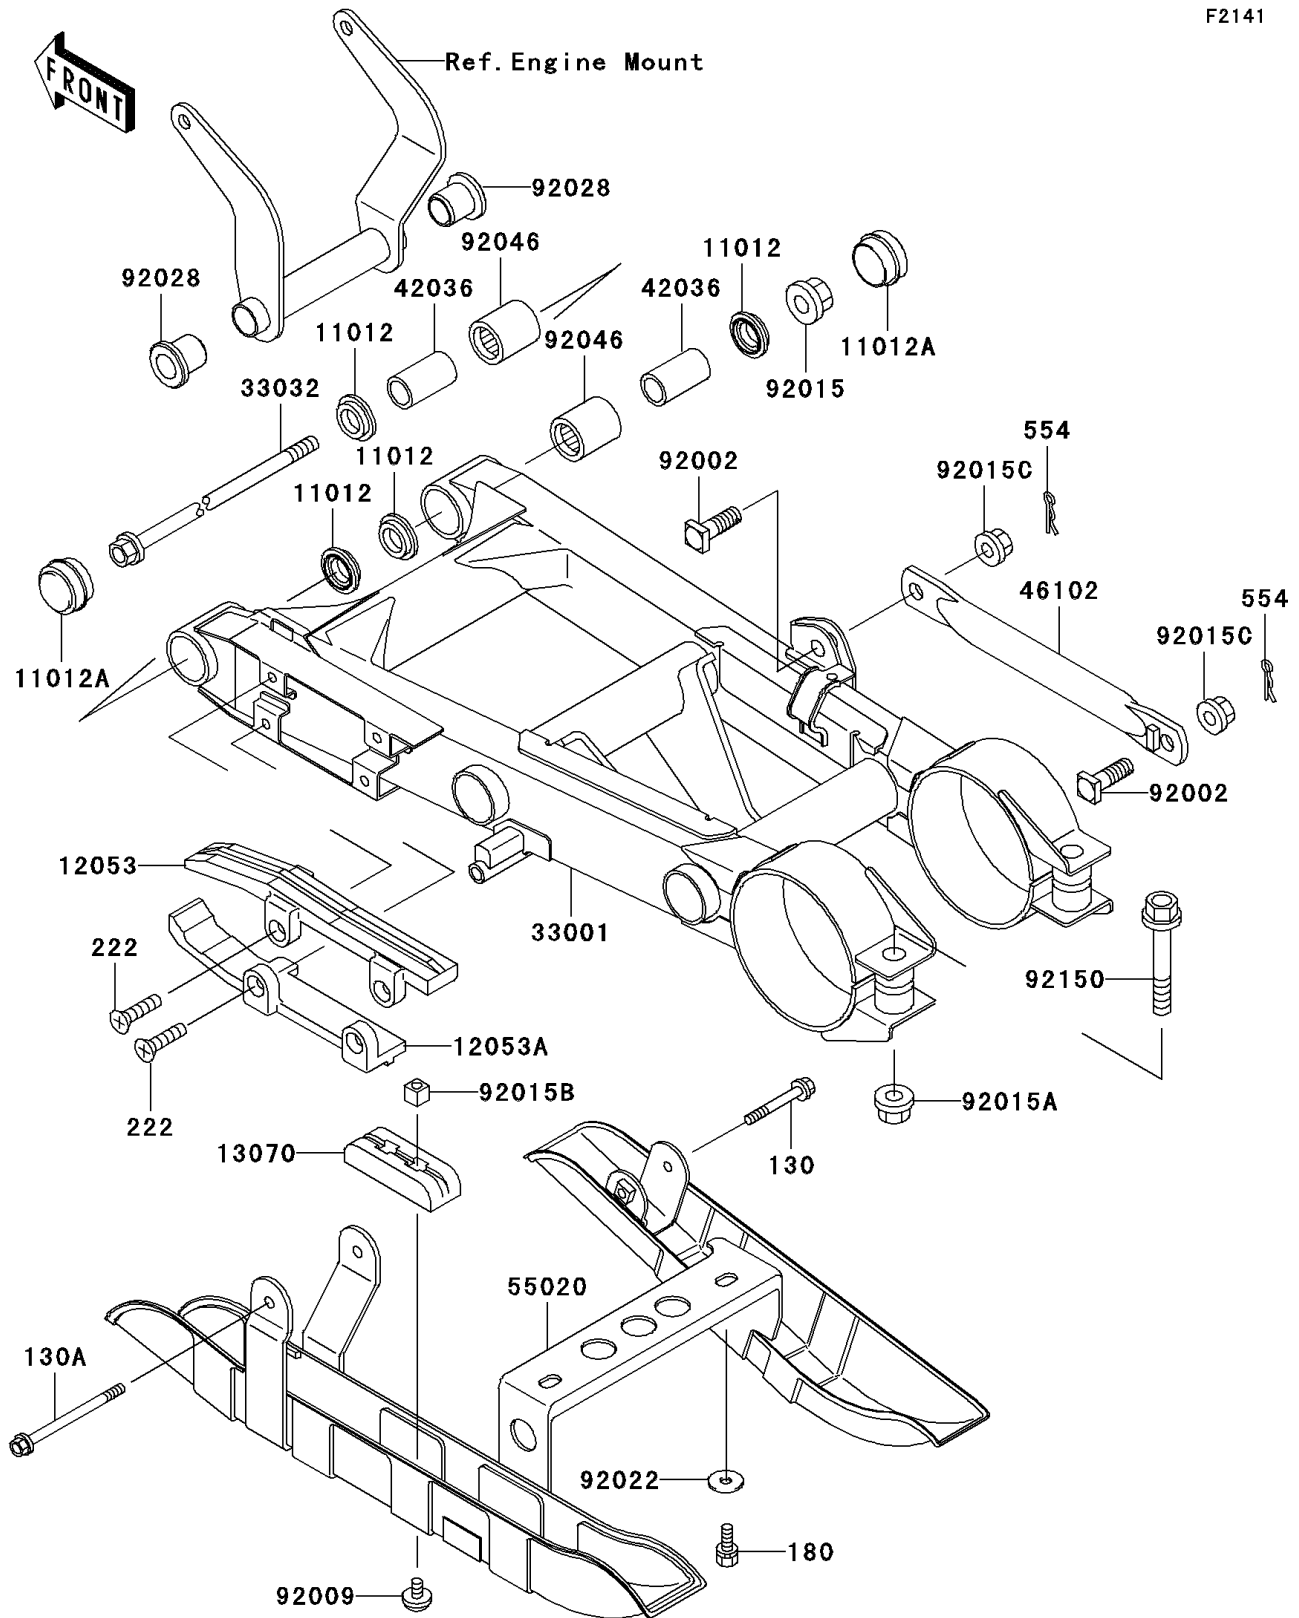

2001 Lakota Sport PARTS DIAGRAM

Swingarm

F2141

2001 Lakota Sport PARTS LIST

Swingarm

ITEM NAME	PART NUMBER	QUANTITY
BOLT-FLANGED,6X40 (Ref # 130)	130G0640	1
BOLT-FLANGED (Ref # 130A)	130G0680	1
BOLT-UPSET-WS,6X14 (Ref # 180)	180G0614	2
SCREW-CSK-RD-CROS,6X12 (Ref # 222)	222B0612	4
PIN-SNAP,10MM (Ref # 554)	554A1000	2
CAP,SWING ARM (Ref # 11012)	11012-1259	4
CAP,SWING ARM (Ref # 11012A)	11012-1520	2
GUIDE-CHAIN,UPP (Ref # 12053)	12053-1194	1
GUIDE-CHAIN,LWR (Ref # 12053A)	12053-1195	1
GUIDE,CHAIN (Ref # 13070)	13070-1156	1
ARM-COMP-SWING,SILVER NO.40 (Ref # 33001)	33001-1462-5A	1
SHAFT-SWING ARM (Ref # 33032)	33032-1139	1
SLEEVE,SWING ARM (Ref # 42036)	42036-1064	2
ROD,TORQUE,SILVER NO.40 (Ref # 46102)	46102-1342-5A	1
GUARD,CHAIN&DICS,SILVER (Ref # 55020)	55020-1583-5A	1
BOLT,10X28 (Ref # 92002)	92002-1733	2
SCREW,6X10,WHITE (Ref # 92009)	92009-1286	2
NUT,14MM (Ref # 92015)	92015-1407	1
NUT,12MM (Ref # 92015A)	92015-1426	2
NUT,6MM (Ref # 92015B)	92015-1452	2
NUT,LOCK,10MM (Ref # 92015C)	92015-1597	2
WASHER,6.5X20X1.6 (Ref # 92022)	92022-1804	2
BUSHING,SWING ARM (Ref # 92028)	92028-1261	2
BEARING-NEEDLE,TA2030Z (Ref # 92046)	92046-1128	2
BOLT,FLANGED,12X62 (Ref # 92150)	92150-1842	2