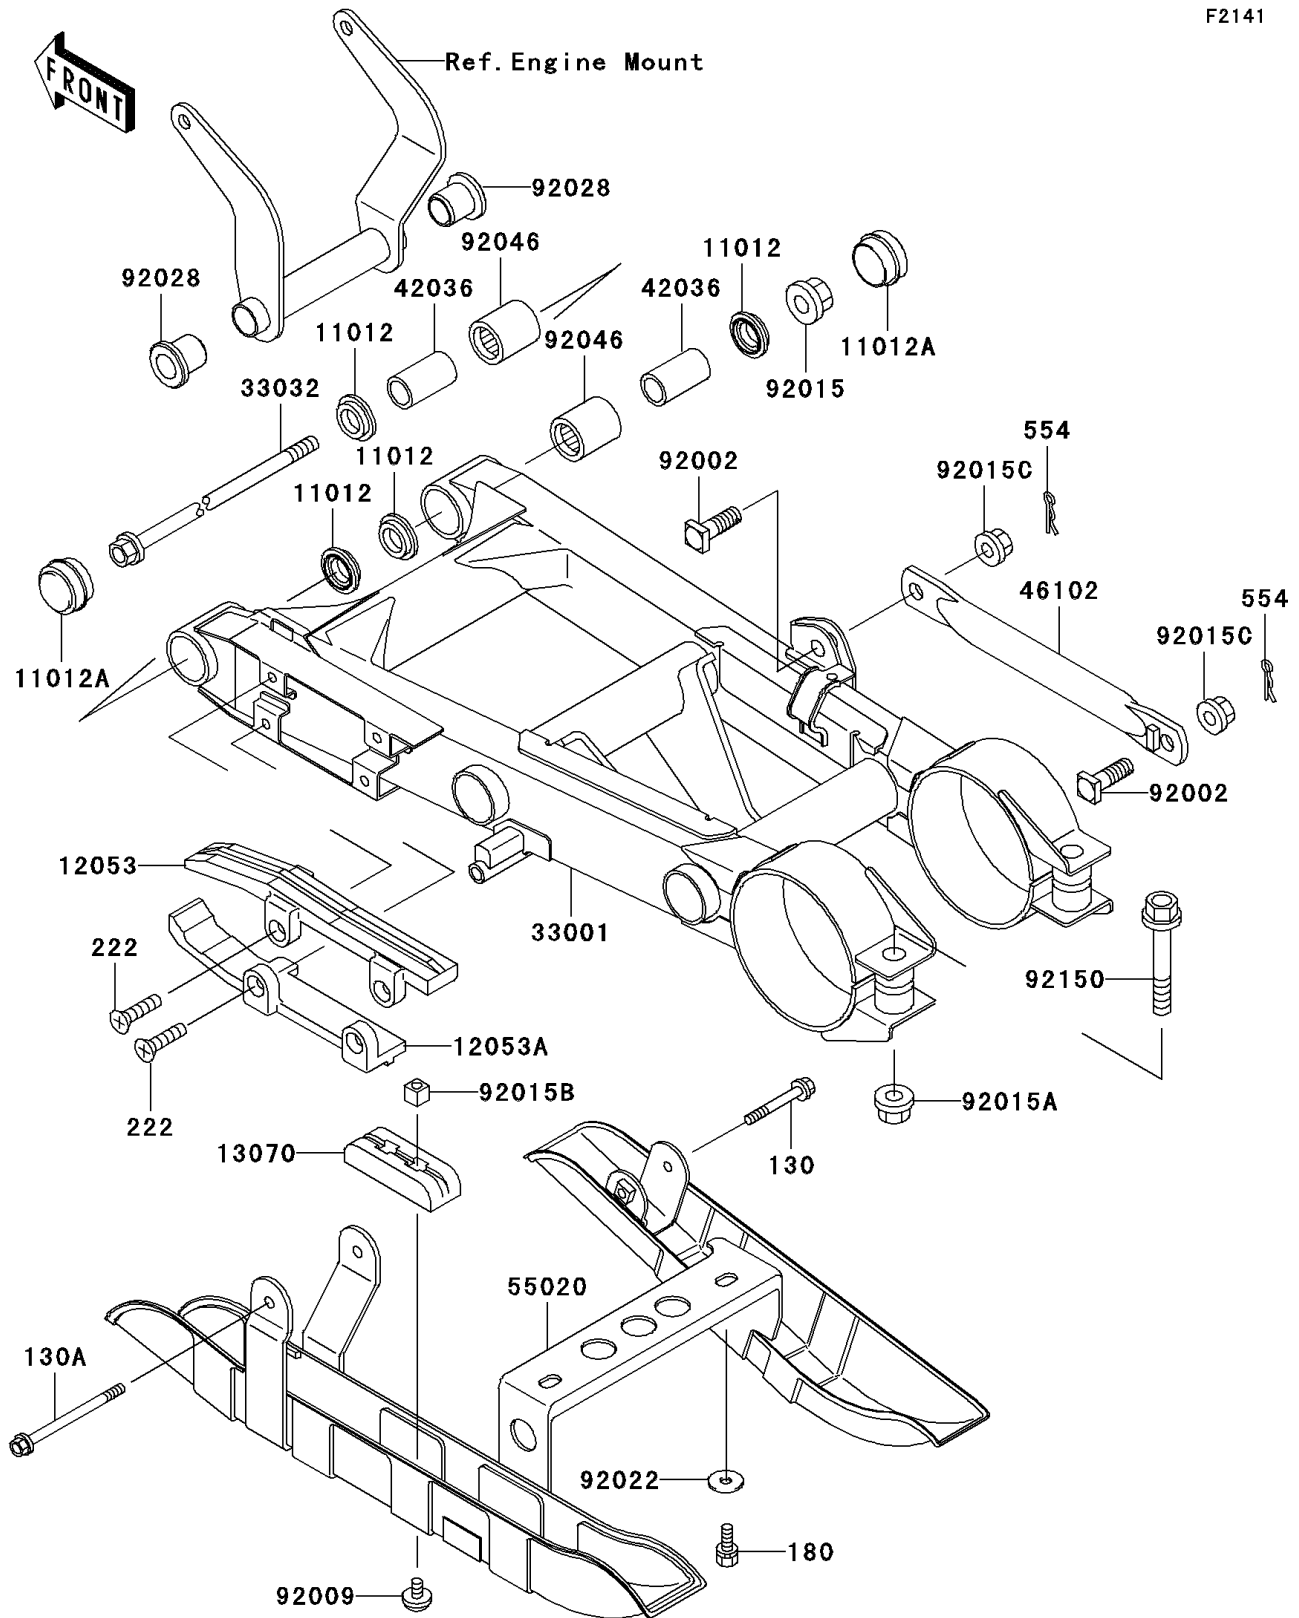

2002 Lakota Sport PARTS DIAGRAM

Swingarm

F2141

2002 Lakota Sport PARTS LIST

Swingarm

ITEM NAME	PART NUMBER	QUANTITY
BOLT-FLANGED,6X40 (Ref # 130)	130G0640	1
BOLT-FLANGED (Ref # 130A)	130G0680	1
BOLT-UPSET-WS,6X14 (Ref # 180)	180G0614	2
SCREW-CSK-RD-CROS,6X12 (Ref # 222)	222B0612	4
PIN-SNAP,10MM (Ref # 554)	554A1000	2
CAP,SWING ARM (Ref # 11012)	11012-1259	4
CAP,SWING ARM (Ref # 11012A)	11012-1520	2
GUIDE-CHAIN,UPP (Ref # 12053)	12053-1194	1
GUIDE-CHAIN,LWR (Ref # 12053A)	12053-1195	1
GUIDE,CHAIN (Ref # 13070)	13070-1156	1
ARM-COMP-SWING,SILVER NO.40 (Ref # 33001)	33001-1462-5A	1
SHAFT-SWING ARM (Ref # 33032)	33032-1139	1
SLEEVE,SWING ARM (Ref # 42036)	42036-1064	2
ROD,TORQUE,SILVER NO.40 (Ref # 46102)	46102-1342-5A	1
GUARD,CHAIN&DICS,SILVER (Ref # 55020)	55020-1583-5A	1
BOLT,10X28 (Ref # 92002)	92002-1733	2
SCREW,6X10,WHITE (Ref # 92009)	92009-1286	2
NUT,14MM (Ref # 92015)	92015-1407	1
NUT,12MM (Ref # 92015A)	92015-1426	2
NUT,6MM (Ref # 92015B)	92015-1452	2
NUT,LOCK,10MM (Ref # 92015C)	92015-1597	2
WASHER,6.5X20X1.6 (Ref # 92022)	92022-1804	2
BUSHING,SWING ARM (Ref # 92028)	92028-1261	2
BEARING-NEEDLE,TA2030Z (Ref # 92046)	92046-1128	2
BOLT,FLANGED,12X62 (Ref # 92150)	92150-1842	2