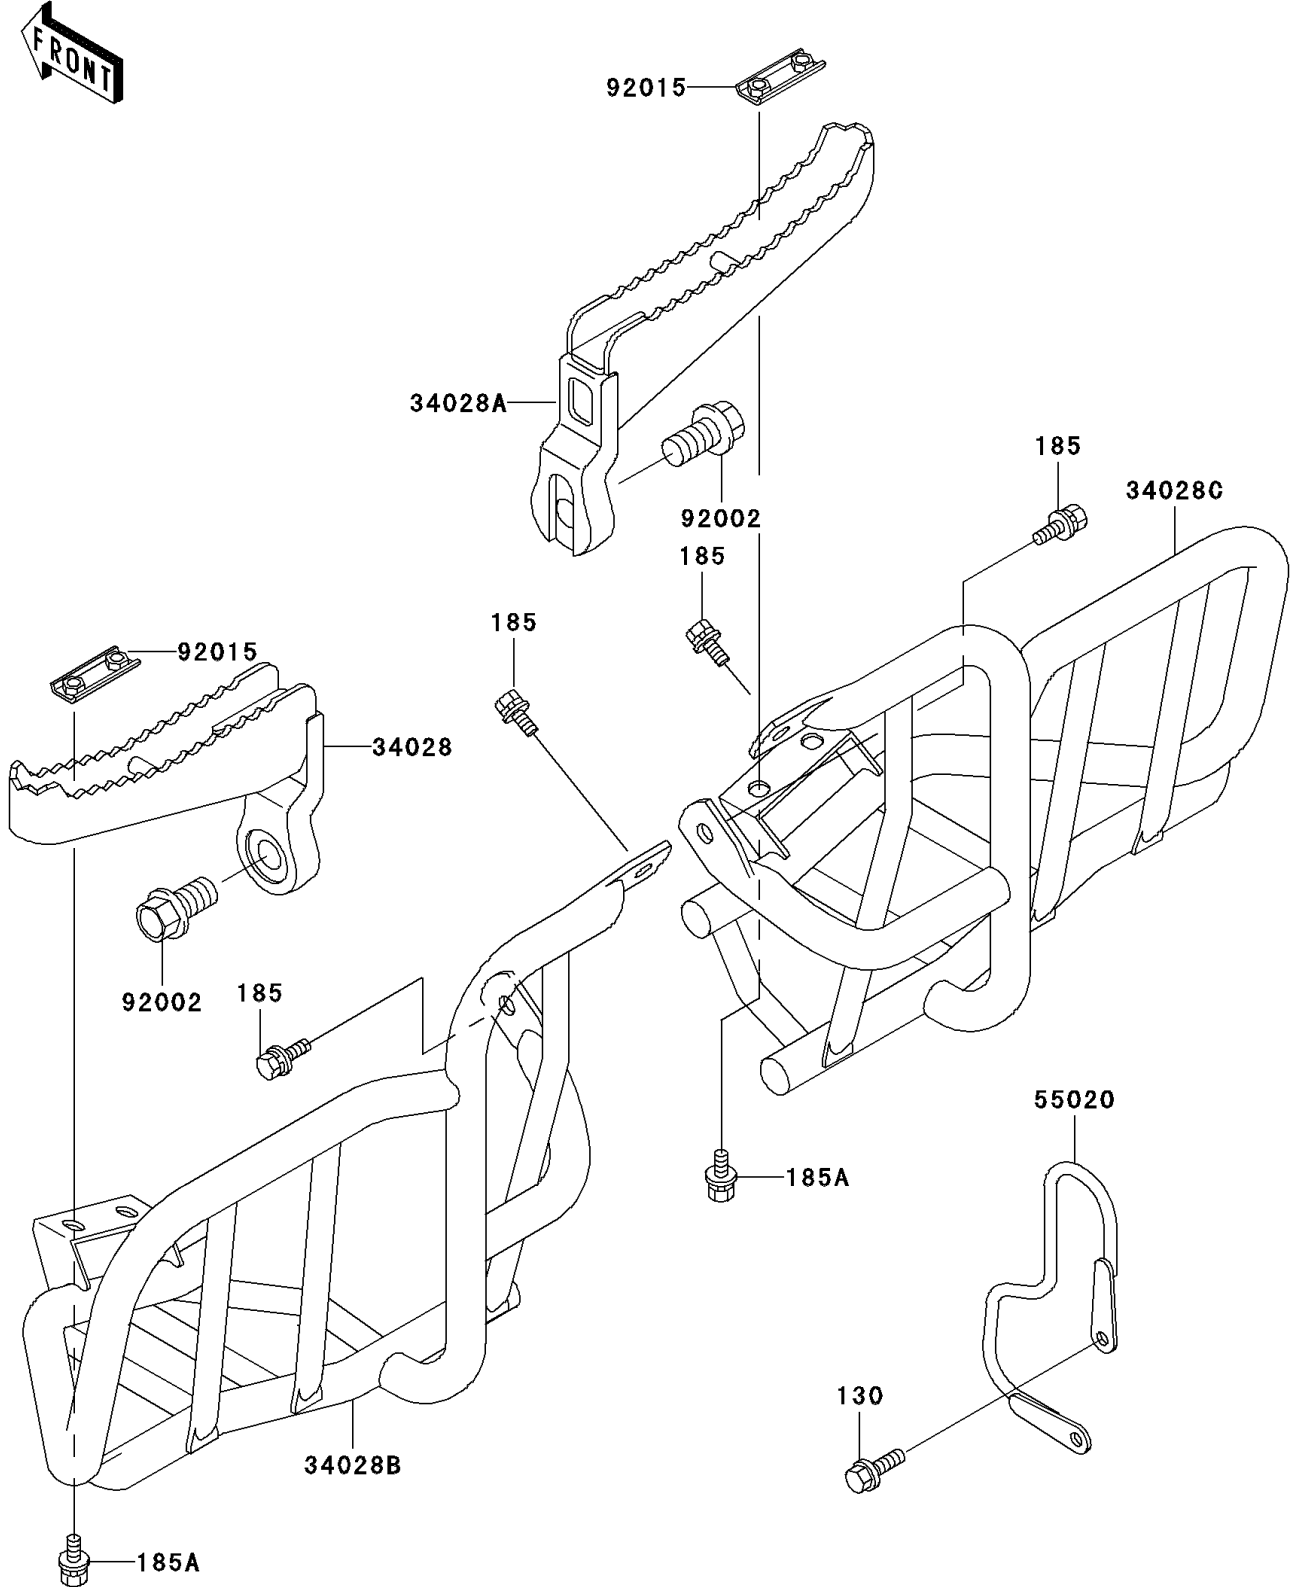

# 2001 Lakota Sport PARTS DIAGRAM

Footrests

F2160

## 2001 Lakota Sport PARTS LIST

### Footrests

ITEM NAME	PART NUMBER	QUANTITY
BOLT-FLANGED,6X12 (Ref # 130)	130G0612	2
BOLT-UPSET-WSP-SMALL (Ref # 185)	185J0818	4
BOLT-UPSET-WSP-SMALL,8X20 (Ref # 185A)	185J0820	4
STEP,LH,SILVER NO.40 (Ref # 34028)	34028-1391-5A	1
STEP,RH,SILVER NO.40 (Ref # 34028A)	34028-1392-5A	1
STEP,FOOT BOARD,LH,SILVER (Ref # 34028B)	34028-1397-5A	1
STEP,FOOT BOARD,RH,SILVER (Ref # 34028C)	34028-1398-5A	1
GUARD,CHAIN,LEFT SIDE,SILVER (Ref # 55020)	55020-1526-5A	1
BOLT,FLANGED,14X25 (Ref # 92002)	92002-1767	2
NUT (Ref # 92015)	92015-1732	2