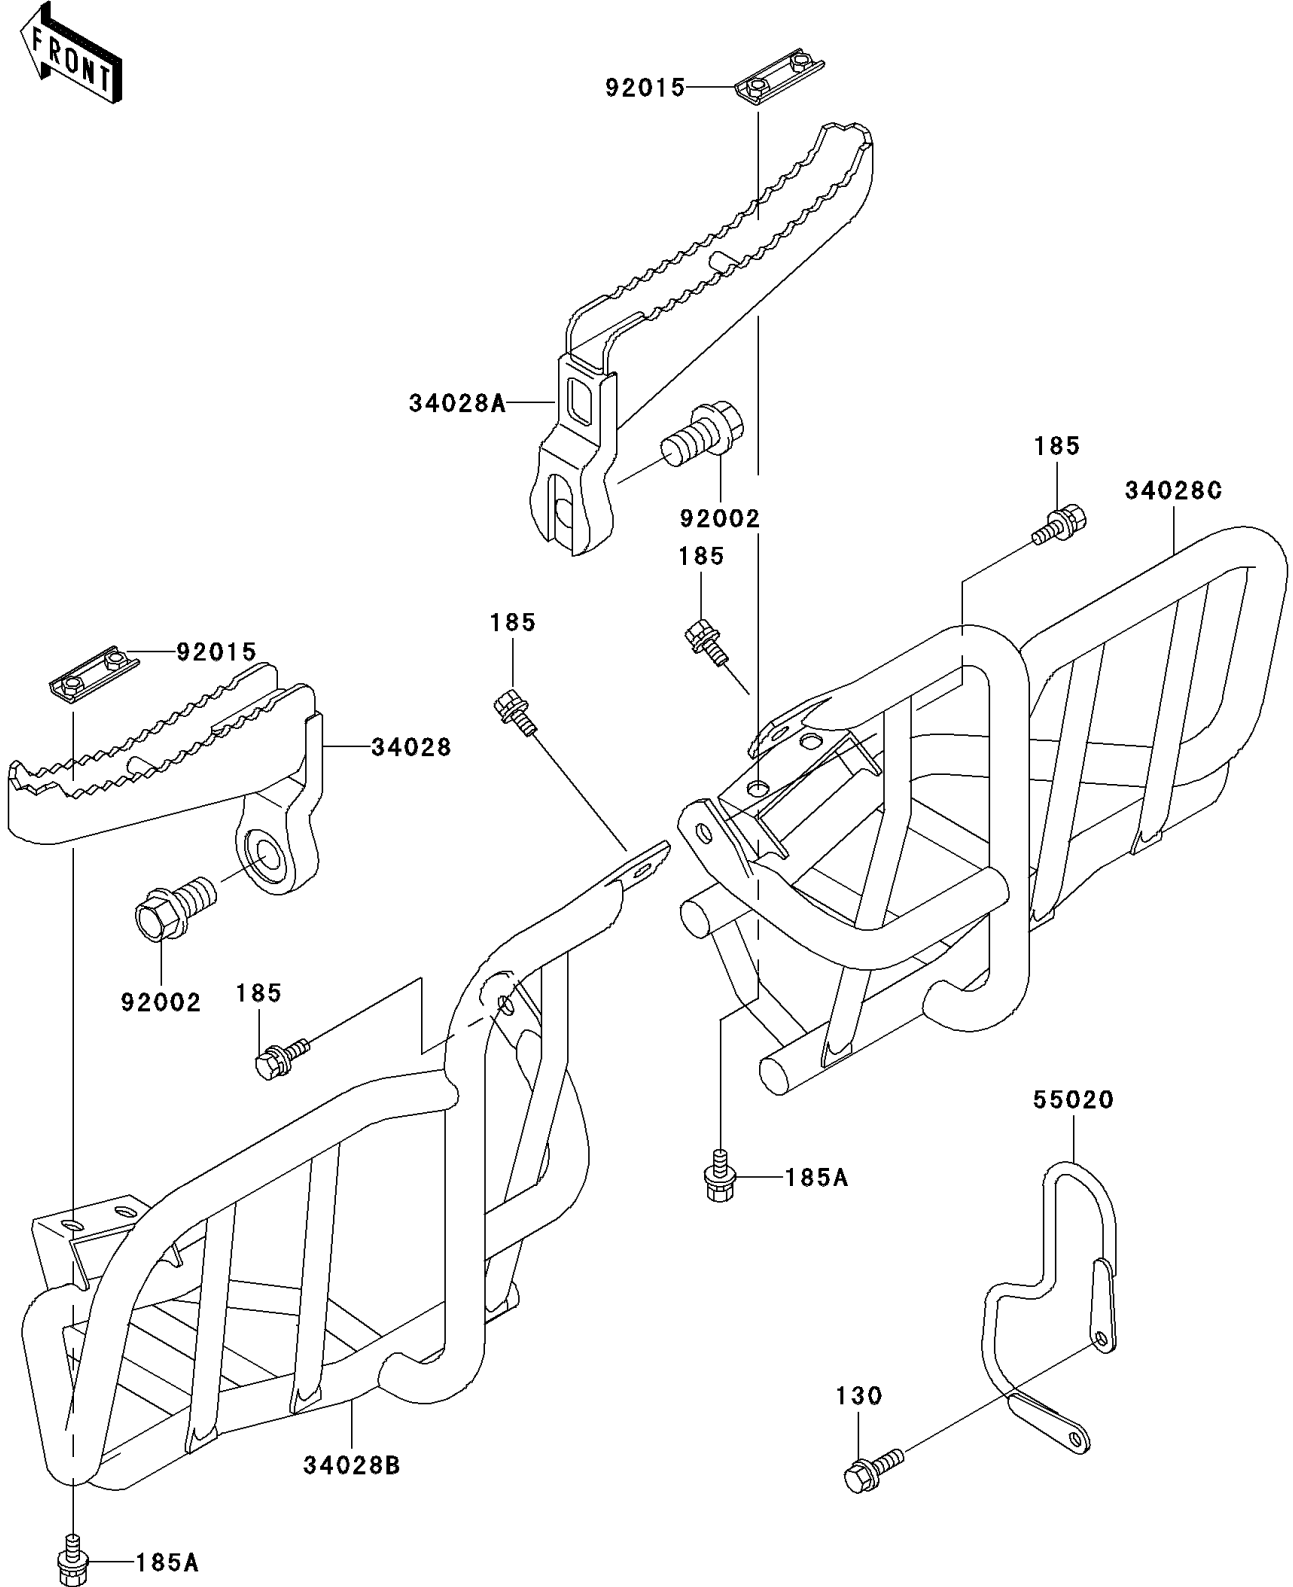

2002 Lakota Sport PARTS DIAGRAM

Footrests

F2160

2002 Lakota Sport PARTS LIST

Footrests

ITEM NAME	PART NUMBER	QUANTITY
BOLT-FLANGED,6X12 (Ref # 130)	130G0612	2
BOLT-UPSET-WSP-SMALL (Ref # 185)	185J0818	4
BOLT-UPSET-WSP-SMALL,8X20 (Ref # 185A)	185J0820	4
STEP,LH,SILVER NO.40 (Ref # 34028)	34028-1391-5A	1
STEP,RH,SILVER NO.40 (Ref # 34028A)	34028-1392-5A	1
STEP,FOOT BOARD,LH,SILVER (Ref # 34028B)	34028-1397-5A	1
STEP,FOOT BOARD,RH,SILVER (Ref # 34028C)	34028-1398-5A	1
GUARD,CHAIN,LEFT SIDE,SILVER (Ref # 55020)	55020-1526-5A	1
BOLT,FLANGED,14X25 (Ref # 92002)	92002-1767	2
NUT (Ref # 92015)	92015-1732	2