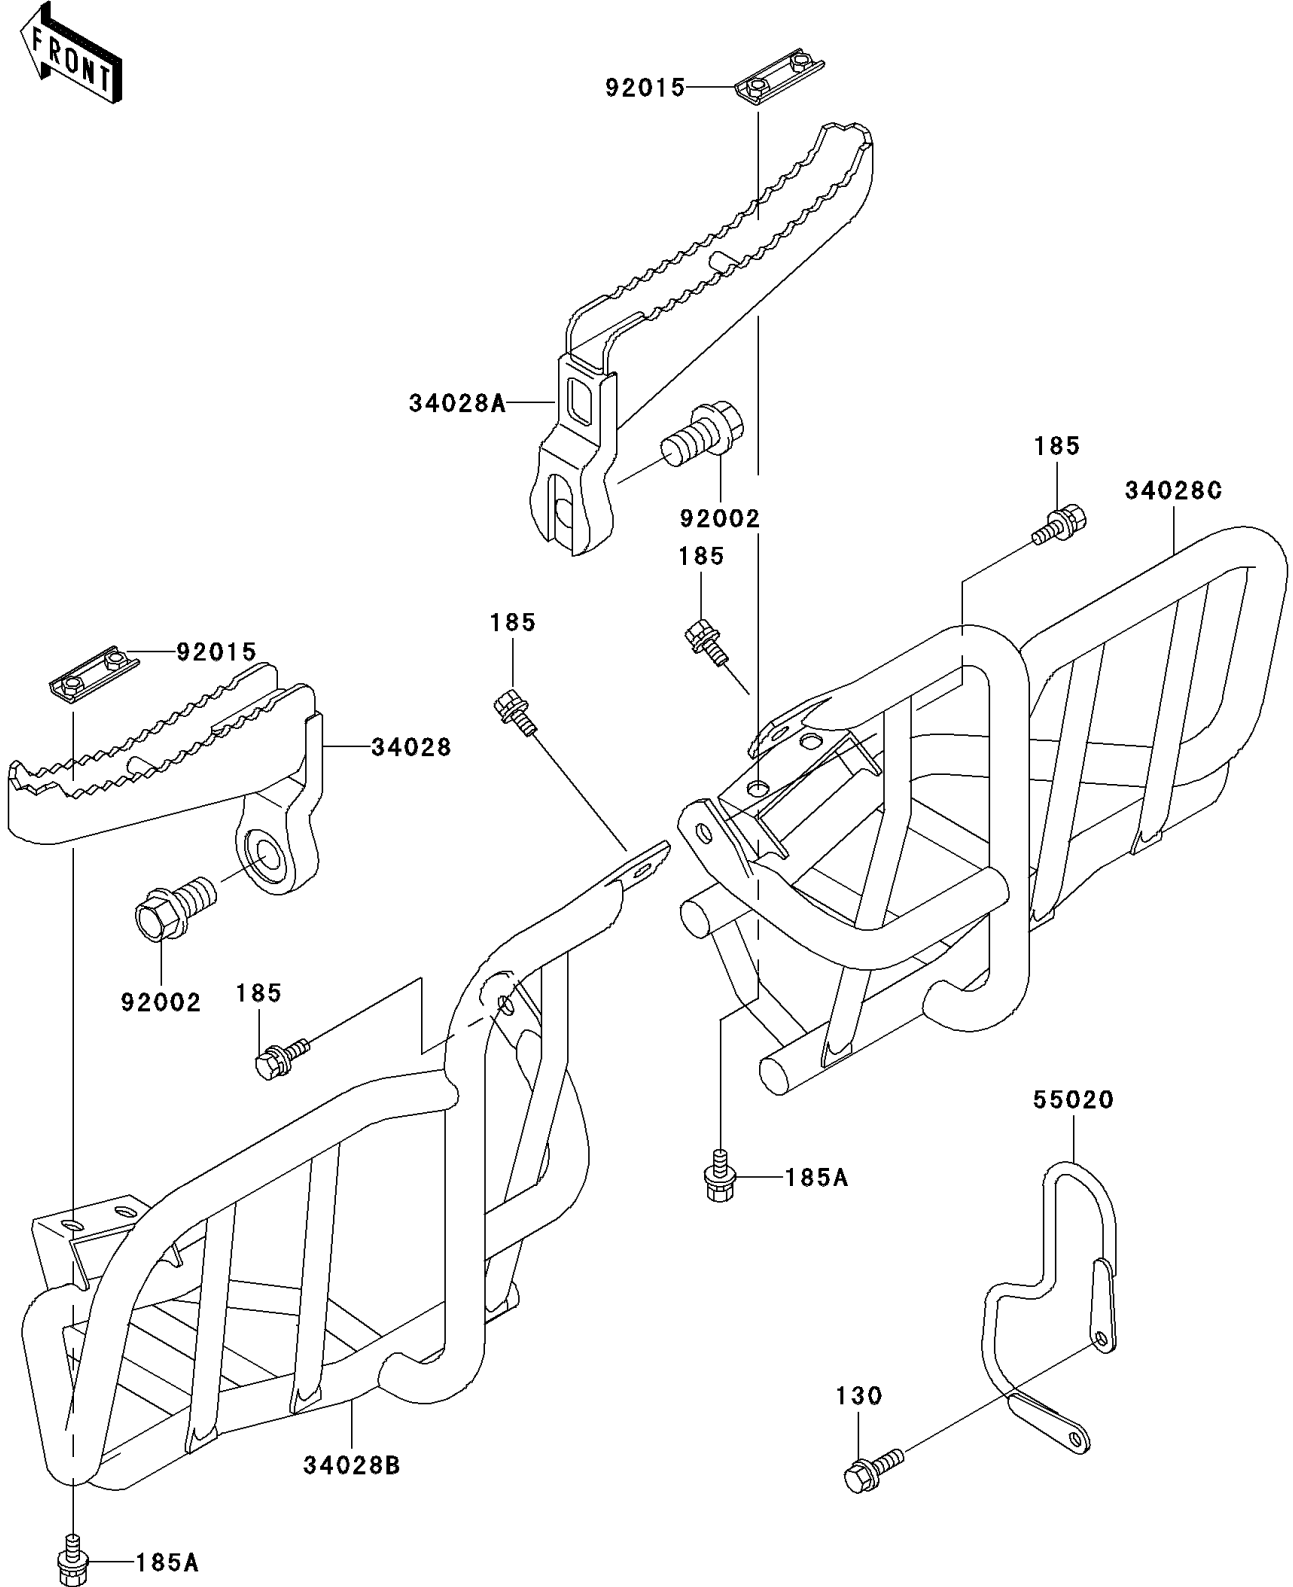

# 2003 Lakota Sport PARTS DIAGRAM

Footrests

F2160

## 2003 Lakota Sport PARTS LIST

### Footrests

ITEM NAME	PART NUMBER	QUANTITY
BOLT-FLANGED,6X12 (Ref # 130)	130G0612	2
BOLT-UPSET-WSP-SMALL (Ref # 185)	185J0818	4
BOLT-UPSET-WSP-SMALL,8X20 (Ref # 185A)	185J0820	4
STEP,LH,SILVER NO.40 (Ref # 34028)	34028-1391-5A	1
STEP,RH,SILVER NO.40 (Ref # 34028A)	34028-1392-5A	1
STEP,FOOT BOARD,LH,SILVER (Ref # 34028B)	34028-1397-5A	1
STEP,FOOT BOARD,RH,SILVER (Ref # 34028C)	34028-1398-5A	1
GUARD,CHAIN,LEFT SIDE,SILVER (Ref # 55020)	55020-1526-5A	1
BOLT,FLANGED,14X25 (Ref # 92002)	92002-1767	2
NUT (Ref # 92015)	92015-1732	2