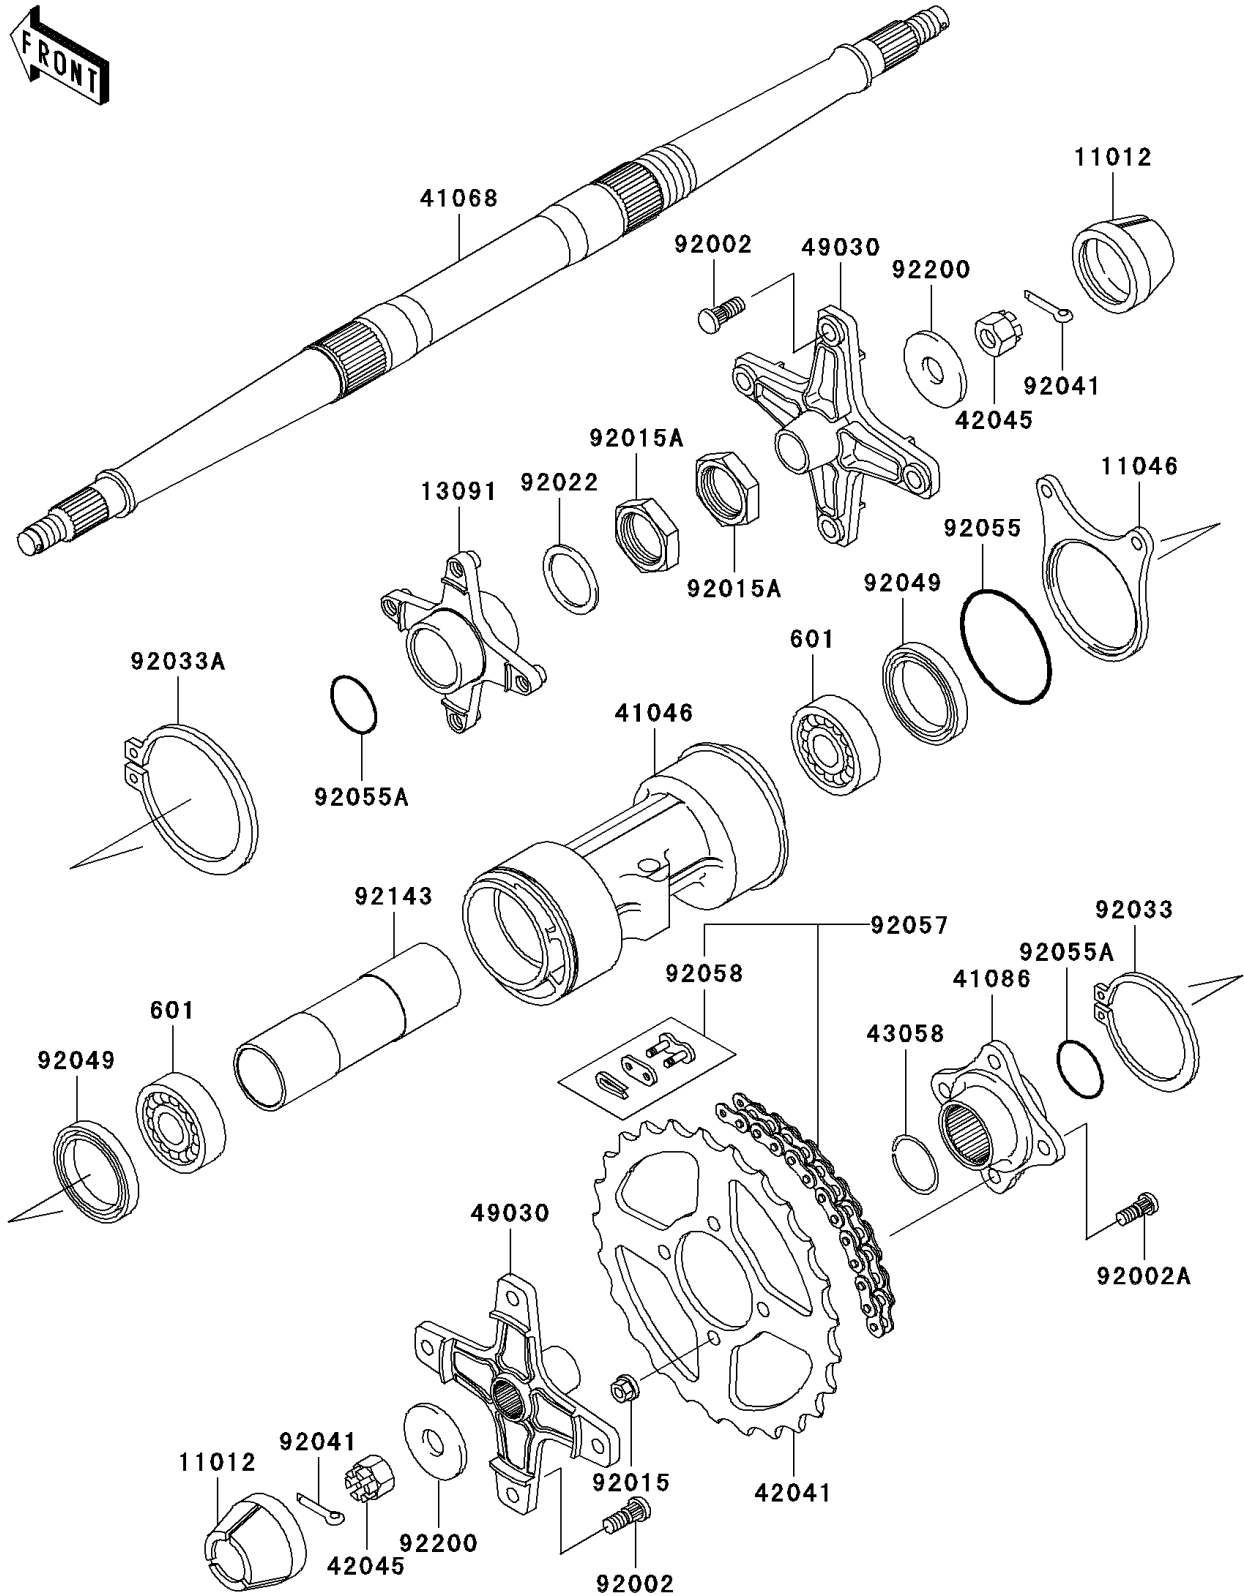

2003 Lakota Sport PARTS DIAGRAM

Rear Hub

F2240

2003 Lakota Sport PARTS LIST

Rear Hub

ITEM NAME	PART NUMBER	QUANTITY
BEARING-BALL,#6008UU (Ref # 601)	601A6008UU	2
CAP,WHEEL (Ref # 11012)	11012-1969	2
BRACKET,CALIPER (Ref # 11046)	11046-1062	1
HOLDER,DISC PLATE (Ref # 13091)	13091-1449	1
HOUSING-BEARING (Ref # 41046)	41046-1086	1
AXLE,RR (Ref # 41068)	41068-1235	1
FLANGE,REAR SPROCKET (Ref # 41086)	41086-1070	1
SPROCKET-HUB,43T (Ref # 42041)	42041-1433	1
NUT,CASTLE,18MM (Ref # 42045)	42045-018	2
RING,SNAP (Ref # 43058)	43058-1060	1
HUB,RR (Ref # 49030)	49030-1078	2
BOLT,10X30 (Ref # 92002)	92002-1388	8
BOLT,10MM (Ref # 92002A)	92002-1459	4
NUT,FLANGED,10MM (Ref # 92015)	92015-1335	4
NUT,LOCK,37MM (Ref # 92015A)	92015-1545	2
WASHER,37.5X48X2.3 (Ref # 92022)	92022-1746	1
RING-SNAP,95MM (Ref # 92033)	92033-1216	1
RING-SNAP,75MM (Ref # 92033A)	92033-1217	1
COTTER,4.0X35 (Ref # 92041)	92041-1053	2
SEAL-OIL (Ref # 92049)	92049-1237	2
RING-O,76MM (Ref # 92055)	92055-1213	1
RING-O,38MM (Ref # 92055A)	92055-1317	2
CHAIN,DRIVE,EK520SR-O2X100L (Ref # 92057)	92057-1393	1
JOINT-CHAIN,DRIVE,EK520SR-O2 (Ref # 92058)	92058-1060	1
COLLAR,L=159 (Ref # 92143)	92143-1036	1
WASHER,18.5X52X4.5 (Ref # 92200)	92200-1474	2