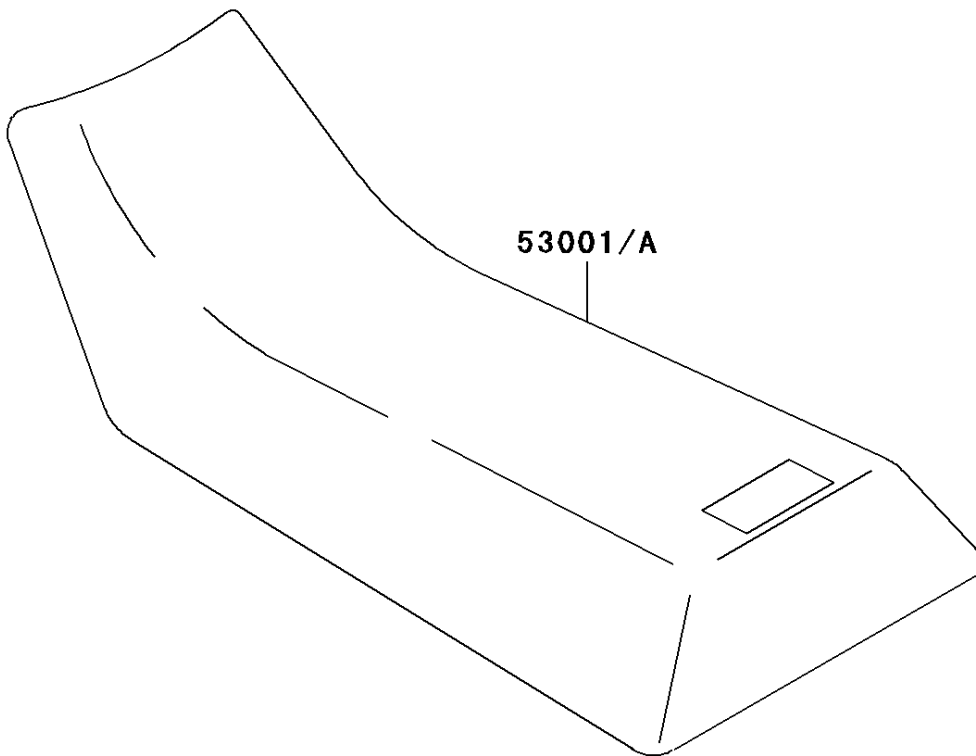

# 2001 Lakota Sport PARTS DIAGRAM

Seat

F2510

## 2001 Lakota Sport PARTS LIST

Seat

ITEM NAME	PART NUMBER	QUANTITY
SEAT-ASSY,BLACK (Ref # 53001A)	53001-1943-MA	1