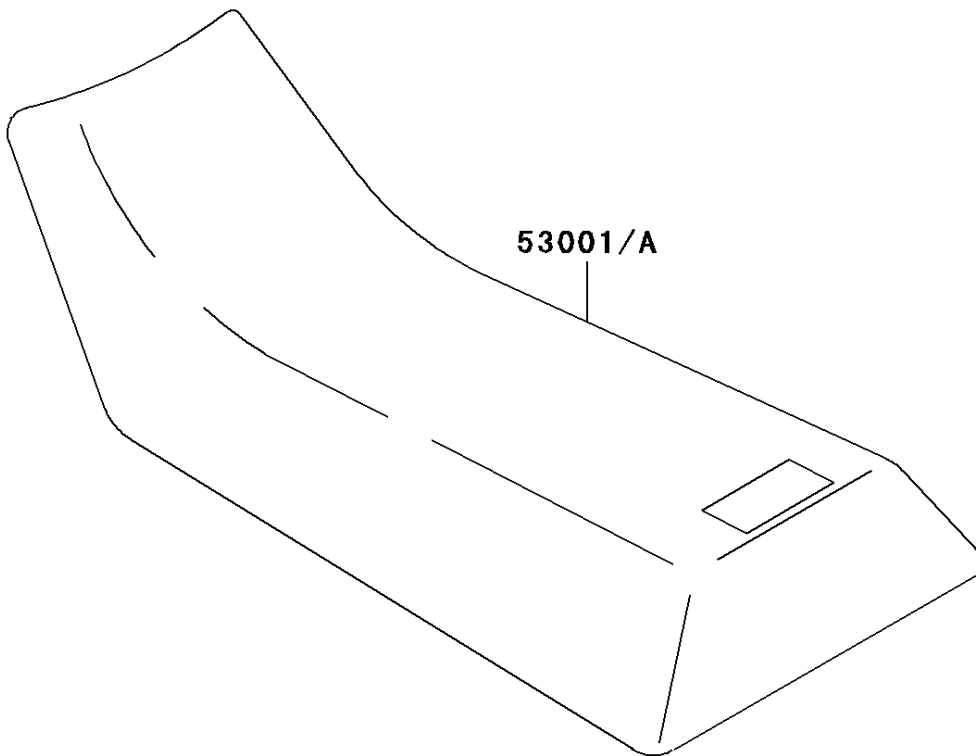

2001 Lakota Sport PARTS DIAGRAM

Seat

F2510

2001 Lakota Sport PARTS LIST

Seat

ITEM NAME	PART NUMBER	QUANTITY
SEAT-ASSY,BLACK (Ref # 53001A)	53001-1943-MA	1