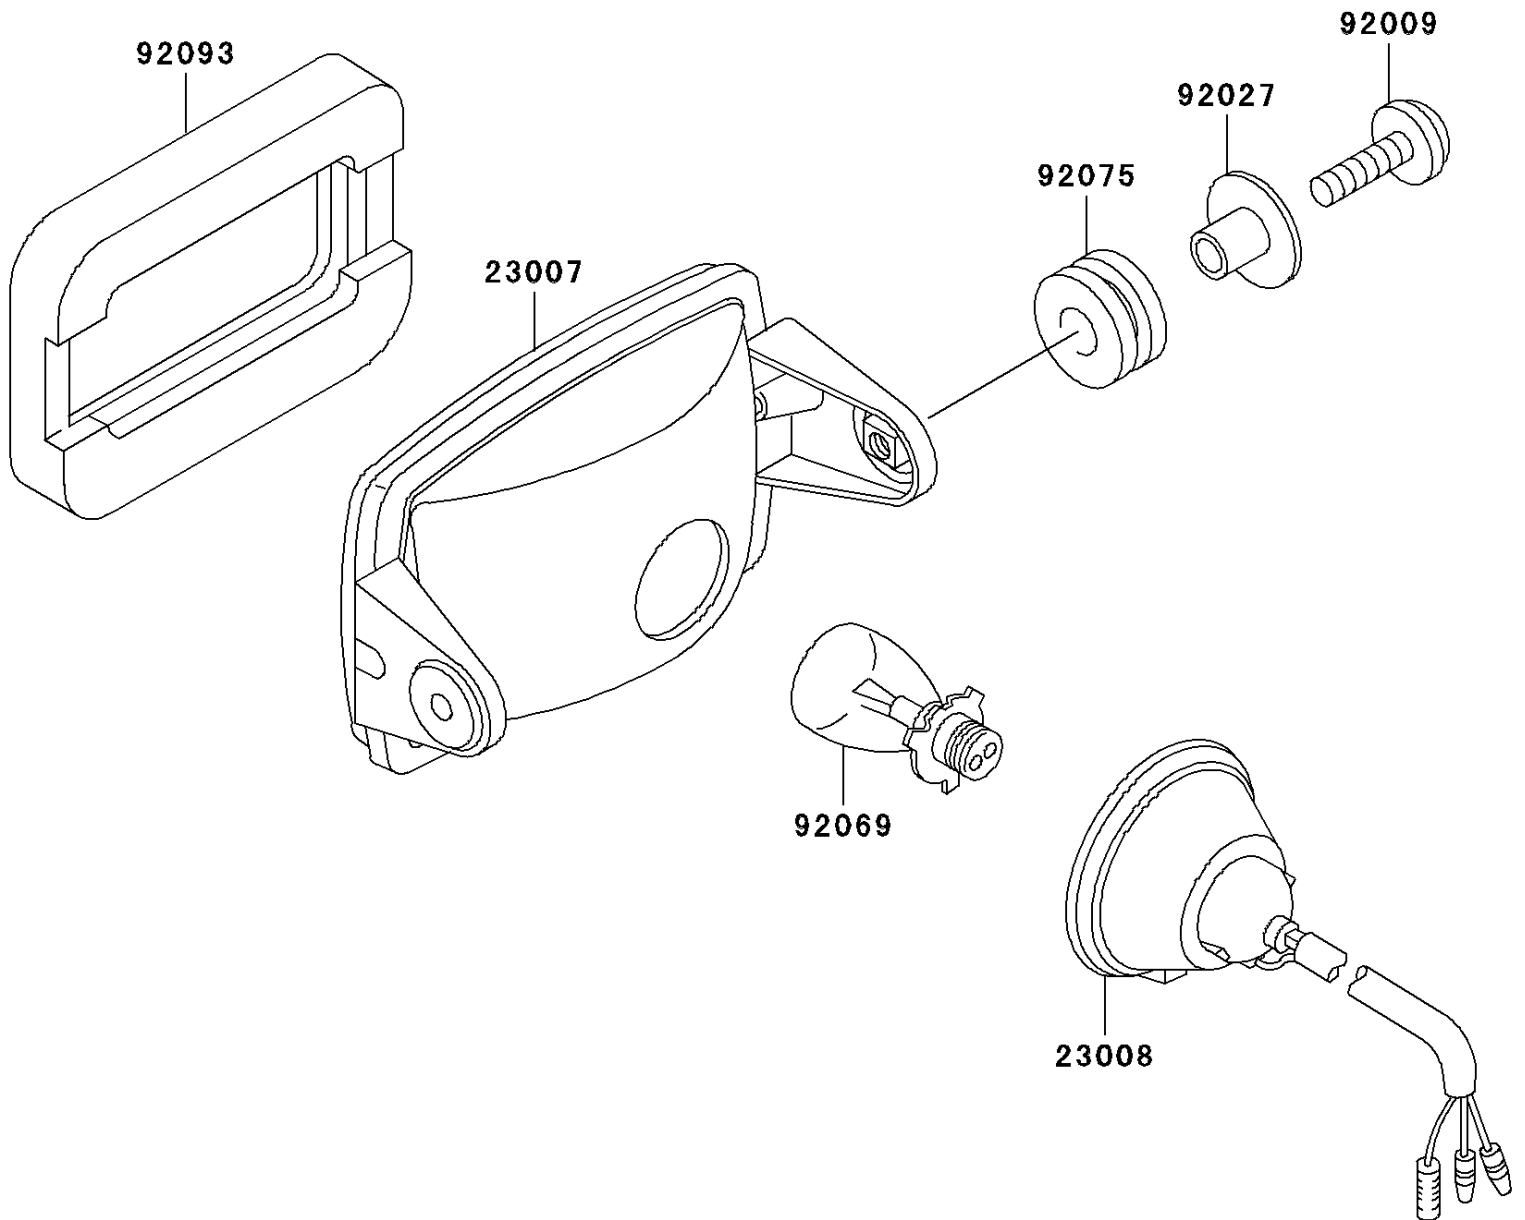

# 2001 Lakota Sport PARTS DIAGRAM

Headlight(s)

F2710

## 2001 Lakota Sport PARTS LIST

### Headlight(s)

ITEM NAME	PART NUMBER	QUANTITY
LENS-COMP,HEAD LAMP (Ref # 23007)	23007-1183	1
SOCKET-ASSY,HEAD LAMP (Ref # 23008)	23008-1358	1
SCREW,6X22,BLACK (Ref # 92009)	92009-1256	2
COLLAR,L=13.1,BLACK (Ref # 92027)	92027-1450	2
BULB,12V 45/45W (Ref # 92069)	92069-1061	1
DAMPER (Ref # 92075)	92075-1690	2
SEAL,HEAD LAMP (Ref # 92093)	92093-1222	1