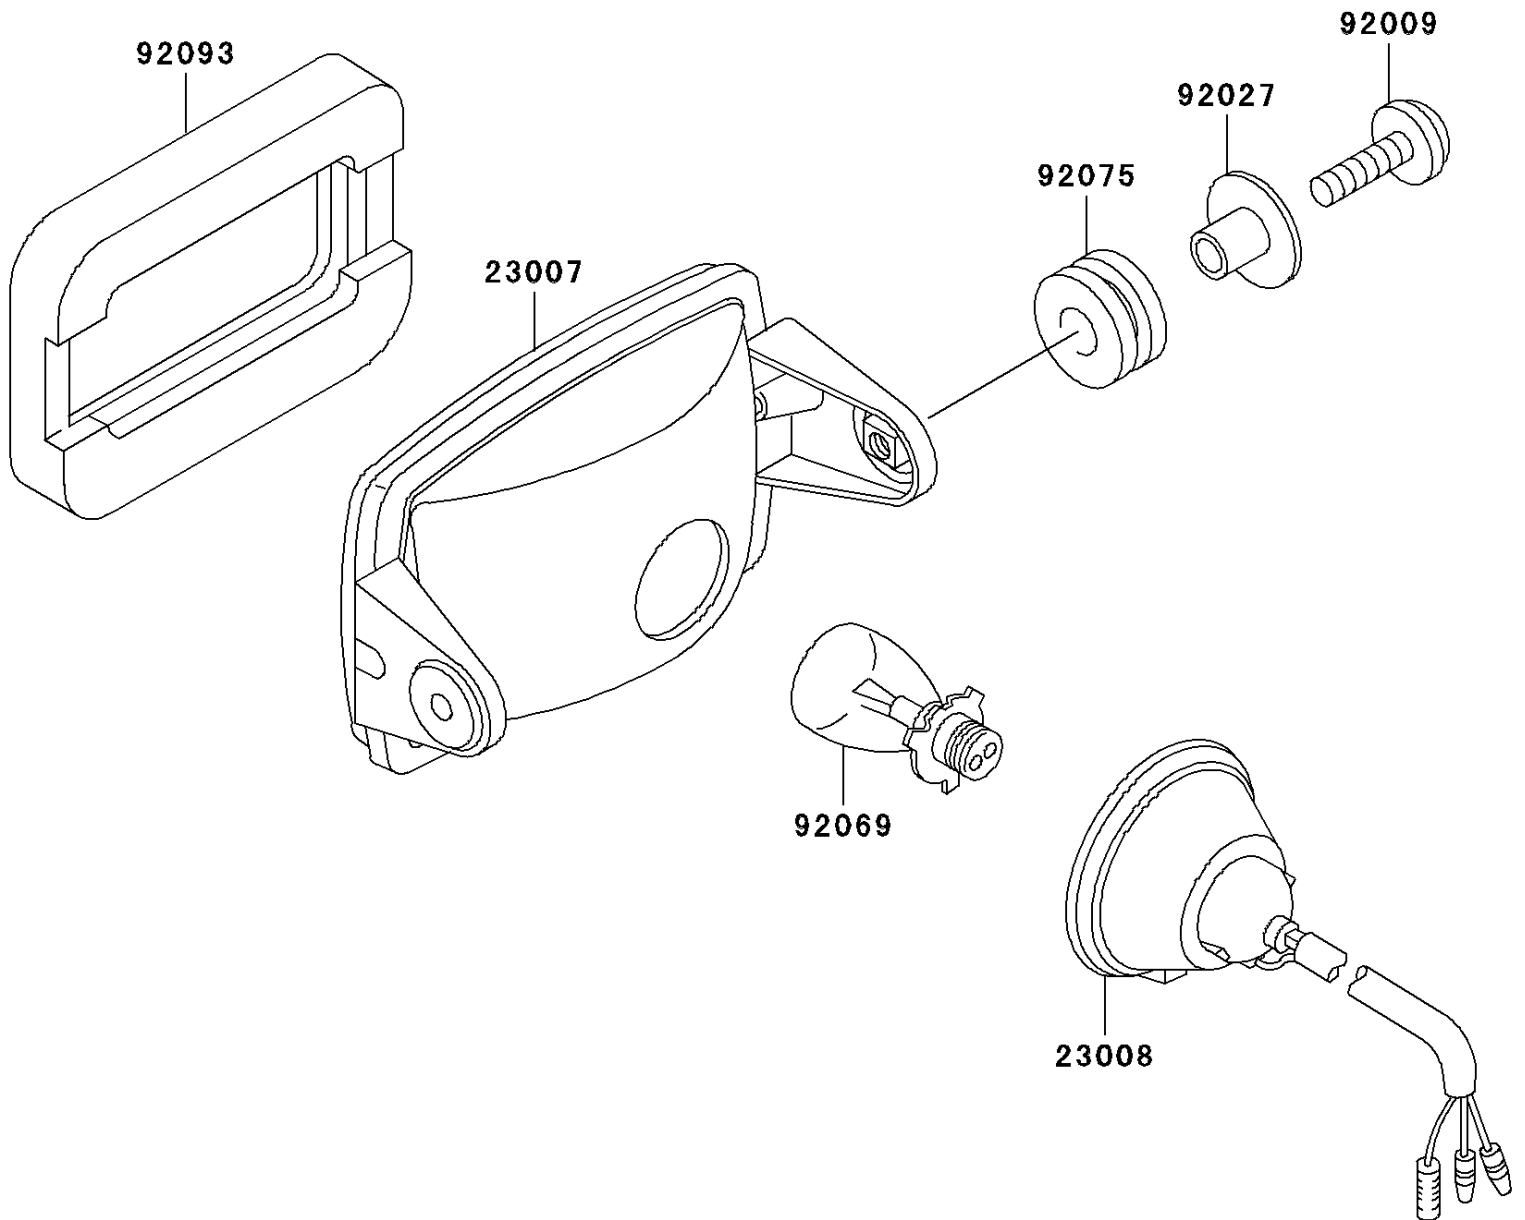

2002 Lakota Sport PARTS DIAGRAM

Headlight(s)

F2710

2002 Lakota Sport PARTS LIST

Headlight(s)

ITEM NAME	PART NUMBER	QUANTITY
LENS-COMP,HEAD LAMP (Ref # 23007)	23007-1183	1
SOCKET-ASSY,HEAD LAMP (Ref # 23008)	23008-1358	1
SCREW,6X22,BLACK (Ref # 92009)	92009-1256	2
COLLAR,L=13.1,BLACK (Ref # 92027)	92027-1450	2
BULB,12V 45/45W (Ref # 92069)	92069-1061	1
DAMPER (Ref # 92075)	92075-1690	2
SEAL,HEAD LAMP (Ref # 92093)	92093-1222	1